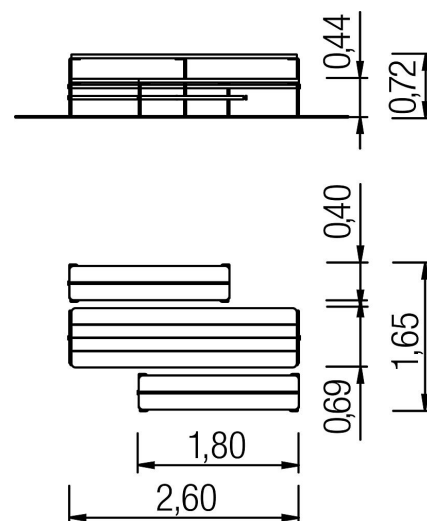

5 60 423 0

Seat group Urtica Integration

Recreation

Social
skills

Living to-
gether

Inclusion

Scope of delivery

2x bench Urtica Integration: powder-coated steel, colourless oiled hardwood

1x table Urtica: powder-coated steel, colourless oiled hardwood

5 60 423 0

Seat group Urtica Integration

Technical data

	Material	Steel powder., oiled hardwood
	Minimum space	-
	Impact protection net	-
	Free falling height	-
	Ground constitution GE/NL/B	-
	Ground constitution all except GE/NL/B	-
	Size	2,60x1,65x0,72 m, sh 44 cm
	Largest section	260x165x72 cm