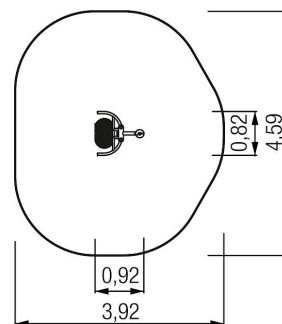

Scope of delivery

1x active-station: stainless steel, powder-coated steel, HDPE