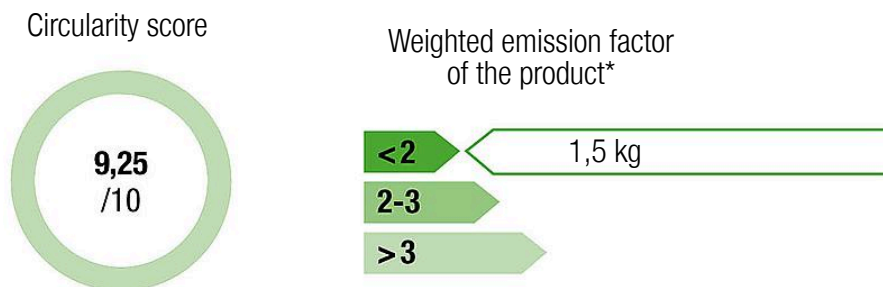

5 25 082 041 06

play unit Extron, solo

Disclaimer:

This dashboard for the circularity index of the 'Circular Product' certification was generated automatically and is based on the corresponding certification of eibe Produktion + Vertrieb GmbH & Co KG, Industriestraße 1, 97285 Röttingen, which was issued on 16 May 2024 by the Gesellschaft für Klimaschutz München GmbH (GKM GmbH) on the basis of the example product Albion play unit from the eibe unique® product line. eibe Produktion + Vertrieb GmbH & Co KG is liable for the accuracy of the contents. The award criteria of the private-law certification 'Circular Product' of GKM GmbH can be viewed at gesellschaft-klimaschutz.de/zertifizierung/zirkularitaet/.

* The CO₂e emissions of the materials used in the product are taken into account. The emissions that arise during the production process are allocated to the product on a pro-rata basis.

created on: 14 August 2024