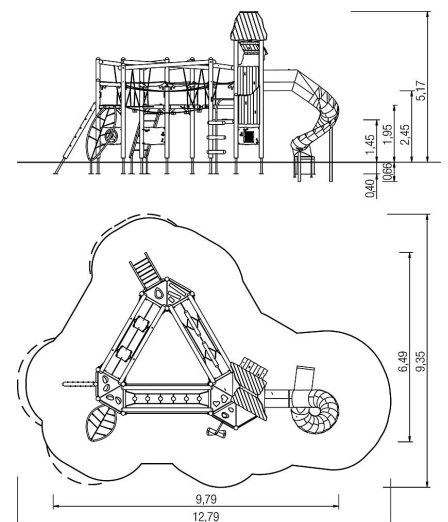

Balance

Creativity

Music

Knowledge

Scope of delivery

15x post construction: softwood or steel
 2x platform leaf: high-pressure laminate (HPL)
 1x platform heart: high-pressure laminate (HPL)
 1x platform squared timber: high-pressure laminate (HPL), softwood
 1x platform grass: high-pressure laminate (HPL)
 1x platform stone: high-pressure laminate (HPL)
 4x platform: high-pressure laminate (HPL)
 5x platform construction: galvanised steel
 1x roof: softwood, high-pressure laminate (HPL)
 1x leaf ascent: stainless steel, plastic-coated steel cable
 1x rotating trunk ascent: softwood, stainless steel
 1x bud ascent: softwood
 1x material ladder: softwood, stainless steel, plastic-coated steel cable
 1x island crossover: high-pressure laminate (HPL), stainless steel, softwood
 1x post chain crossover: softwood, stainless steel
 1x seesaw beam crossover: softwood, stainless steel
 1x 3D parapet: softwood, high-pressure laminate (HPL)
 5x parapet: softwood
 4x walk-through protection: softwood

6x access restriction: high-pressure laminate (HPL)
 1x play board branch: high-pressure laminate (HPL), macrolon, stainless steel
 1x play board rotary colour disk: high-pressure laminate (HPL), Macrolon, stainless steel
 1x play board sound: high-pressure laminate (HPL), plastic-coated steel cable, aluminium
 1x play board puzzle: high-pressure laminate (HPL)
 1x play board mirror: high-pressure laminate (HPL), macrolon
 3x set of grips: steel
 fittings: stainless steel

play unit Extron, solo

Technical data

	Material	Larch GL green, larch
	Minimum space	12,79x9,35x5,17 m
	Impact protection net	75,5 m ²
	Free falling height	245 cm
	Ground constitution GE/NL/B	at least sand
	Ground constitution all except GE/NL/B	at least sand
	Heaviest section	100 kg
	mx. number of users	54
	Certificate	-
	Tested according to standard	EN 1176 - 1/3/7
	Service interval (in months)	3