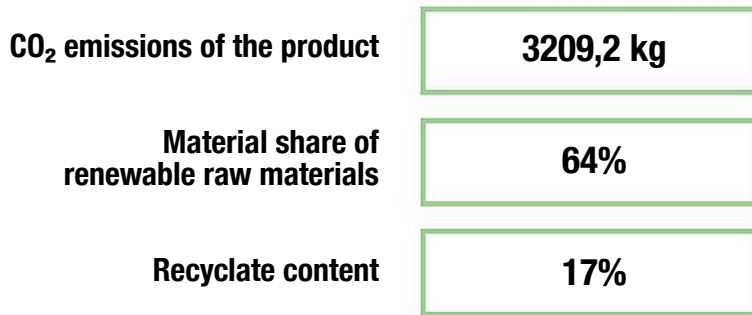

5 25 082 041 06

play unit Extron, solo

Disclaimer:

This dashboard for the circularity index of the 'Circular Product' certification was generated automatically and is based on the corresponding certification of eibe Produktion + Vertrieb GmbH & Co KG, Industriestraße 1, 97285 Röttingen, which was issued on 16 May 2024 by the Gesellschaft für Klimaschutz München GmbH (GKM GmbH) on the basis of the example product Albion play unit from the eibe unique® product line. eibe Produktion + Vertrieb GmbH & Co KG is liable for the accuracy of the contents. The award criteria of the private-law certification 'Circular Product' of GKM GmbH can be viewed at gesellschaft-klimaschutz.de/zertifizierung/zirkularitaet/.

* The CO₂e emissions of the materials used in the product are taken into account. The emissions that arise during the production process are allocated to the product on a pro-rata basis.

created on: 14 August 2024