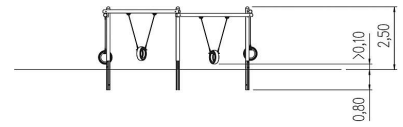

six-bay swing with tyre seats

Age indication

Speed

Social skills

Balance

Living together

Senses

Scope of delivery

1x swing frame: softwood
6x tyre seat with chain: galvanised steel, rubber
12x swing joint: steel
post shoe: galvanised steel