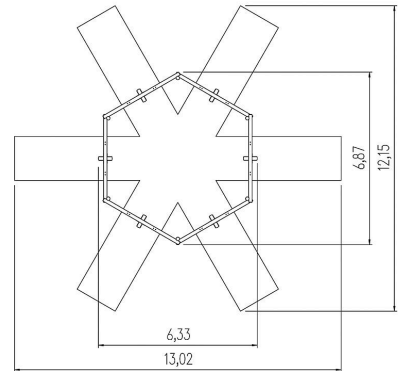

six-bay swing with tyre seats

Age indication

Speed

Social skills

Balance

Living together

Senses

Scope of delivery

1x swing frame: softwood
6x tyre seat with chain: galvanised steel, rubber
12x swing joint: steel
post shoe: galvanised steel