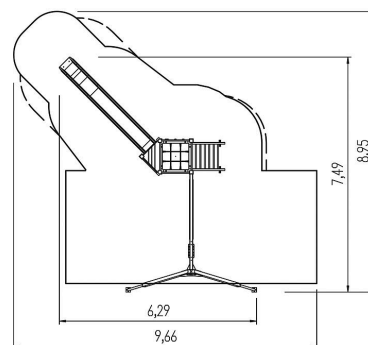

play unit Martin, solo

Age indication

Fitness

Social skills

Balance

Speed

Scope of delivery

- 2x adapter: SW or steel
- 5x post unit: SW or steel
- 1x net frame: SW, HPL, plastic-coated steel rope
- 1x platform unit: SW
- 1x tarpaulin platform: SW, HPL, rubber
- 2x climbing panel: HPL, climbing grips
- 1x climbing panel: HPL
- 1x ladder sloped: SW, stainless steel
- 3x parapet: HPL
- 1x slide entry board: HPL
- 5x walk-through protection: stainless steel
- 1x play panel gearwheel: HPL
- 1x add-on swing: SW, HPL, galvanized steel
- 3x set of climbing grips: aluminium, plastic-coated
- 1x squared timber: SW
- Fittings: stainless steel

play unit Martin, solo

Technical data

	Material	SW pi
	Minimum space	9,66x8,95x3,75 m
	Impact protection net	53,0 m ²
	Free falling height	195 cm
	Ground constitution GE/NL/B	at least sand
	Ground constitution all except GE/NL/B	at least sand
	Largest section	272 cm
	mx. number of users	51
	Certificate	Z2_010651_0526_Rev00
	Tested according to standard	EN 1176 - 1/2/3/7