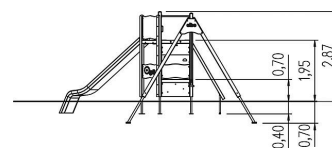

play unit Martin, solo

Age indication

Fitness

Social skills

Balance

Speed

Scope of delivery

- 2x adapter: SW or steel
- 5x post unit: SW or steel
- 1x net frame: SW, HPL, plastic-coated steel rope
- 1x platform unit: SW
- 1x tarpaulin platform: SW, HPL, rubber
- 2x climbing panel: HPL, climbing grips
- 1x climbing panel: HPL
- 1x ladder sloped: SW, stainless steel
- 3x parapet: HPL
- 1x slide entry board: HPL
- 5x walk-through protection: stainless steel
- 1x play panel gearwheel: HPL
- 1x add-on swing: SW, HPL, galvanized steel
- 3x set of climbing grips: aluminium, plastic-coated
- 1x squared timber: SW
- Fittings: stainless steel

play unit Martin, solo

Technical data

	Material	SW pi
	Minimum space	9,66x8,95x3,75 m
	Impact protection net	53,0 m ²
	Free falling height	195 cm
	Ground constitution GE/NL/B	at least sand
	Ground constitution all except GE/NL/B	at least sand
	Largest section	272 cm
	mx. number of users	51
	Certificate	Z2_010651_0526_Rev00
	Tested according to standard	EN 1176 - 1/2/3/7