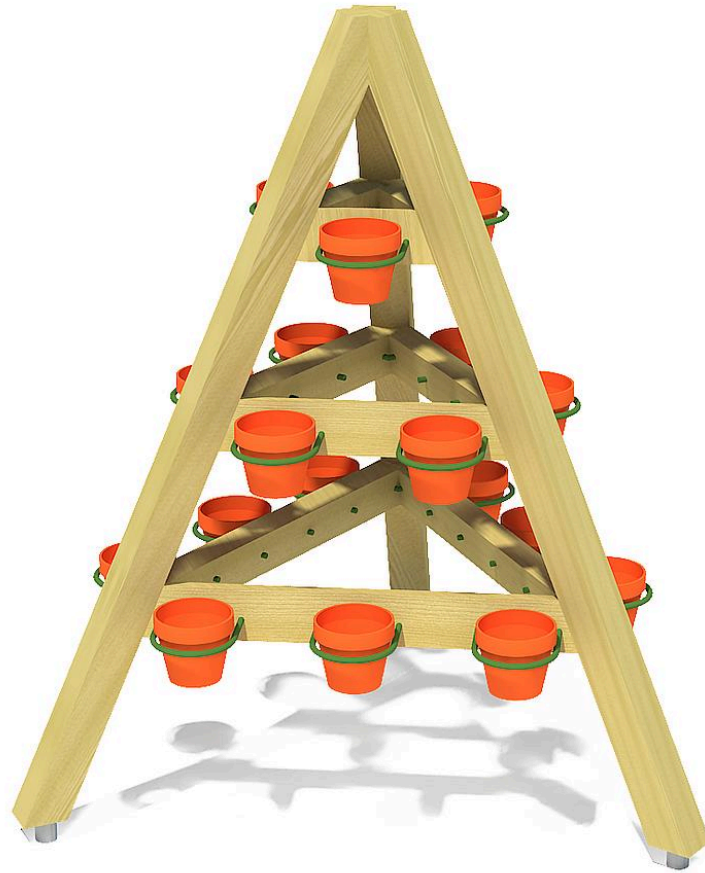

# planting pyramid Mentha

Age indication

Imagination

Creativity

Knowledge

Senses

Something new to

## Scope of delivery

set of posts: softwood

set of cross-latches: softwood

set of holders for planting pots: flexible plastic

# planting pyramid Mentha

## Technical data

	Material	SW pi
	Minimum space	1,36x1,18x1,51 m
	Impact protection net	-
	Free falling height	-
	Ground constitution GE/NL/B	-
	Ground constitution all except GE/NL/B	-
	Largest section	166x8x8 cm
	Heaviest section	25 kg
	Tested according to standard	EN 1176