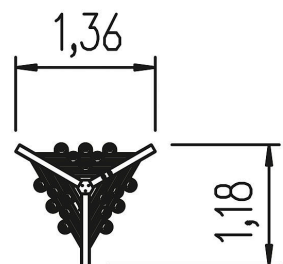

Scope of delivery

set of posts: softwood

set of cross-latches: softwood

set of holders for planting pots: flexible plastic