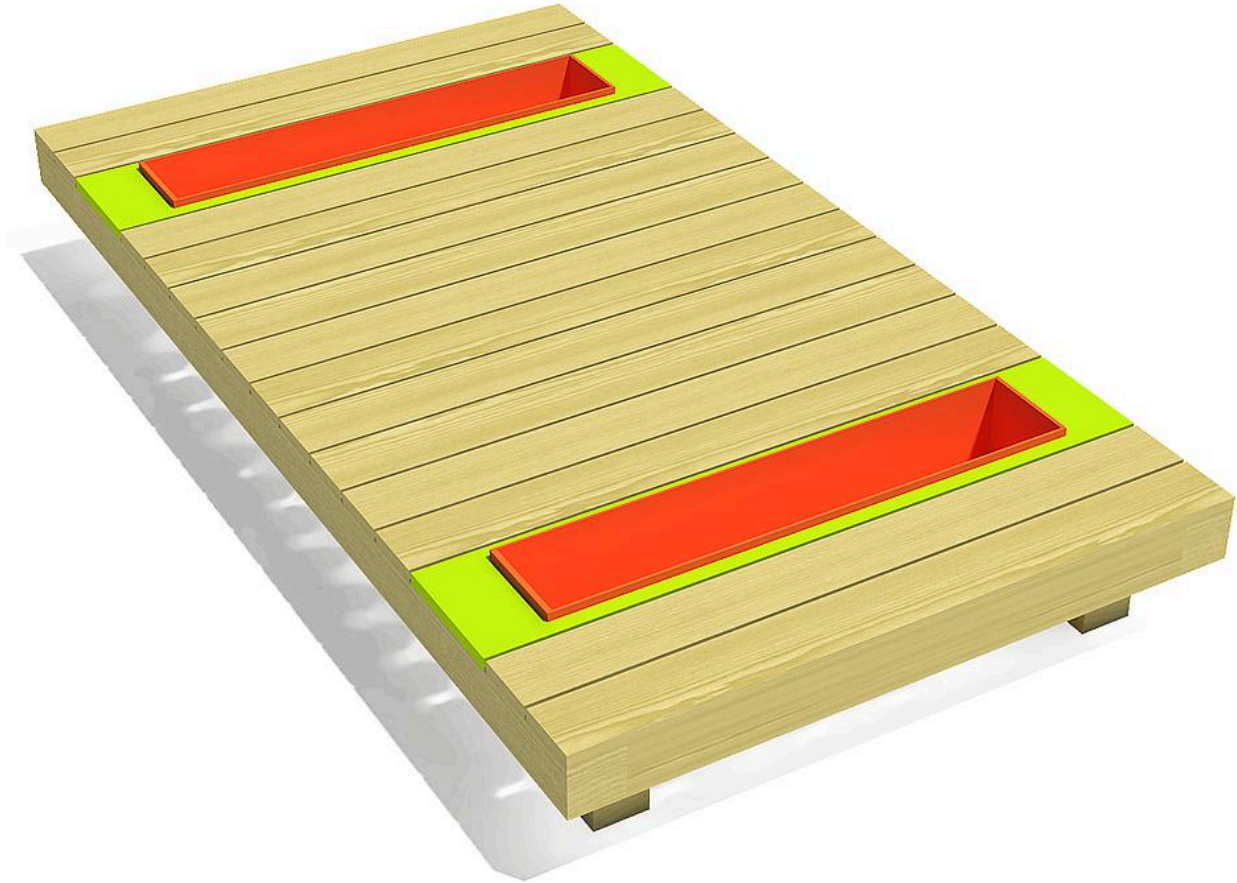

planting platform Galium

Age indication

Imagination

Creativity

Knowledge

Senses

Something new to

Scope of delivery

planting platform with 2 planters: softwood, HDPE, PVC

planting platform Galium

Technical data

	Material	SW pi
	Minimum space	1,86x1,00x0,22 m
	Impact protection net	-
	Free falling height	-
	Ground constitution GE/NL/B	-
	Ground constitution all except GE/NL/B	-
	Largest section	186x100x23 cm
	Heaviest section	30 kg
	Tested according to standard	EN 1176

Installation information

	Foundations	-
	Fundamentlevel	ET 400

5 10 138 011 00

planting platform Galium

CO₂ emissions of the product

50,4 kg

Material share of renewable raw materials

98%