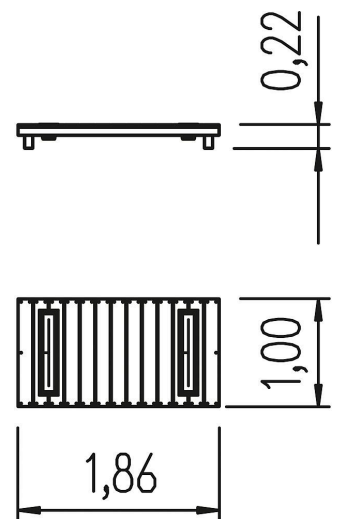

planting platform with 2 planters: softwood, HDPE, PVC

planting platform Galium

Technical data

	Material	SW pi
	Minimum space	1,86x1,00x0,22 m
	Impact protection net	-
	Free falling height	-
	Ground constitution GE/NL/B	-
	Ground constitution all except GE/NL/B	-
	Largest section	186x100x23 cm
	Heaviest section	30 kg
	Tested according to standard	EN 1176