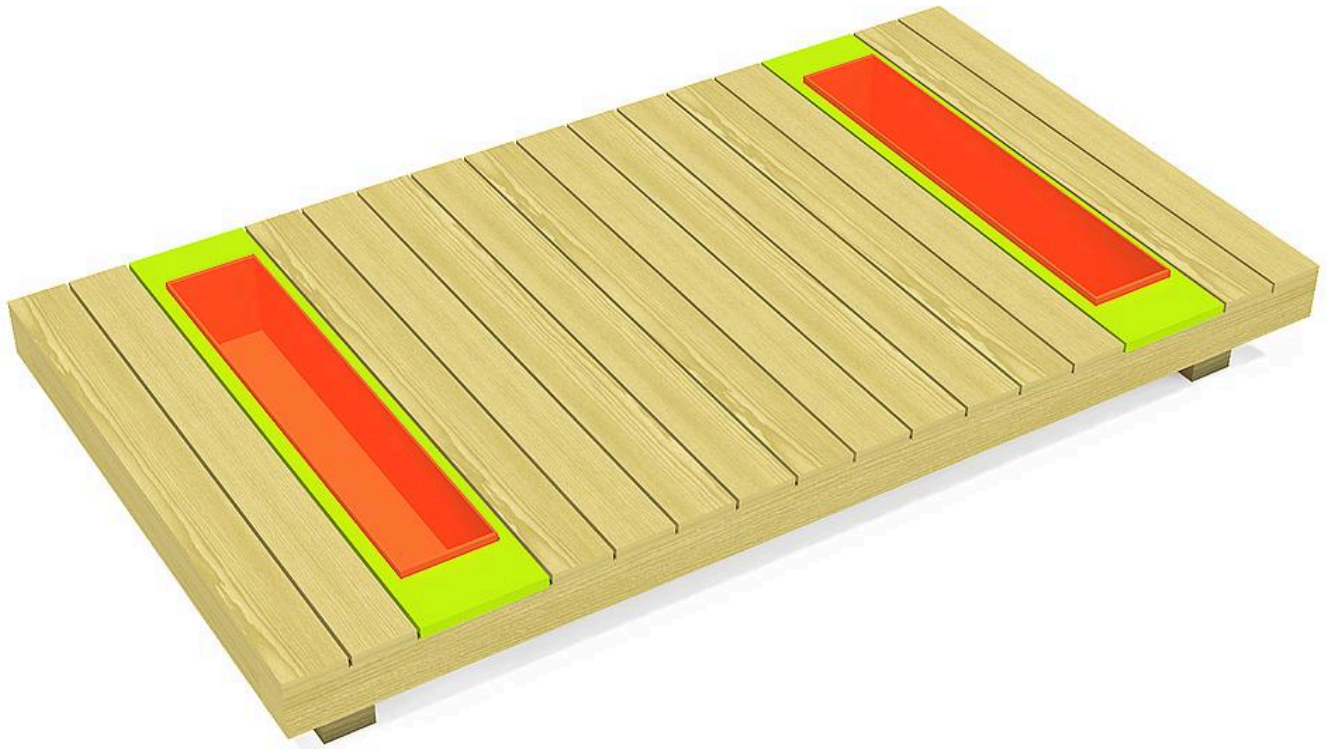

planting platform Galium

Age indication

Imagination

Creativity

Knowledge

Senses

Something new to

Scope of delivery

planting platform with 2 planters: softwood, HDPE, PVC

planting platform Galium

Technical data

	Material	SW pi
	Minimum space	1,86x1,00x0,22 m
	Impact protection net	-
	Free falling height	-
	Ground constitution GE/NL/B	-
	Ground constitution all except GE/NL/B	-
	Largest section	186x100x23 cm
	Heaviest section	30 kg
	Tested according to standard	EN 1176