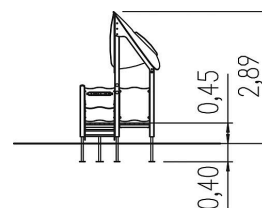

## Scope of delivery

6x post construction: SW  
 6x post shoe: steel galvanised  
 2x platform construction: SW  
 5x wall panel: HPL  
 1x butterfly roof: HPL  
 1x play panel gear wheel: HPL  
 1x play panel counting rings: HPL, ROB  
 1x staircase: SW, HPL  
 fittings: stainless steel

## Technical data

	Material	SW pi
	Minimum space	4,52x4,07x2,89 m
	Impact protection net	-
	Free falling height	45 cm
	Ground constitution GE/NL/B	at least stone
	Ground constitution all except GE/NL/B	at least stone
	mx. number of users	11
	Certificate	Z2_010651_0526_Rev00
	Tested according to standard	EN 1176 - 1/7