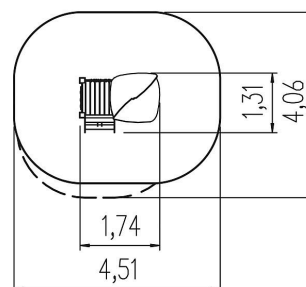

## Scope of delivery

6x post construction: SW  
 6x post shoe: steel galvanised  
 2x platform construction: SW  
 5x wall panel: HPL  
 1x butterfly roof: HPL  
 1x play panel gear wheel: HPL  
 1x play panel counting rings: HPL, ROB  
 1x staircase: SW, HPL  
 fittings: stainless steel

## Technical data

	Material	SW pi
	Minimum space	4,52x4,07x2,89 m
	Impact protection net	-
	Free falling height	45 cm
	Ground constitution GE/NL/B	at least stone
	Ground constitution all except GE/NL/B	at least stone
	mx. number of users	11
	Certificate	Z2_010651_0526_Rev00
	Tested according to standard	EN 1176 - 1/7