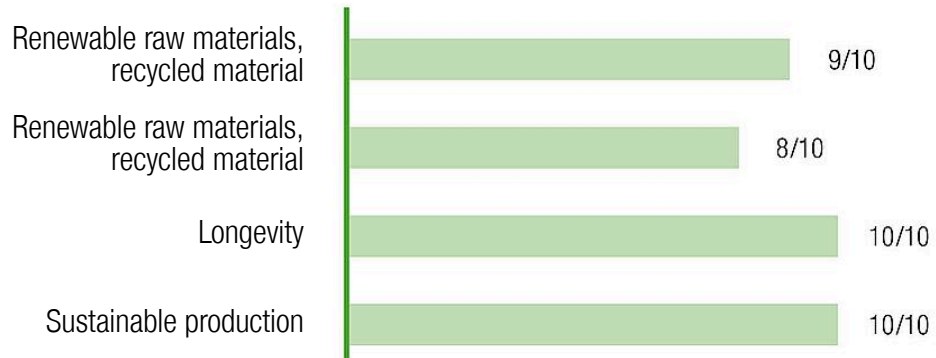

5 11 040 011 10 play house Greta

CO₂ emissions of the product

526,7 kg

Material share of renewable raw materials

41%

Recyclate content

10%

Circularity score

Weighted emission factor of the product*