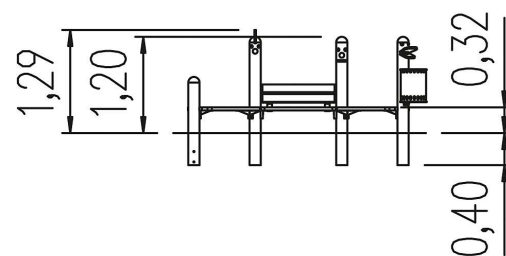

Scope of delivery

Set consisting of:

- 1x 5592320 eibini figure Cookadoodle: softwood pi
- 1x 5593030 eibini rubbish bin Ducky: softwood pi
- 1x 5592350 eibini figure Lolly: softwood pi
- 2x 5601760 eibini seat/table top: softwood pi
- 1x 5601770 eibini seat with backrest: softwood pi
- 1x round-head palisade for table: softwood pi

5 59 260 0

eibini Arena

Technical data

	Material	SW pi
	Minimum space	2,98x1,49x2,12 m
	Impact protection net	-
	Free falling height	32 cm
	Ground constitution	GE/NL/B
	Ground constitution	all except GE/NL/B
	Size	2,98x1,49x1,29 m, sh 32 cm
	Largest section	160xØ 14 cm
	Heaviest section	14 kg
	Certificate	TÜV product service
	Tested according to standard	-

Installation information

	Foundations	4x CF
	Fundamentlevel	ET 400
	Assembly	2 persons/1 h

Legend: PF=prefabricated foundation, CF=concrete foundation, ET=burial depth, GFRP=glass-fibre reinforced plastic, VA=stainless steel, PH=platform height