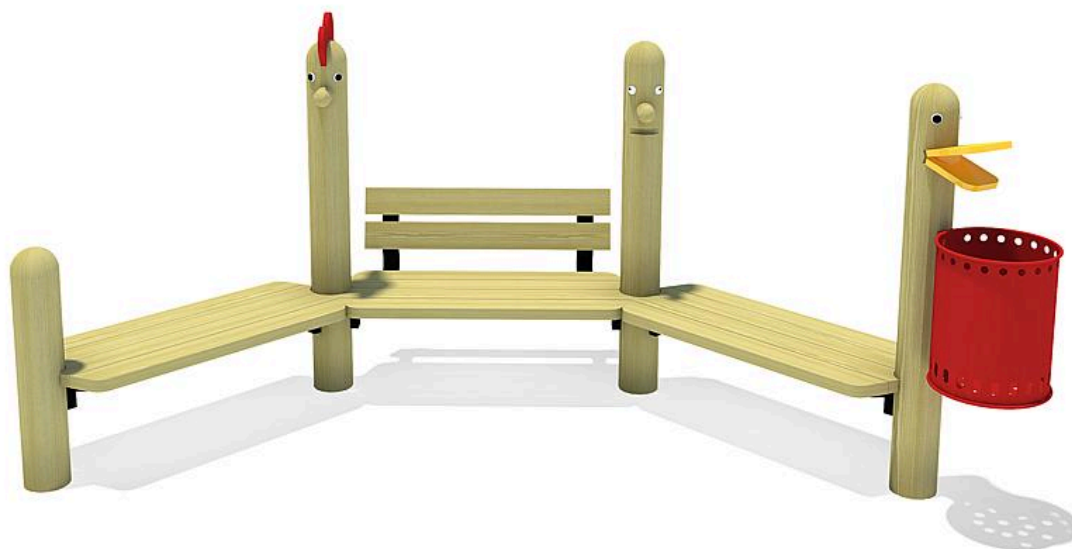

5 59 260 0

eibini Arena

Age indication

Social skills

Living together

Recreation

Tidiness

Inclusion

Scope of delivery

Set consisting of:

- 1x 5592320 eibini figure Cookadoodle: softwood pi
- 1x 5593030 eibini rubbish bin Ducky: softwood pi
- 1x 5592350 eibini figure Lolly: softwood pi
- 2x 5601760 eibini seat/table top: softwood pi
- 1x 5601770 eibini seat with backrest: softwood pi
- 1x round-head palisade for table: softwood pi

5 59 260 0

eibini Arena

Technical data

	Material	SW pi
	Minimum space	2,98x1,49x2,12 m
	Impact protection net	-
	Free falling height	32 cm
	Ground constitution	GE/NL/B
	Ground constitution	all except GE/NL/B
	Size	2,98x1,49x1,29 m, sh 32 cm
	Largest section	160xØ 14 cm
	Heaviest section	14 kg
	Certificate	TÜV product service
	Tested according to standard	-