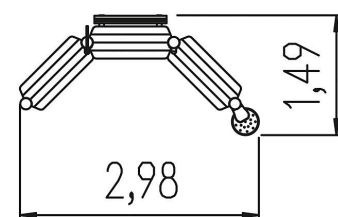

Scope of delivery

Set consisting of:

- 1x 5592320 eibini figure Cookadoodle: softwood pi
- 1x 5593030 eibini rubbish bin Ducky: softwood pi
- 1x 5592350 eibini figure Lolly: softwood pi
- 2x 5601760 eibini seat/table top: softwood pi
- 1x 5601770 eibini seat with backrest: softwood pi
- 1x round-head palisade for table: softwood pi

5 59 260 0

eibini Arena

Technical data

	Material	SW pi
	Minimum space	2,98x1,49x2,12 m
	Impact protection net	-
	Free falling height	32 cm
	Ground constitution	GE/NL/B
	Ground constitution	all except GE/NL/B
	Size	2,98x1,49x1,29 m, sh 32 cm
	Largest section	160xØ 14 cm
	Heaviest section	14 kg
	Certificate	TÜV product service
	Tested according to standard	-