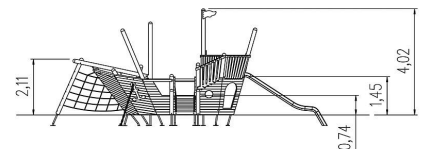

Scope of delivery

- 1x steering wheel: high-pressure laminate (HPL)
- 1x anchor: high-pressure laminate (HPL)
- 1x anchor chain: galvanised steel
- 1x climbing net: plastic-coated steel cable
- 1x climbing net: softwood, plastic-coated steel cable
- 1x wobbly bridge: galvanised steel
- 1x sloped climbing net: plastic-coated steel cable
- 1x slide entrance: softwood
- 1x flag: high-pressure laminate (HPL)
- wood structure: softwood
- post shoes: galvanised steel

active-motion Pinta, solo

Technical data

	Material	SW pi
	Minimum space	13,33x9,81x4,02 m
	Impact protection net	75,5 m ²
	Free falling height	211 cm
	Ground constitution GE/NL/B	at least sand
	Ground constitution all except GE/NL/B	at least sand
	Certificate	TÜV product service
	Tested according to standard	EN 1176 - 1/3/7
	Service interval (in months)	6