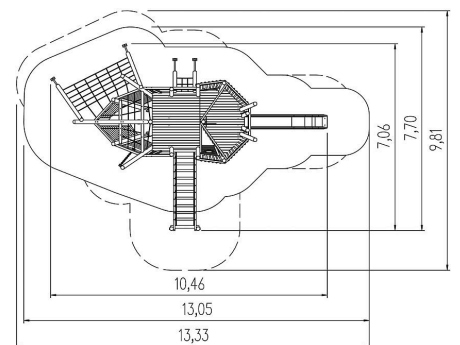

Scope of delivery

- 1x steering wheel: high-pressure laminate (HPL)
- 1x anchor: high-pressure laminate (HPL)
- 1x anchor chain: galvanised steel
- 1x climbing net: plastic-coated steel cable
- 1x climbing net: softwood, plastic-coated steel cable
- 1x wobbly bridge: galvanised steel
- 1x sloped climbing net: plastic-coated steel cable
- 1x slide entrance: softwood
- 1x flag: high-pressure laminate (HPL)
- wood structure: softwood
- post shoes: galvanised steel

active-motion Pinta, solo

Technical data

	Material	SW pi
	Minimum space	13,33x9,81x4,02 m
	Impact protection net	75,5 m ²
	Free falling height	211 cm
	Ground constitution GE/NL/B	at least sand
	Ground constitution all except GE/NL/B	at least sand
	Certificate	TÜV product service
	Tested according to standard	EN 1176 - 1/3/7
	Service interval (in months)	6