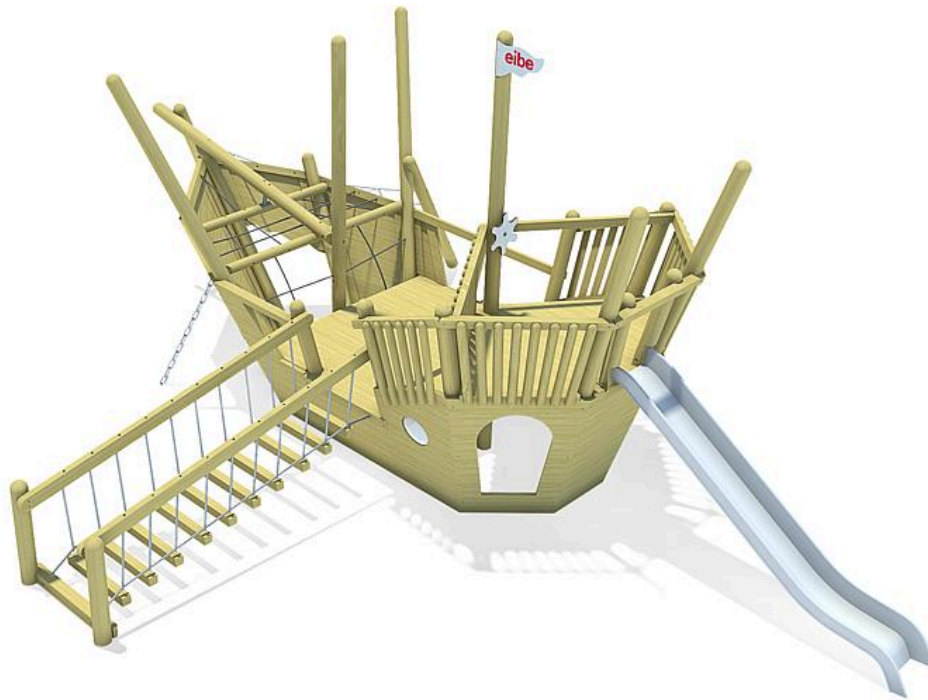

active-motion Pinta, solo

Age indication

Social skills

Fitness

Speed

Imagination

Balance

Living together

Scope of delivery

- 1x steering wheel: high-pressure laminate (HPL)
- 1x anchor: high-pressure laminate (HPL)
- 1x anchor chain: galvanised steel
- 1x climbing net: plastic-coated steel cable
- 1x climbing net: softwood, plastic-coated steel cable
- 1x wobbly bridge: galvanised steel
- 1x sloped climbing net: plastic-coated steel cable
- 1x slide entrance: softwood
- 1x flag: high-pressure laminate (HPL)
- wood structure: softwood
- post shoes: galvanised steel

active-motion Pinta, solo

Technical data

	Material	SW pi
	Minimum space	13,33x9,81x4,02 m
	Impact protection net	75,5 m ²
	Free falling height	211 cm
	Ground constitution GE/NL/B	at least sand
	Ground constitution all except GE/NL/B	at least sand
	Certificate	TÜV product service
	Tested according to standard	EN 1176 - 1/3/7
	Service interval (in months)	6