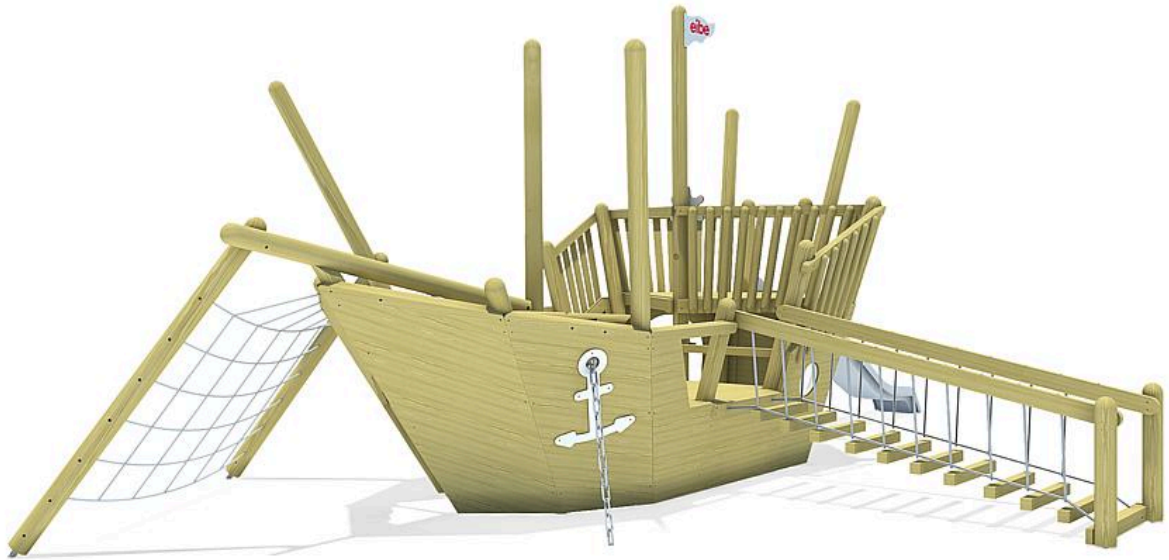

active-motion Pinta, solo

Age indication

Social skills

Fitness

Speed

Imagination

Balance

Living together

Scope of delivery

- 1x steering wheel: high-pressure laminate (HPL)
- 1x anchor: high-pressure laminate (HPL)
- 1x anchor chain: galvanised steel
- 1x climbing net: plastic-coated steel cable
- 1x climbing net: softwood, plastic-coated steel cable
- 1x wobbly bridge: galvanised steel
- 1x sloped climbing net: plastic-coated steel cable
- 1x slide entrance: softwood
- 1x flag: high-pressure laminate (HPL)
- wood structure: softwood
- post shoes: galvanised steel

active-motion Pinta, solo

Technical data

	Material	SW pi
	Minimum space	13,33x9,81x4,02 m
	Impact protection net	75,5 m ²
	Free falling height	211 cm
	Ground constitution GE/NL/B	at least sand
	Ground constitution all except GE/NL/B	at least sand
	Certificate	TÜV product service
	Tested according to standard	EN 1176 - 1/3/7
	Service interval (in months)	6