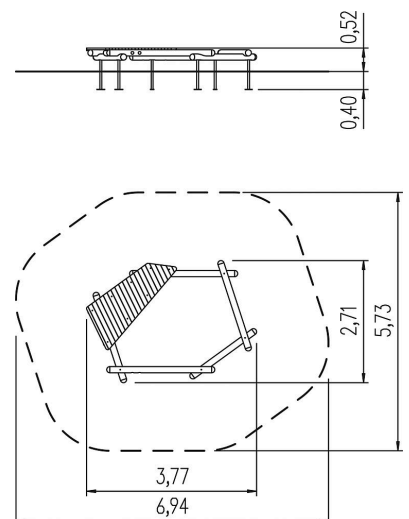

5 15 102 011 00

Park bench Black Forest

Age indication

Social skills

Living together

Recreation

Scope of delivery

6x stand: galvanised steel
1x platform: softwood
7x round timber: softwood

Park bench Black Forest

Technical data

	Material	SW pi
	Minimum space	6,94x5,73x2,32 m
	Impact protection net	-
	Free falling height	52 cm
	Ground constitution GE/NL/B	at least stone
	Ground constitution all except GE/NL/B	at least stone
	Largest section	238x98x6 cm