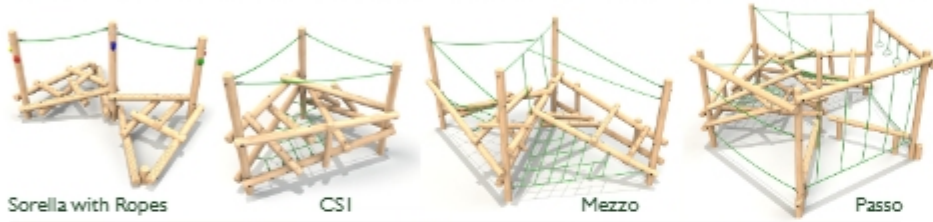

CSI

Mezzo

Passo

CLAMBER STACKS®

Madrina

Sorella with Ropes