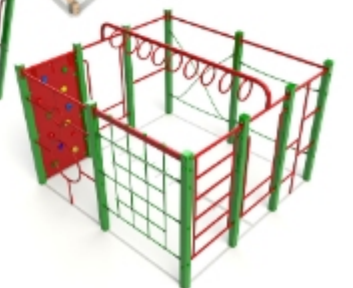

MARKER MASTS

PLAYFRAMES

Zenith