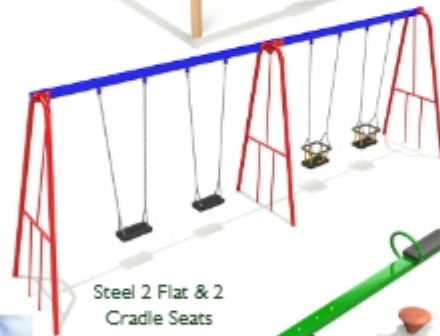

Zenith

PLAY IN MOTION

Timber Group Swing with 2 Seats

Please find our complete range in our brochures and online at www.aeevans.co.uk

Timber Inclusive Swing

Six Seat Hexagonal Swing

4.85m Crocodile Swing

Steel 2 Flat & 2 Cradle Seats