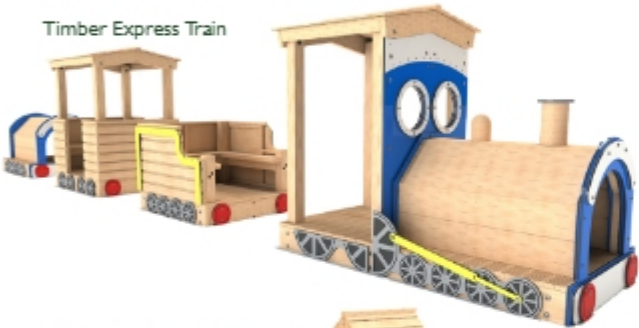

2.4 x 4.4m Shelter - B

Seating Pod

EARLY YEARS

Buildable Blocks

Timber Express Train

Timber Tipi

Sunflower Tower Unit

Outdoor Theatre