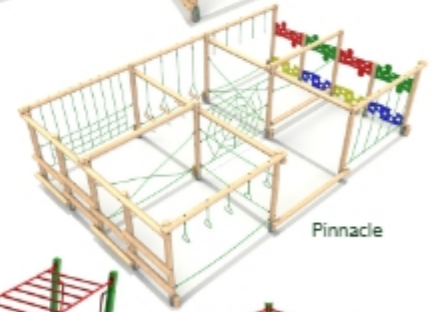

MARKER MASTS

PLAYFRAMES

Zenith