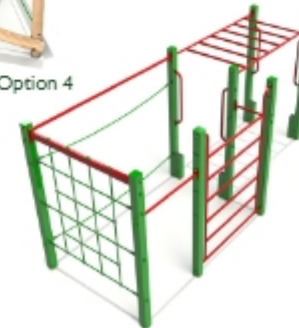

MARKER MASTS

PLAYFRAMES

Zenith