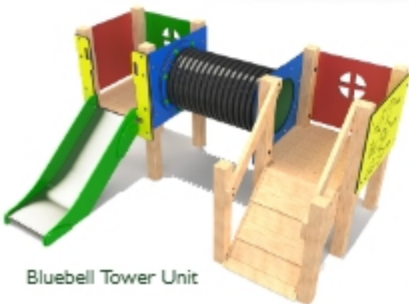

Bluebell Tower Unit