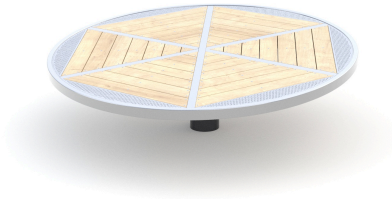

[Home](#) / [Product](#) / [New Products](#) / **Giant Spinning Disc with Timber Boards**

Giant Spinning Disc with Timber Boards (2024 Version) - 4017-2

 Print product

Introducing the Giant Spinning Disc with Timber Boards: A Modern Spin on a Classic.

Built upon our trusted and robust heavy duty bearing design, this disc offers a thrilling challenge. Easily moved and effortlessly spun, it invites users to test their balance and co-ordination while experiencing the exhilarating sensation of centrifugal force. Whether lying or sitting, children will strive to maintain their grip as the disc spins around.

The 2024 facelift design emphasizes the ease of repair and maintenance, ensuring maximum play and minimal downtime for years to come.

Specification

Height	852mm
Max Fall Height	1000mm

Surfacing
Required 56.7m²

Weight 265kg

Product Code 4017-2

Find out more about our Giant Spinning Disc with Timber Boards

Name

Phone number

Email address

I'm not a robot reCAPTCHA
Privacy - Terms

Submit