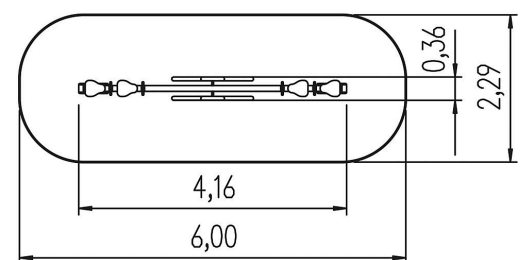

four-seater seesaw Stella

Age indication

Balance

Social skills

Senses

Scope of delivery

- 1x seesaw frame: steel powder-coated
- 1x seesaw beam: steel powder-coated
- 4x seat: high-pressure laminate (HPL)
- 4x handle: stainless steel
- 2x tyres: rubber

four-seater seesaw Stella

Technical data

	Material	powdered steel
	Minimum space	6,00x2,30x2,80 m
	Impact protection net	12,0 m ²
	Free falling height	100 cm
	Ground constitution GE/NL/B	at least lawn
	Ground constitution all except GE/NL/B	at least lawn
	Largest section	400x20x20 cm
	Heaviest section	50 kg
	mx. number of users	4
	Certificate	TÜV product service
	Tested according to standard	-
	Service interval (in months)	6