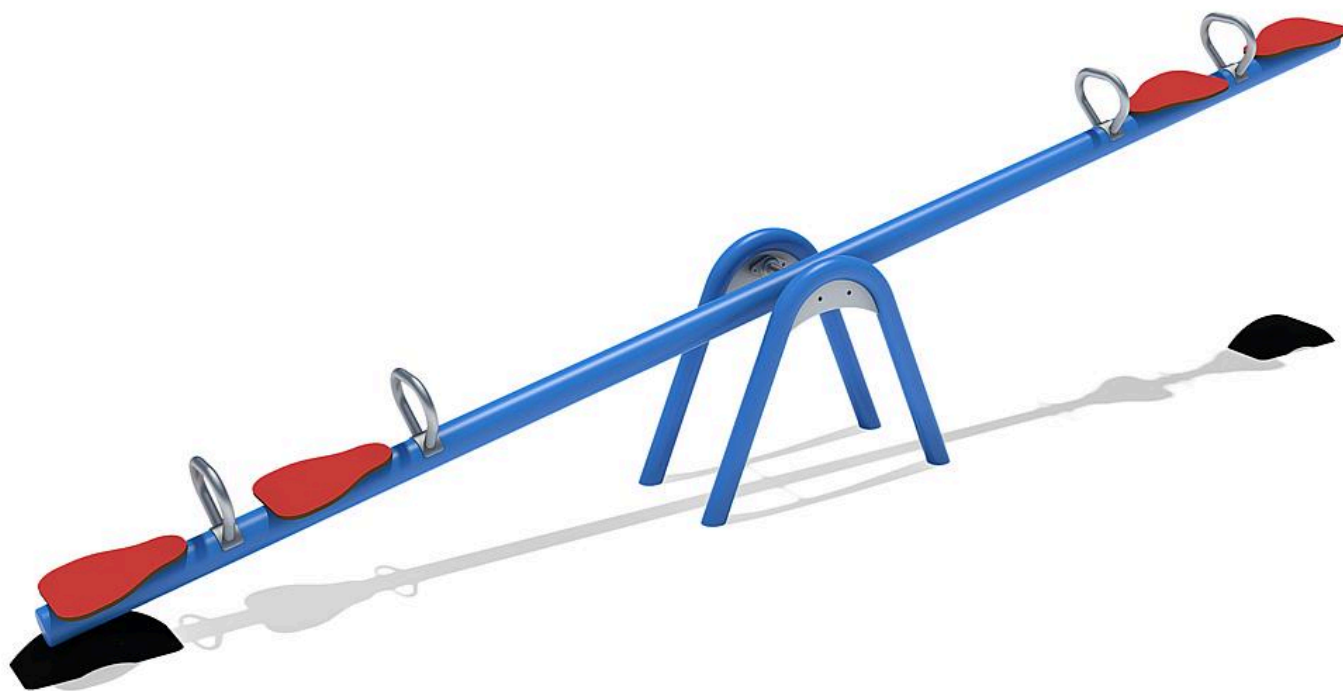

four-seater seesaw Stella

Age indication

Balance

Social skills

Senses

Scope of delivery

- 1x seesaw frame: steel powder-coated
- 1x seesaw beam: steel powder-coated
- 4x seat: high-pressure laminate (HPL)
- 4x handle: stainless steel
- 2x tyres: rubber

four-seater seesaw Stella

Technical data

	Material	powdered steel
	Minimum space	6,00x2,30x2,80 m
	Impact protection net	12,0 m ²
	Free falling height	100 cm
	Ground constitution GE/NL/B	at least lawn
	Ground constitution all except GE/NL/B	at least lawn
	Largest section	400x20x20 cm
	Heaviest section	50 kg
	mx. number of users	4
	Certificate	TÜV product service
	Tested according to standard	-
	Service interval (in months)	6