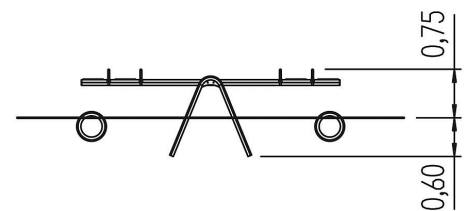

four-seater seesaw Stella

Age indication

Balance

Social skills

Senses

Scope of delivery

- 1x seesaw frame: steel powder-coated
- 1x seesaw beam: steel powder-coated
- 4x seat: high-pressure laminate (HPL)
- 4x handle: stainless steel
- 2x tyres: rubber

four-seater seesaw Stella

Technical data

	Material	powdered steel
	Minimum space	6,00x2,30x2,80 m
	Impact protection net	12,0 m ²
	Free falling height	100 cm
	Ground constitution GE/NL/B	at least lawn
	Ground constitution all except GE/NL/B	at least lawn
	Largest section	400x20x20 cm
	Heaviest section	50 kg
	mx. number of users	4
	Certificate	TÜV product service
	Tested according to standard	-
	Service interval (in months)	6