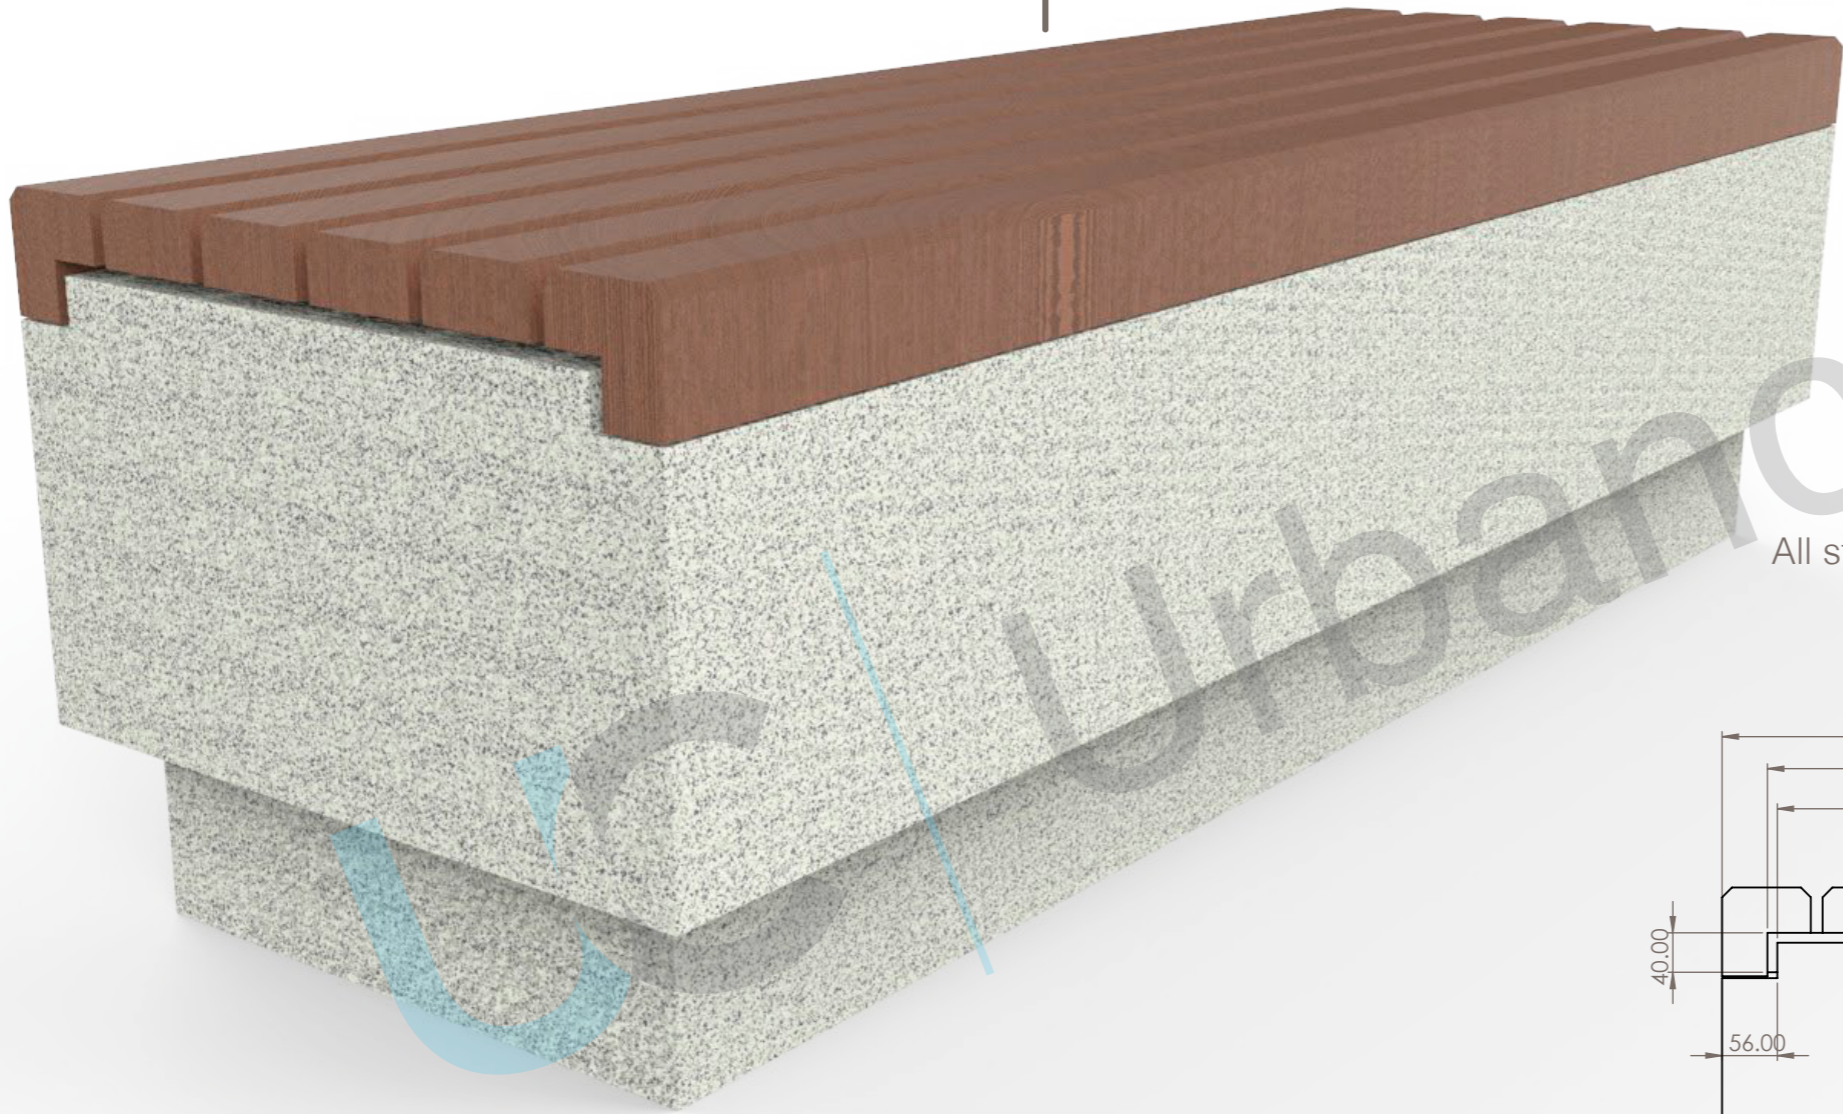

Oregon Bench

Timber Slats: 4 x Cumaru Hardwood 46mm x 90mm Slats
2 x Cumaru Hardwood 90mm x 90mm Slats
12mm Spacing

All steel work grade 316 Stainless Steel