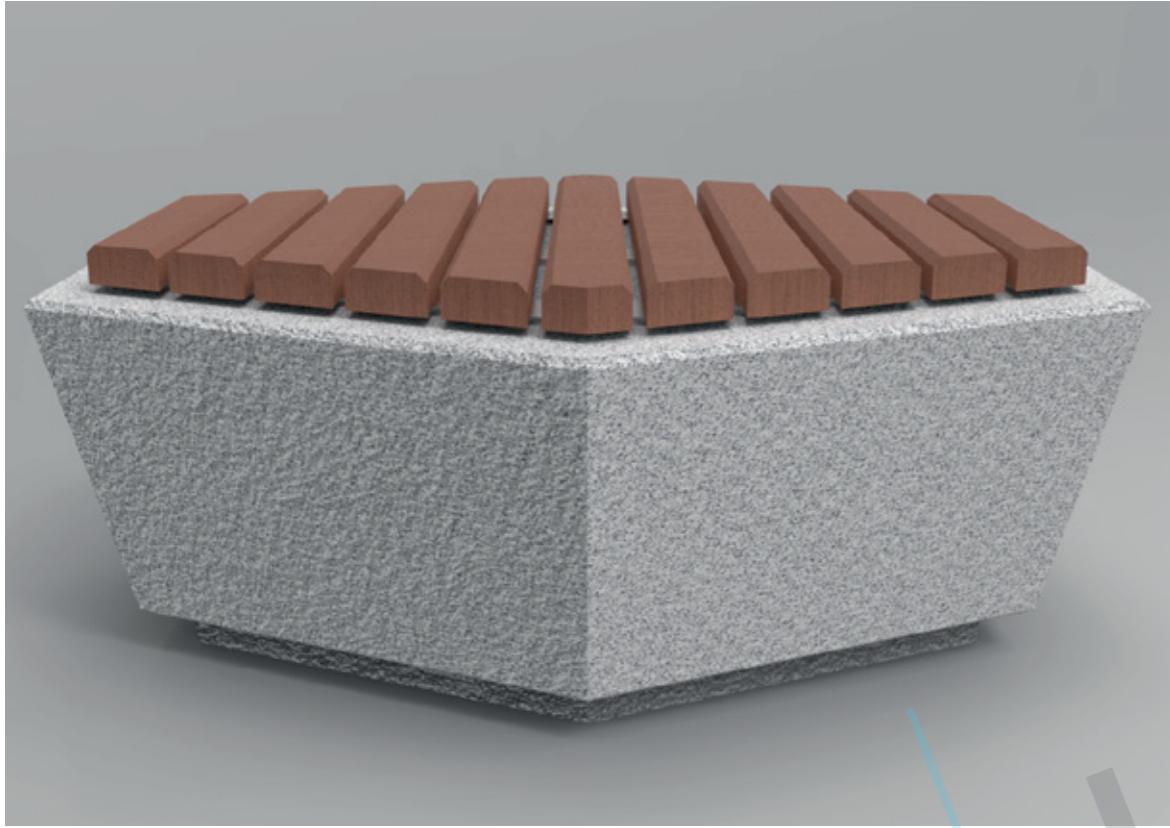

# Dakota Seating

Cumaru Wood 46 x 90 mm  
All bracketry Grade 316 Stainless Steel