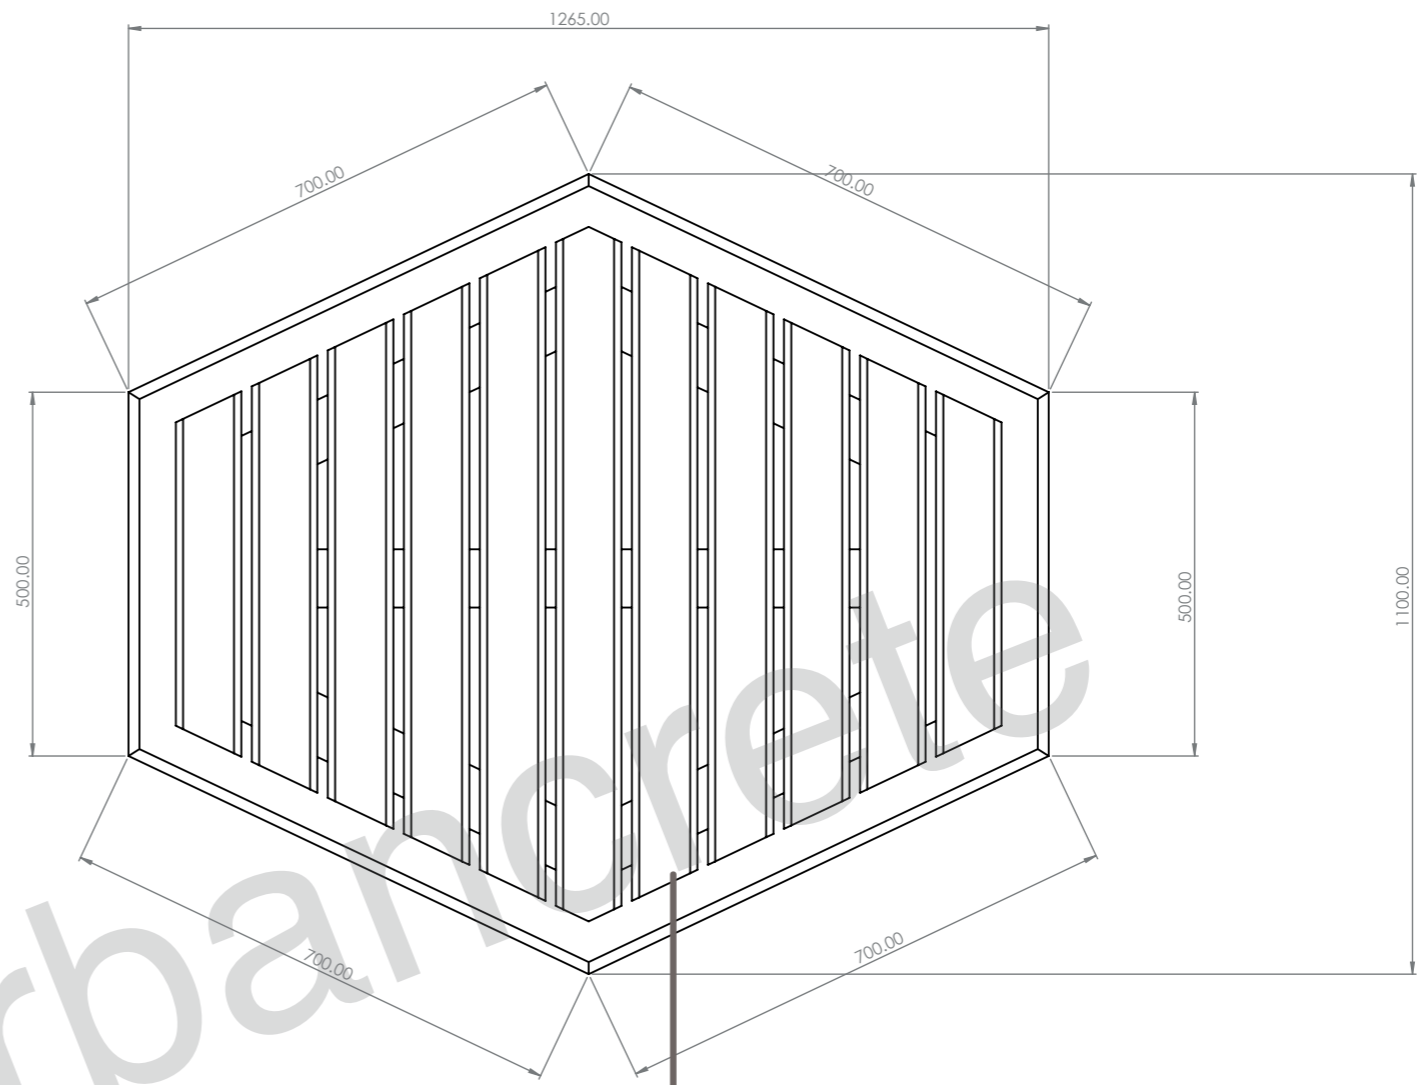

# Dakota Seating

Cumaru Wood 46 x 90 mm  
All bracketry Grade 316 Stainless Steel