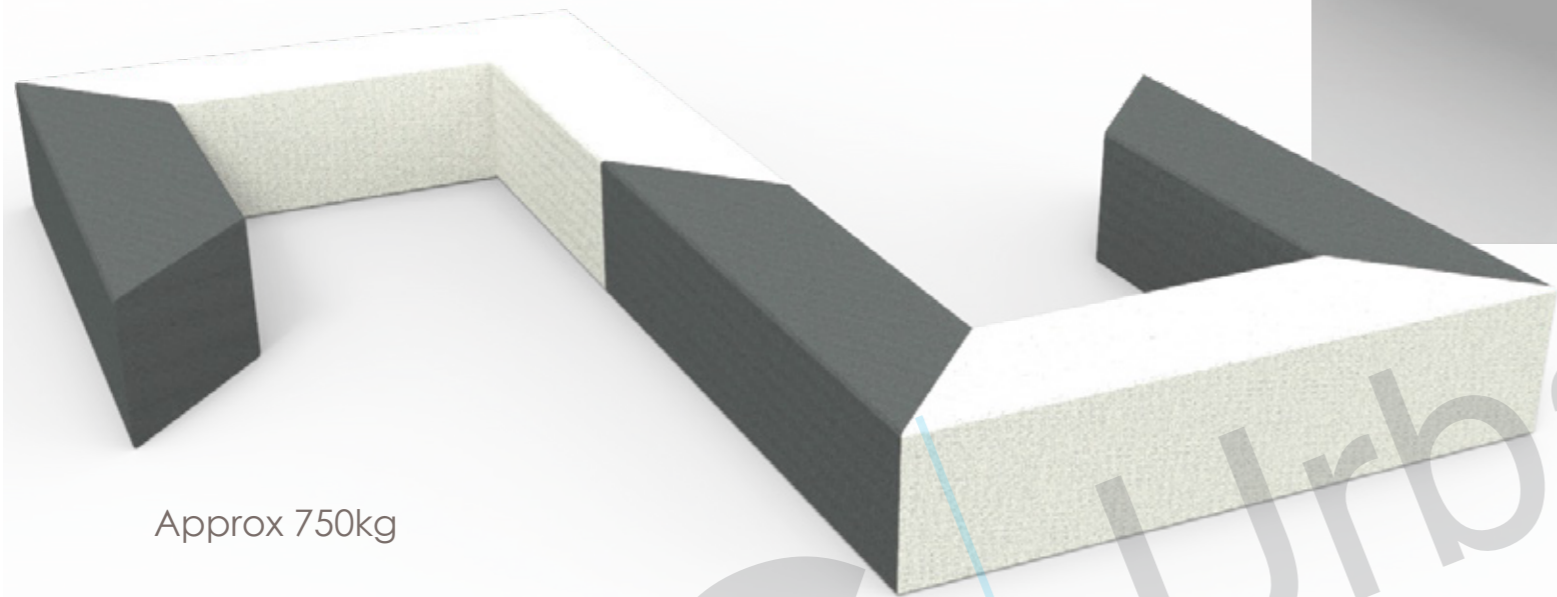

# Weatherby Bench

Approx 750kg