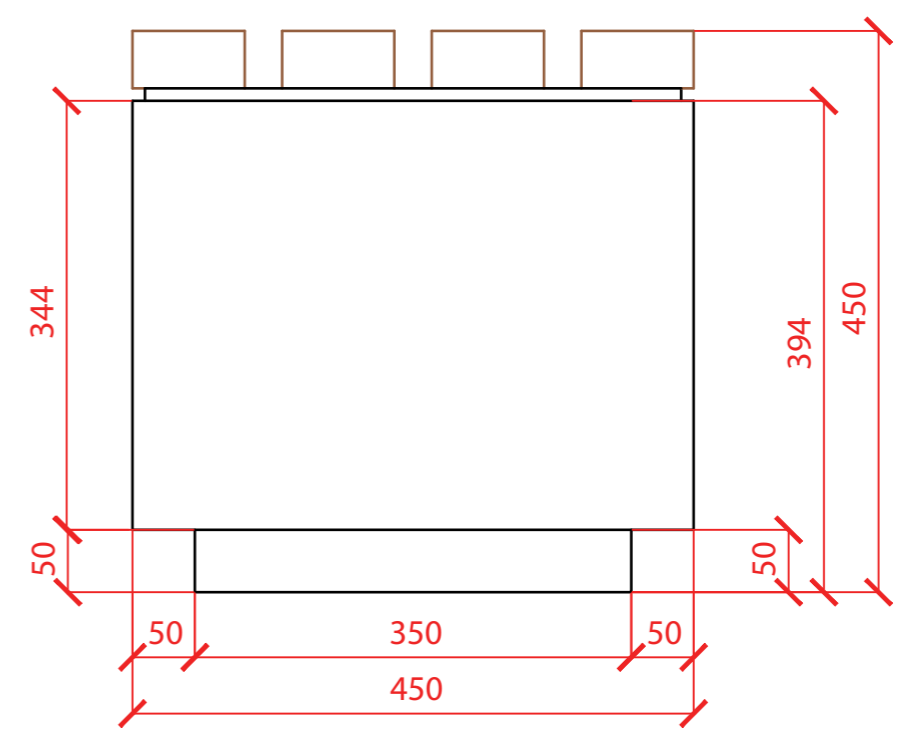

Kerry Bench

2M LONG

15MM FILLET ON ALL EDGES TO REMOVE SHARP OBJECTS

1M LONG

15MM FILLET ON ALL EDGES TO REMOVE SHARP OBJECTS