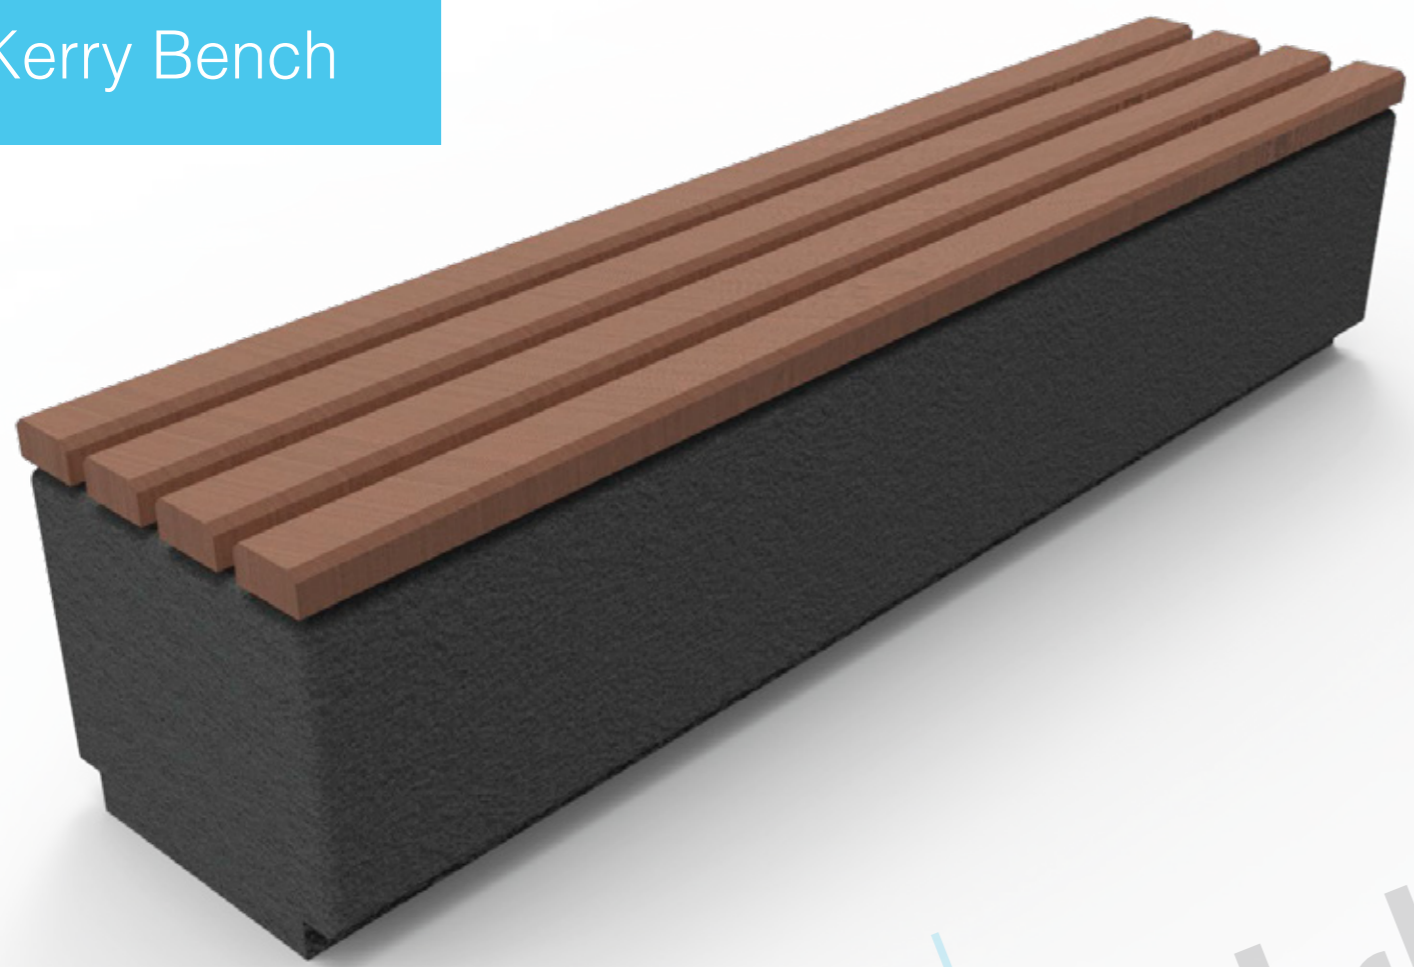

Kerry Bench

2M LONG

15MM FILLET ON ALL EDGES TO REMOVE SHARP OBJECTS

1M LONG

15MM FILLET ON ALL EDGES TO REMOVE SHARP OBJECTS