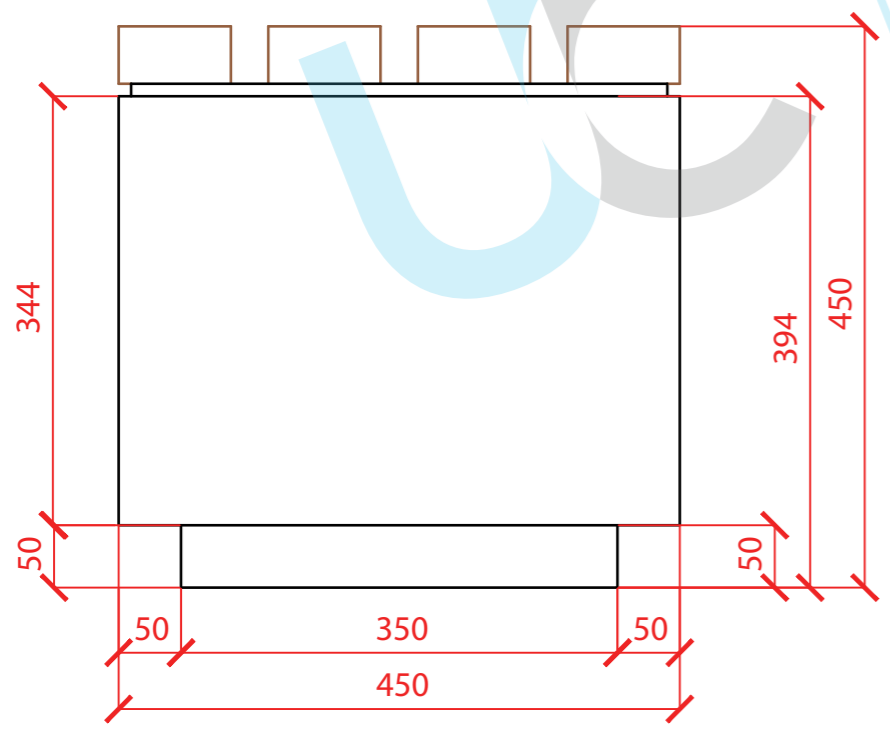

Kerry Bench

2M LONG

15MM FILLET ON ALL EDGES TO REMOVE SHARP OBJECTS

1M LONG

15MM FILLET ON ALL EDGES TO REMOVE SHARP OBJECTS