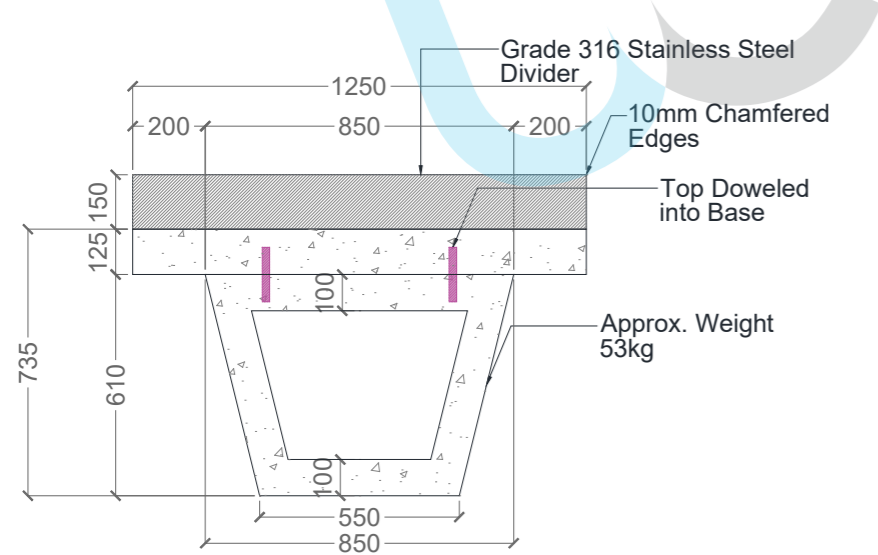

# Table-Tennis Table 2 Legs

Approx Total Weight 946kg

Plan View

Front Elevation

Side Elevation