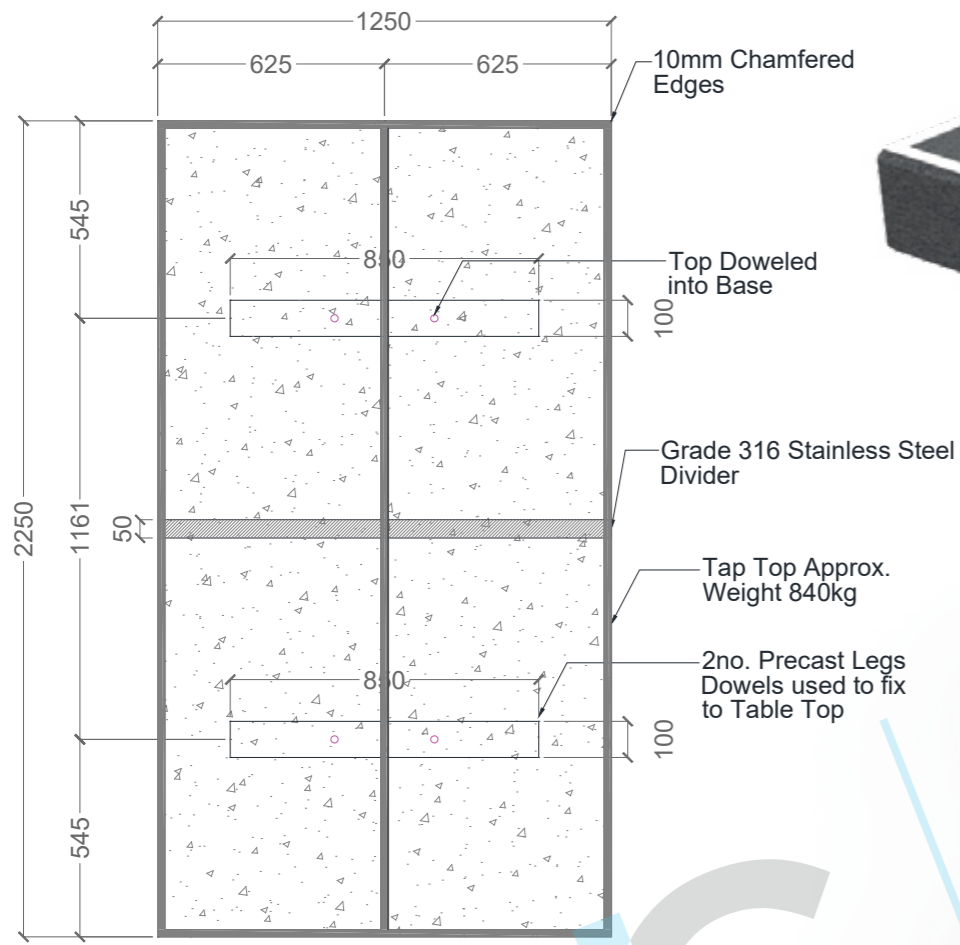

# Table-Tennis Table 2 Legs

Approx Total Weight 946kg

Plan View

Front Elevation

Side Elevation