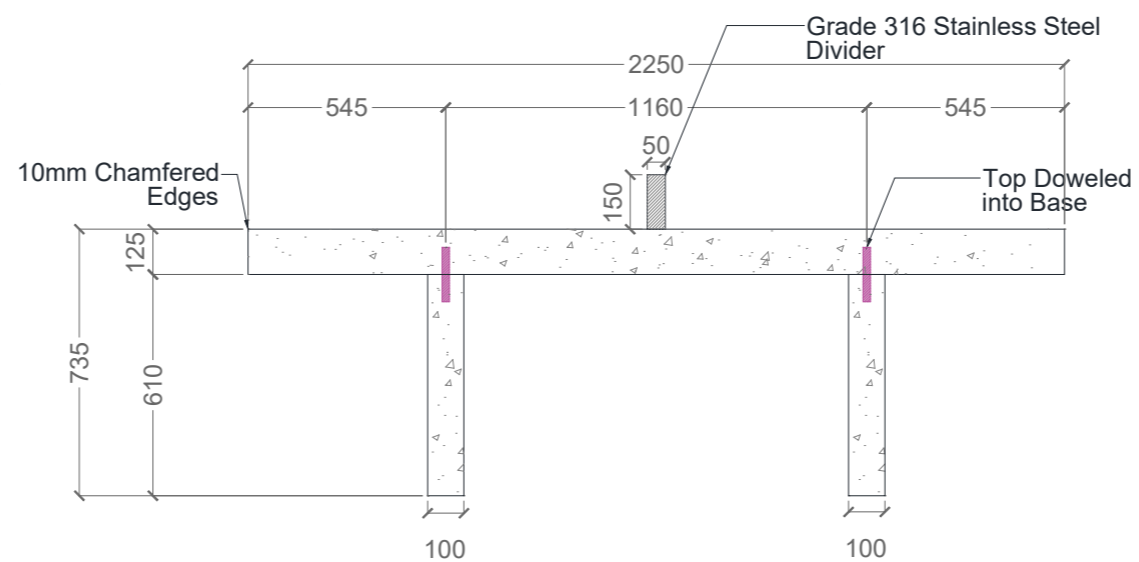

# Table-Tennis Table 2 Legs

Approx Total Weight 946kg

Plan View

Front Elevation

Side Elevation