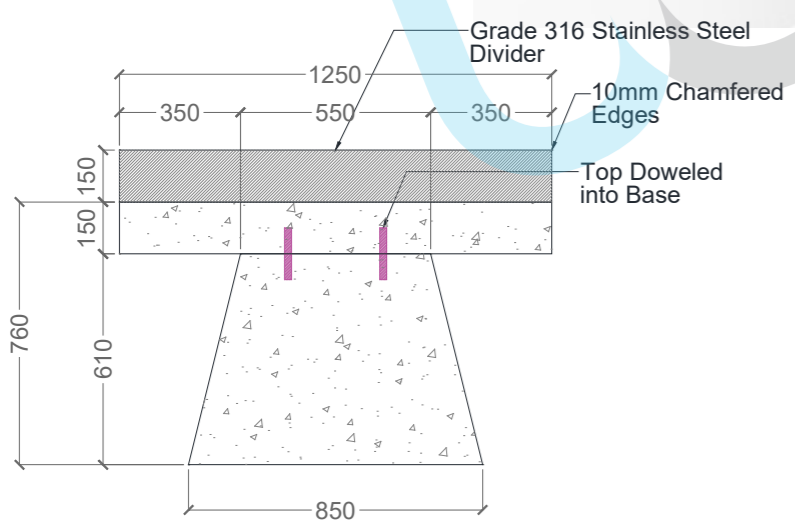

Table-Tennis Table

Plan

Side Elevation

Front Elevation

Approx. Total Weight 2620kg