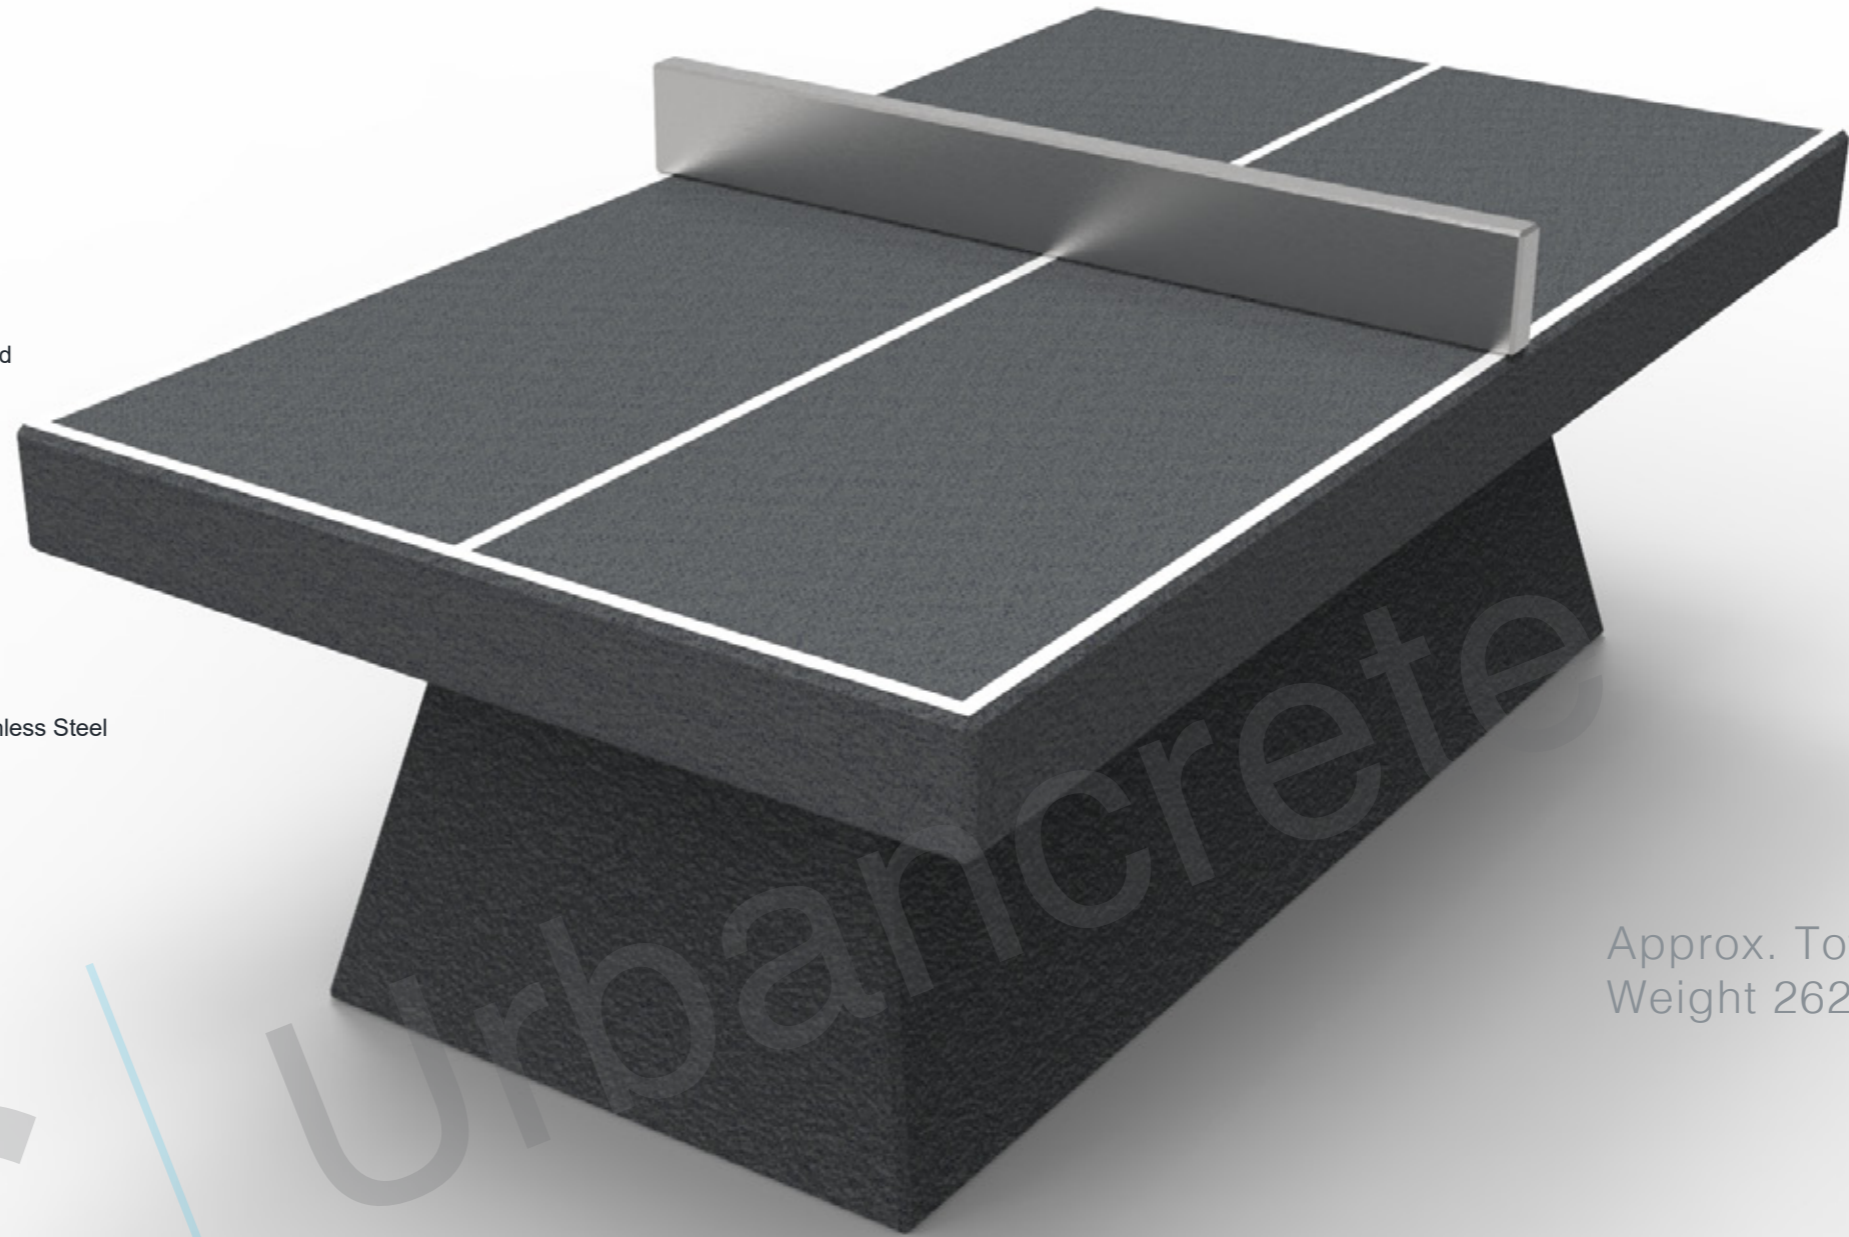

Table-Tennis Table

Plan

Side Elevation

Front Elevation

Approx. Total Weight 2620kg