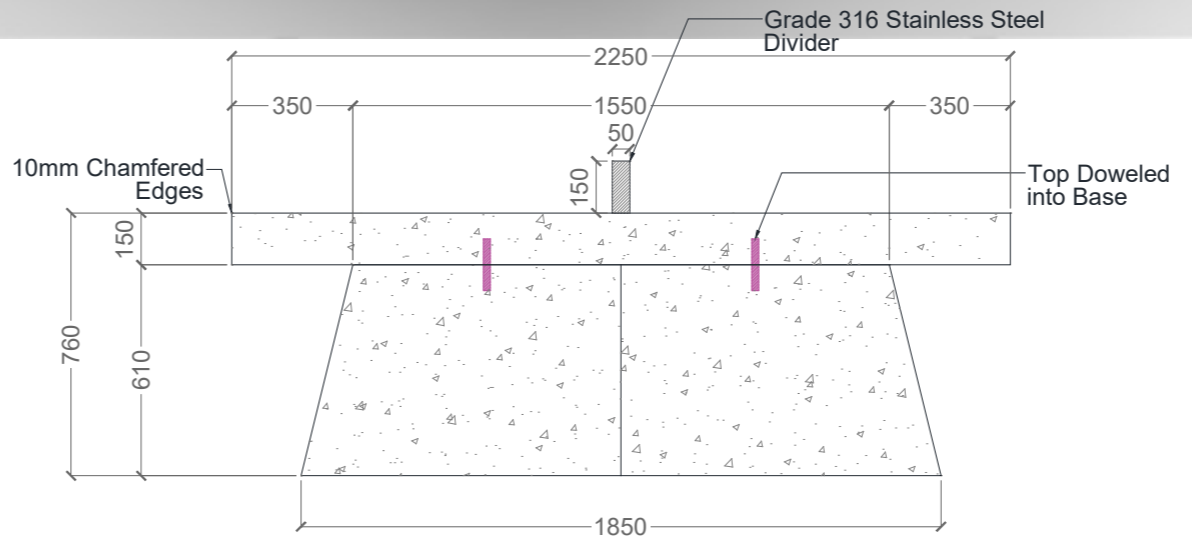

Table-Tennis Table

Plan

Side Elevation

Front Elevation

Approx. Total Weight 2620kg