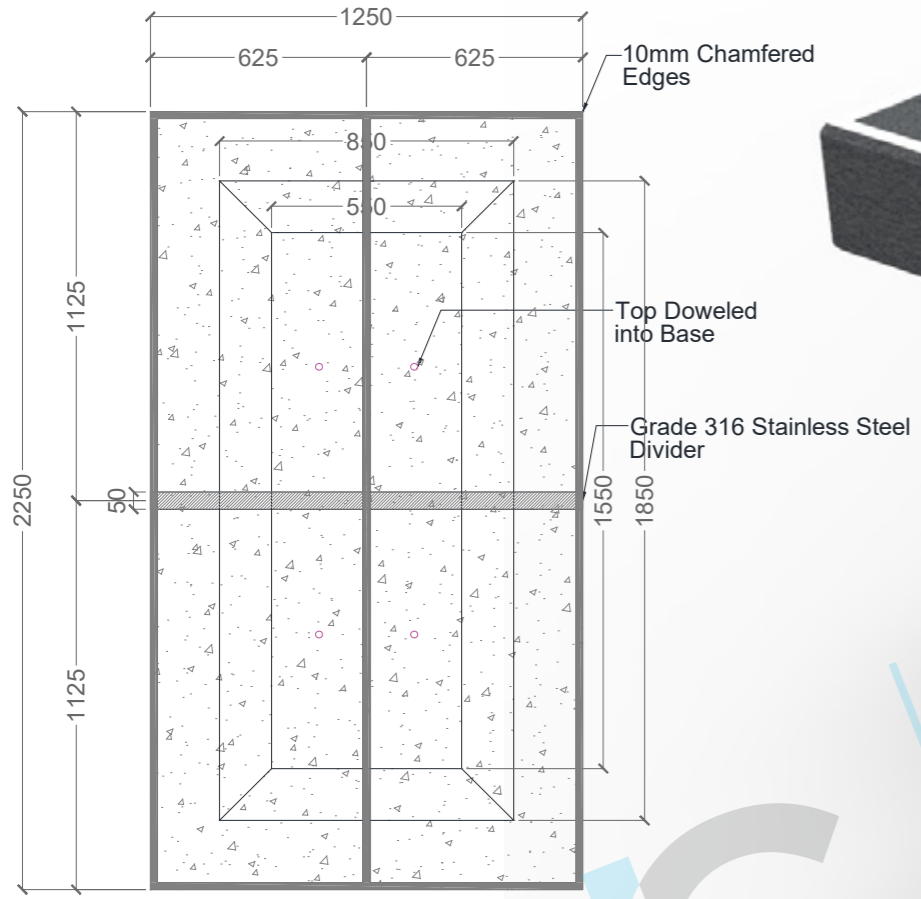

Table-Tennis Table

Plan

Side Elevation

Front Elevation

Approx. Total Weight 2620kg