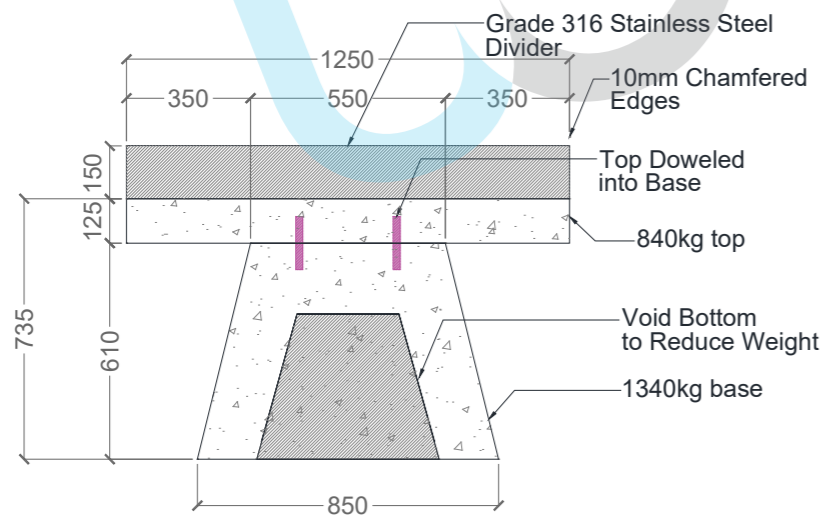

Table-Tennis Table Void

Approx. Total Weight 2180kg

Plan

Side Elevation

Front Elevation