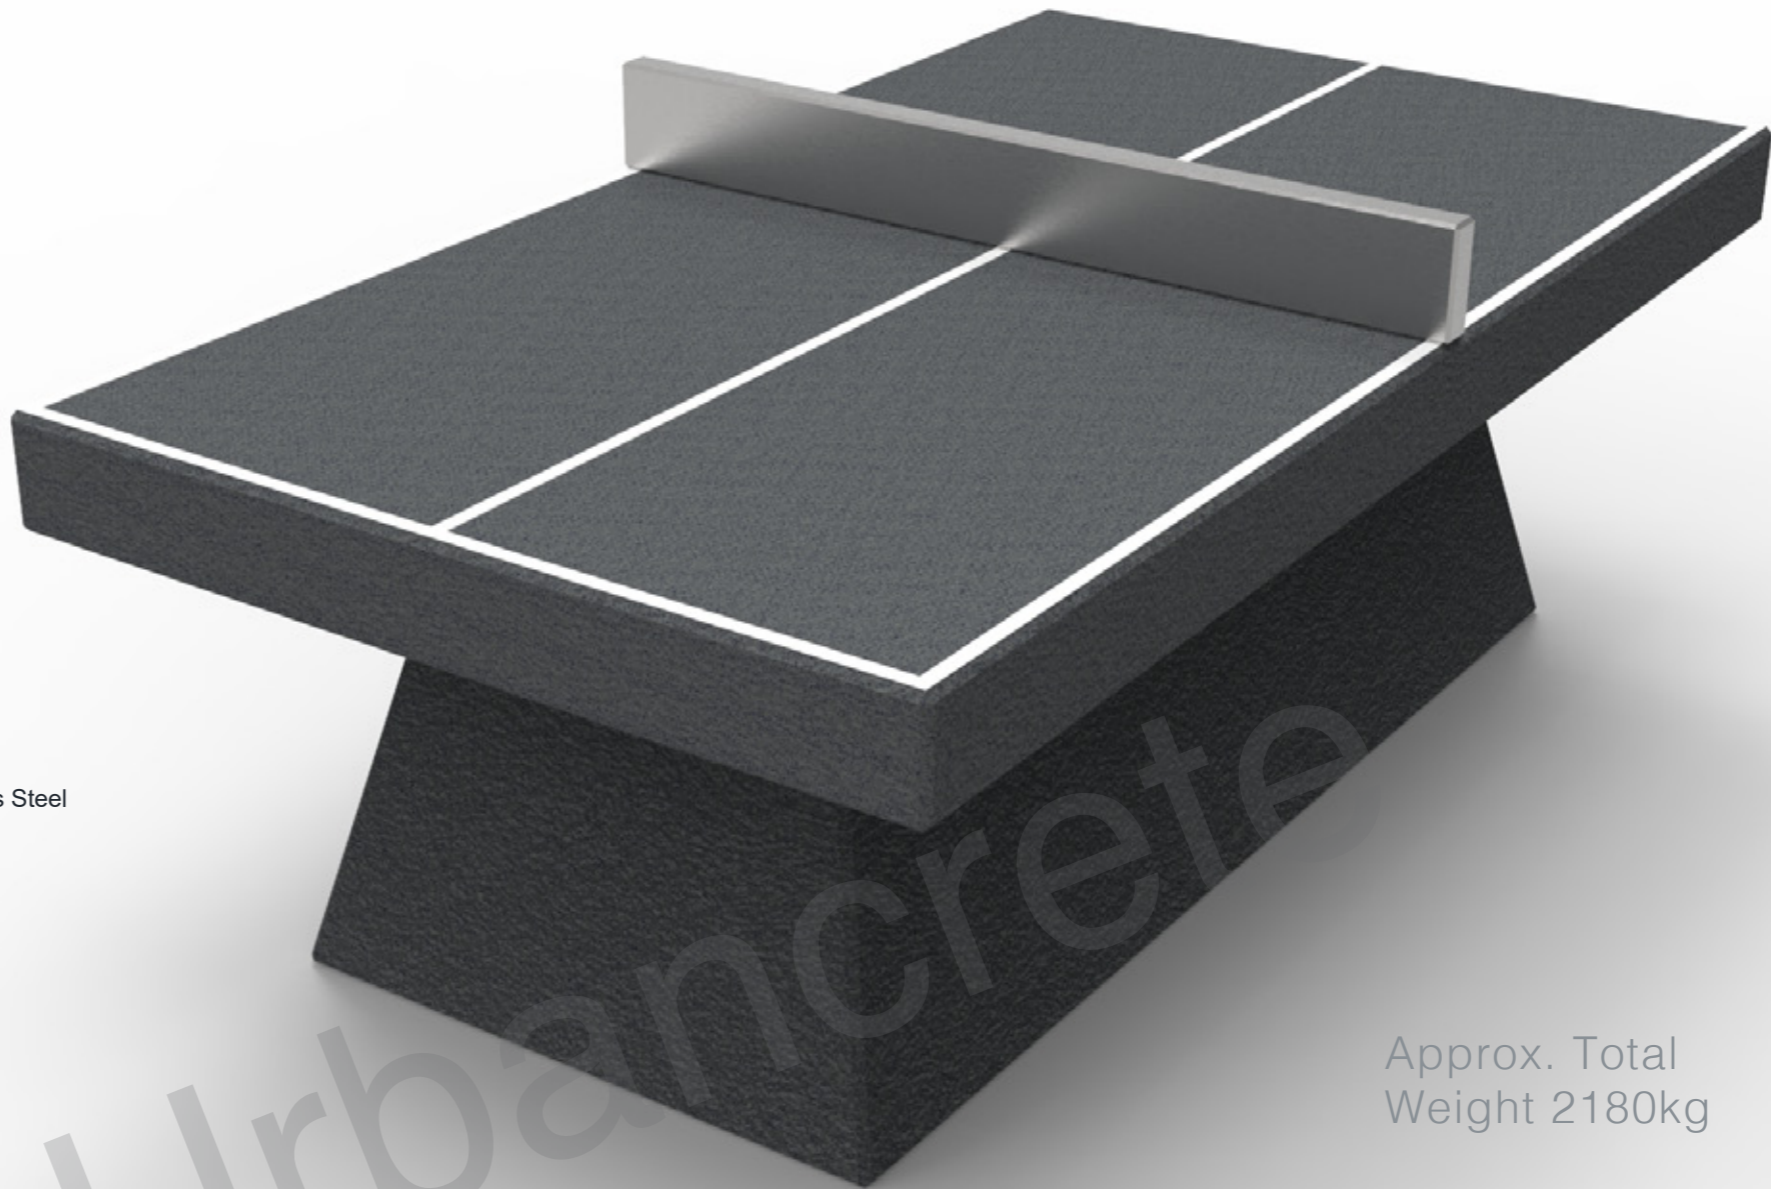

Table-Tennis Table Void

Approx. Total Weight 2180kg

Plan

Side Elevation

Front Elevation