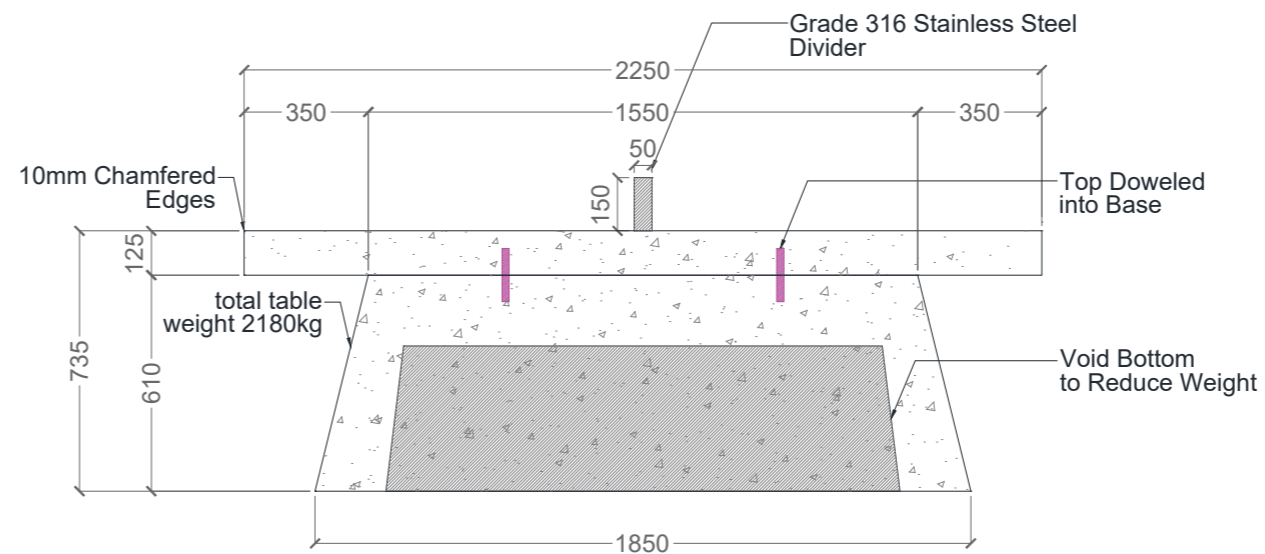

Table-Tennis Table Void

Approx. Total Weight 2180kg

Plan

Side Elevation

Front Elevation