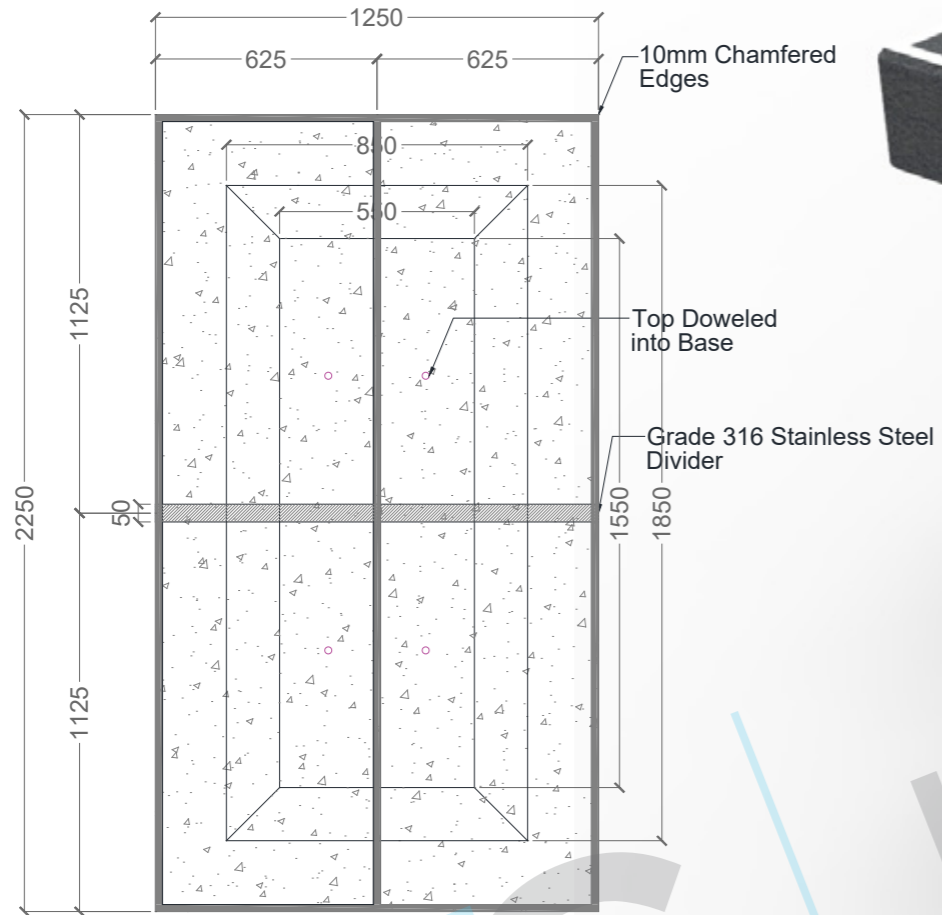

Table-Tennis Table Void

Approx. Total Weight 2180kg

Plan

Side Elevation

Front Elevation