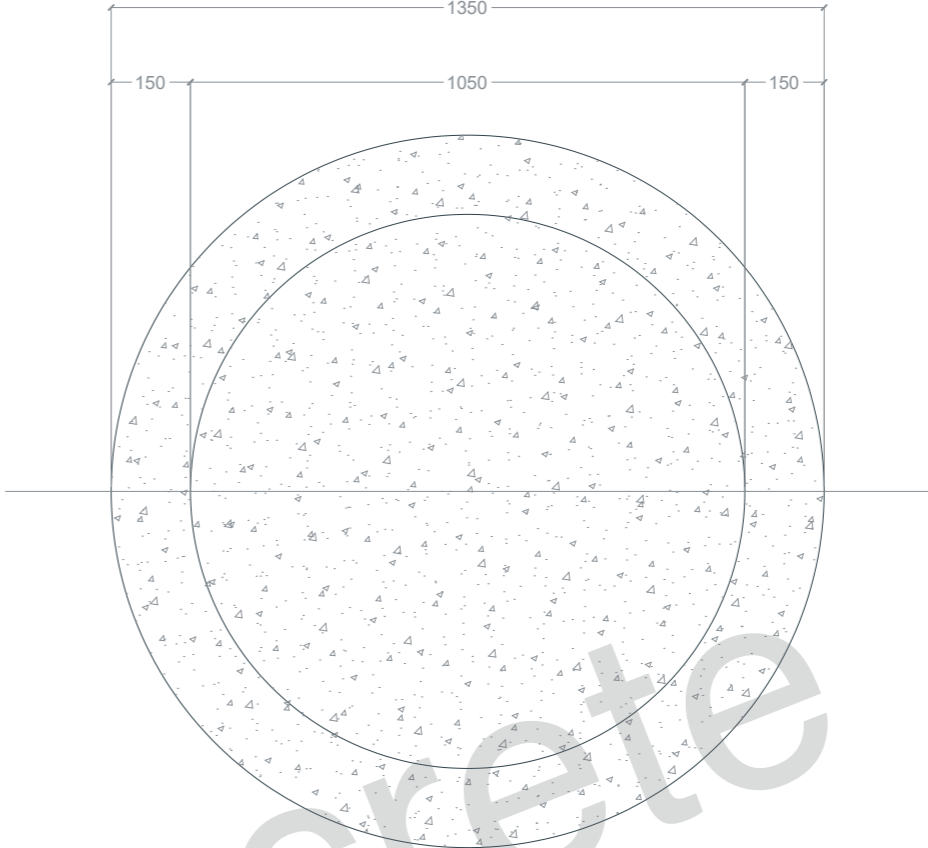

Coventry Planter

Detail 1: 3D Render

Detail 2: Planter Plan

Detail 3: Planter Sectional View