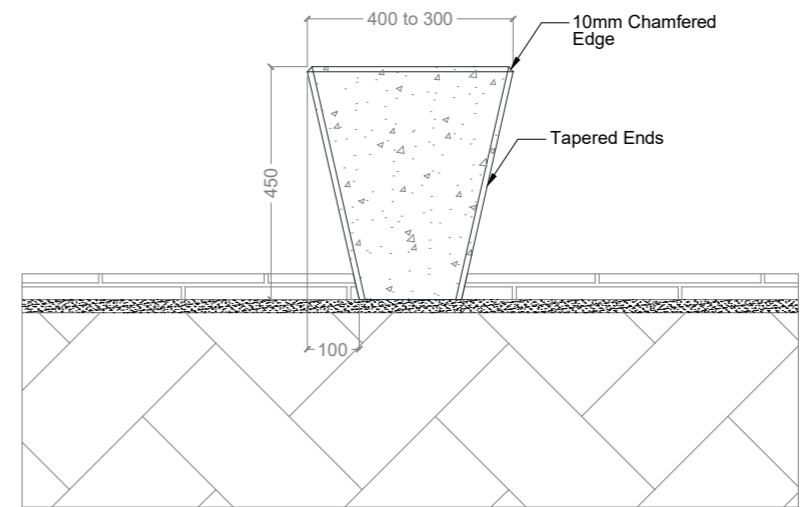

Star Bench

Plan

Approx. Weight 2056kg

Bench Profile