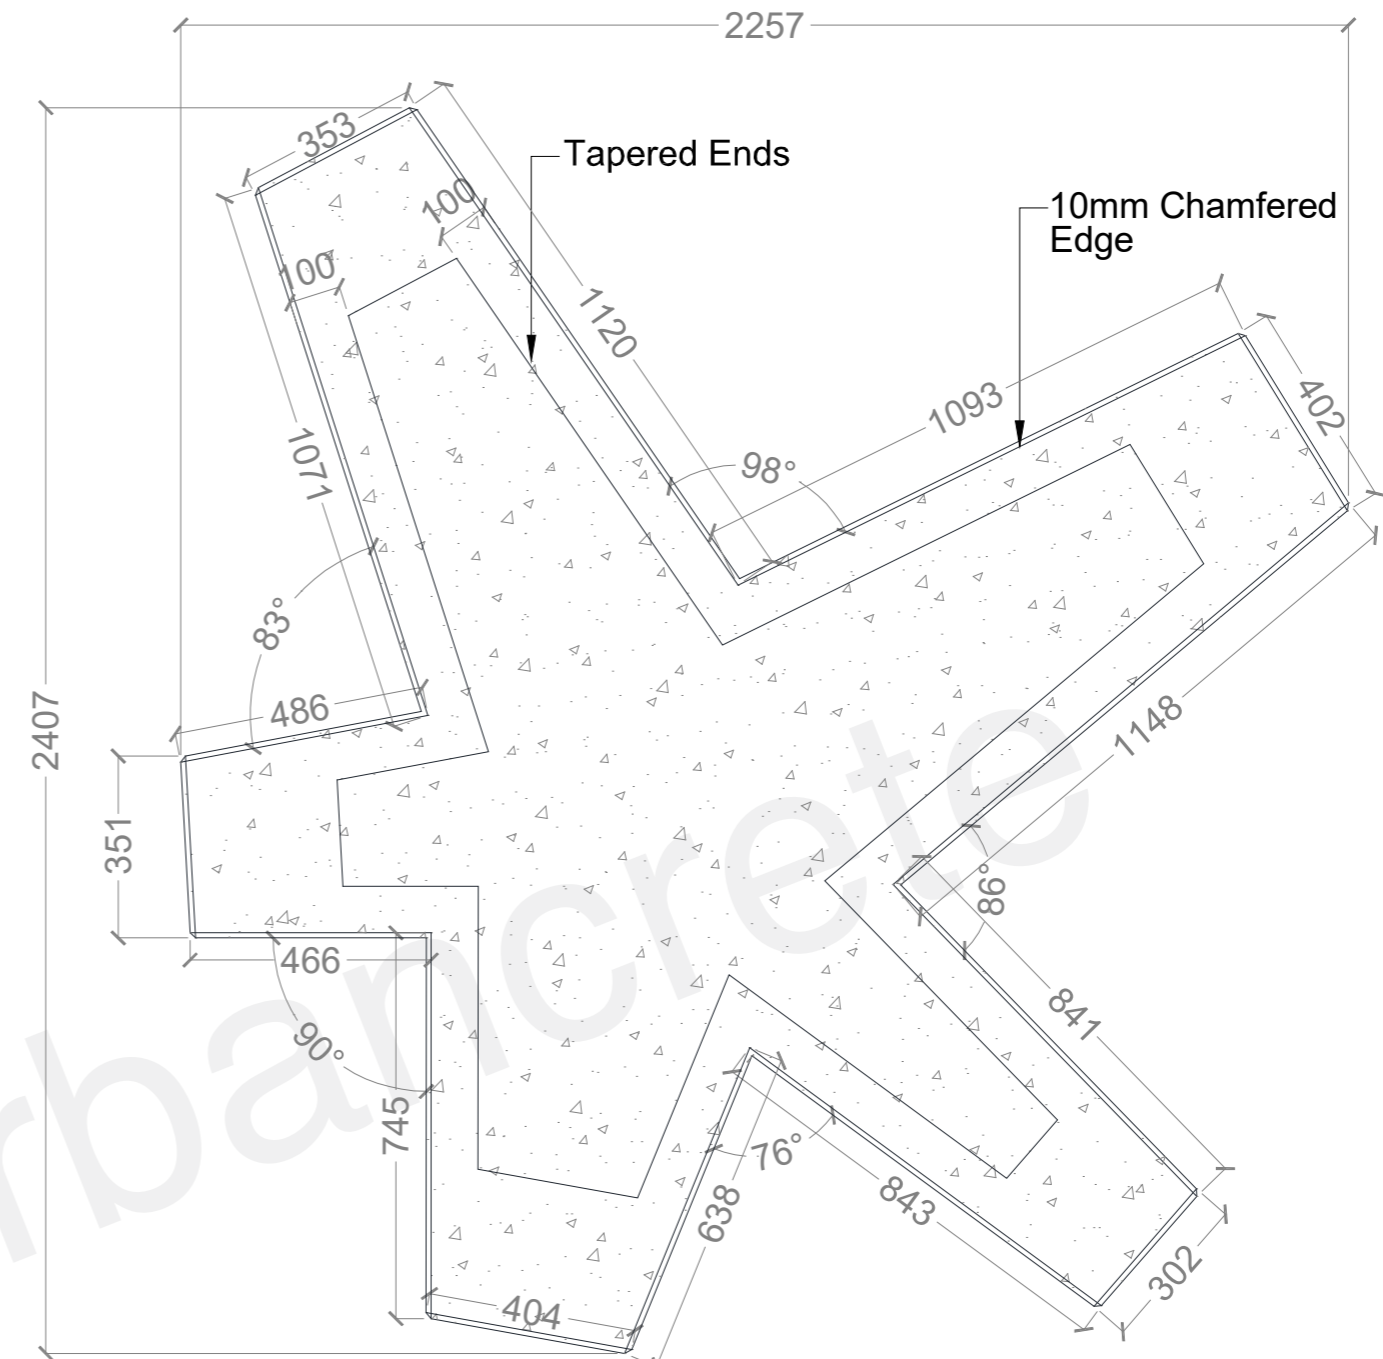

Star Bench

Plan

Approx. Weight 2056kg

Bench Profile