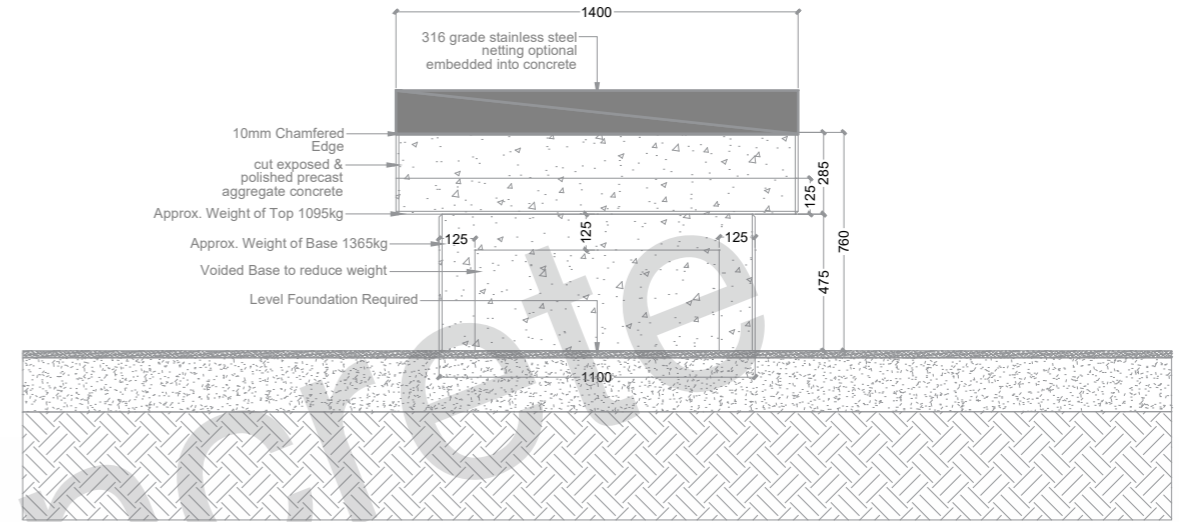

Teqball Table - Light Weight

Approx. Total Weight 2460kg