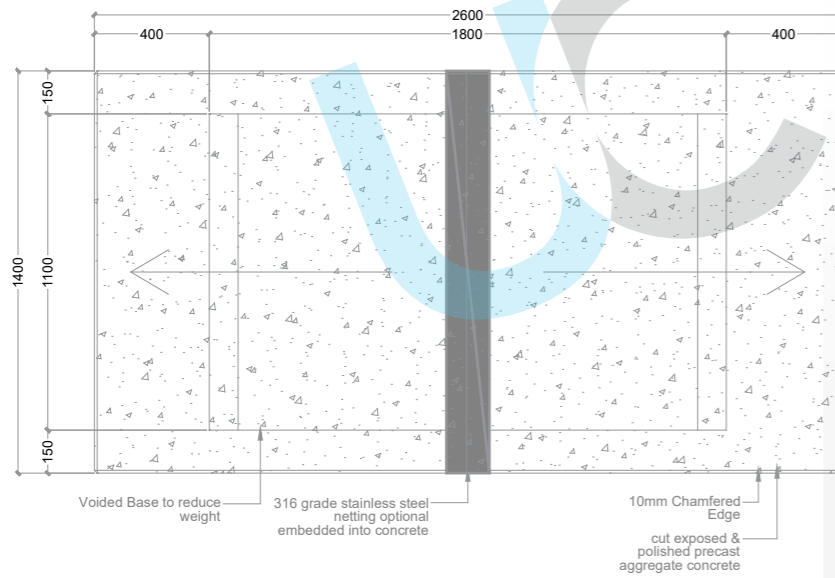

Teqball Table - Light Weight

Approx. Total Weight 2460kg