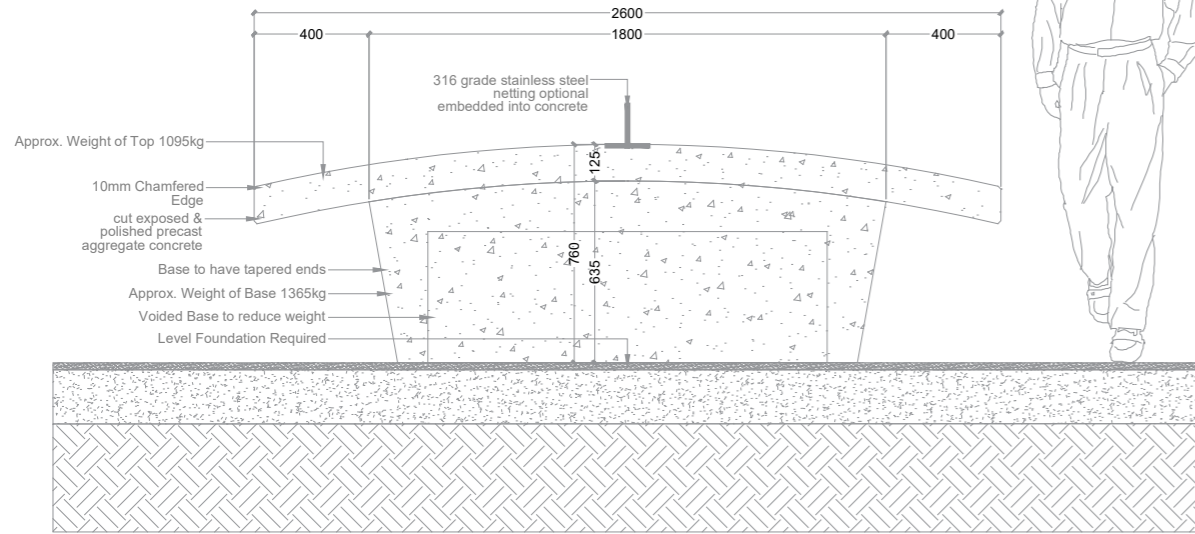

Teqball Table - Light Weight

Approx. Total Weight 2460kg