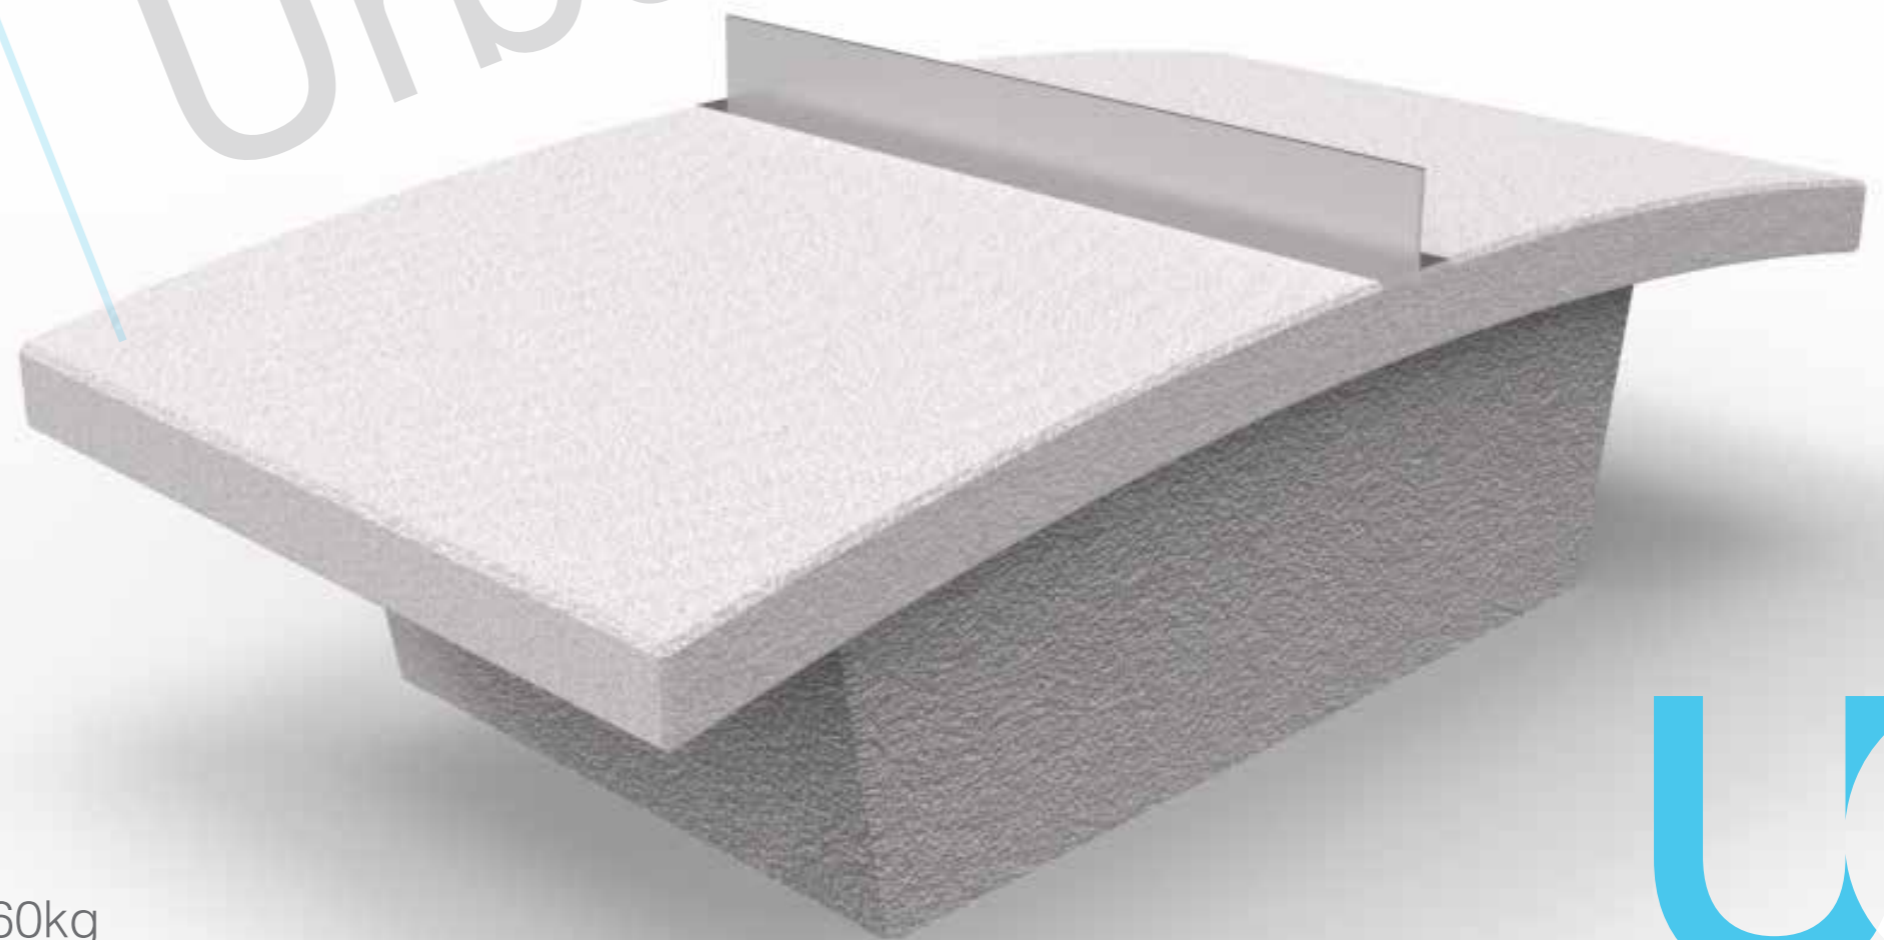

Teqball Table - Light Weight

Approx. Total Weight 2460kg