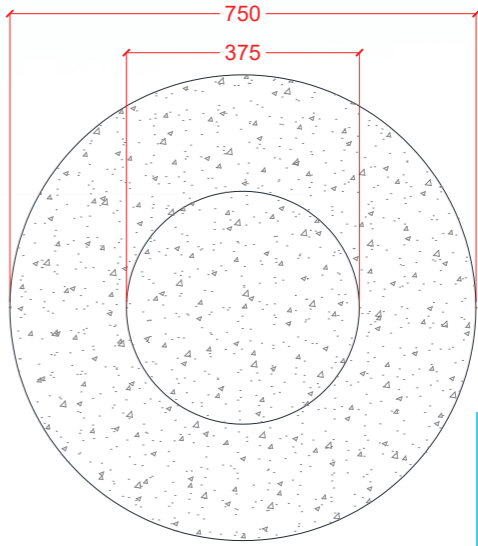

Round Halo Balls

FRONT VIEW - R250 BALL

FRONT VIEW - R375 BALL

PLAN VIEW - R250 BALL

PLAN VIEW - R375 BALL