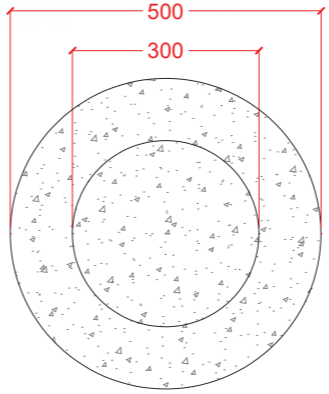

Round Halo Balls

FRONT VIEW - R250 BALL

FRONT VIEW - R375 BALL

PLAN VIEW - R250 BALL

PLAN VIEW - R375 BALL