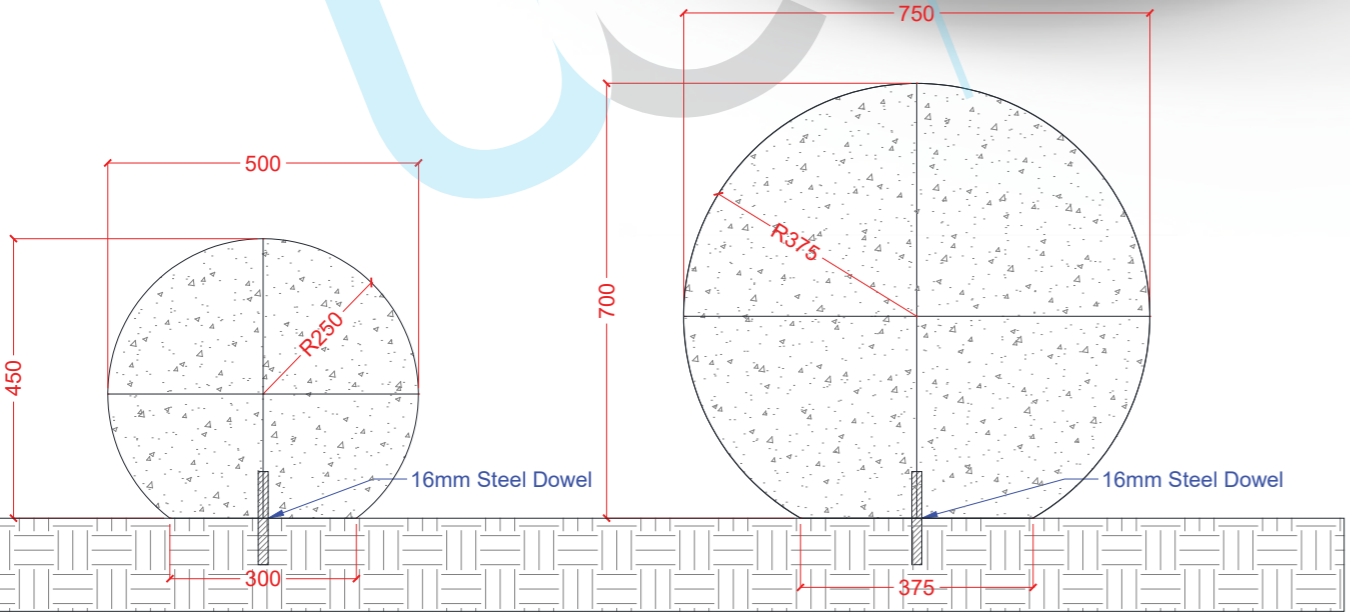

Round Halo Balls

FRONT VIEW - R250 BALL

FRONT VIEW - R375 BALL

PLAN VIEW - R250 BALL

PLAN VIEW - R375 BALL