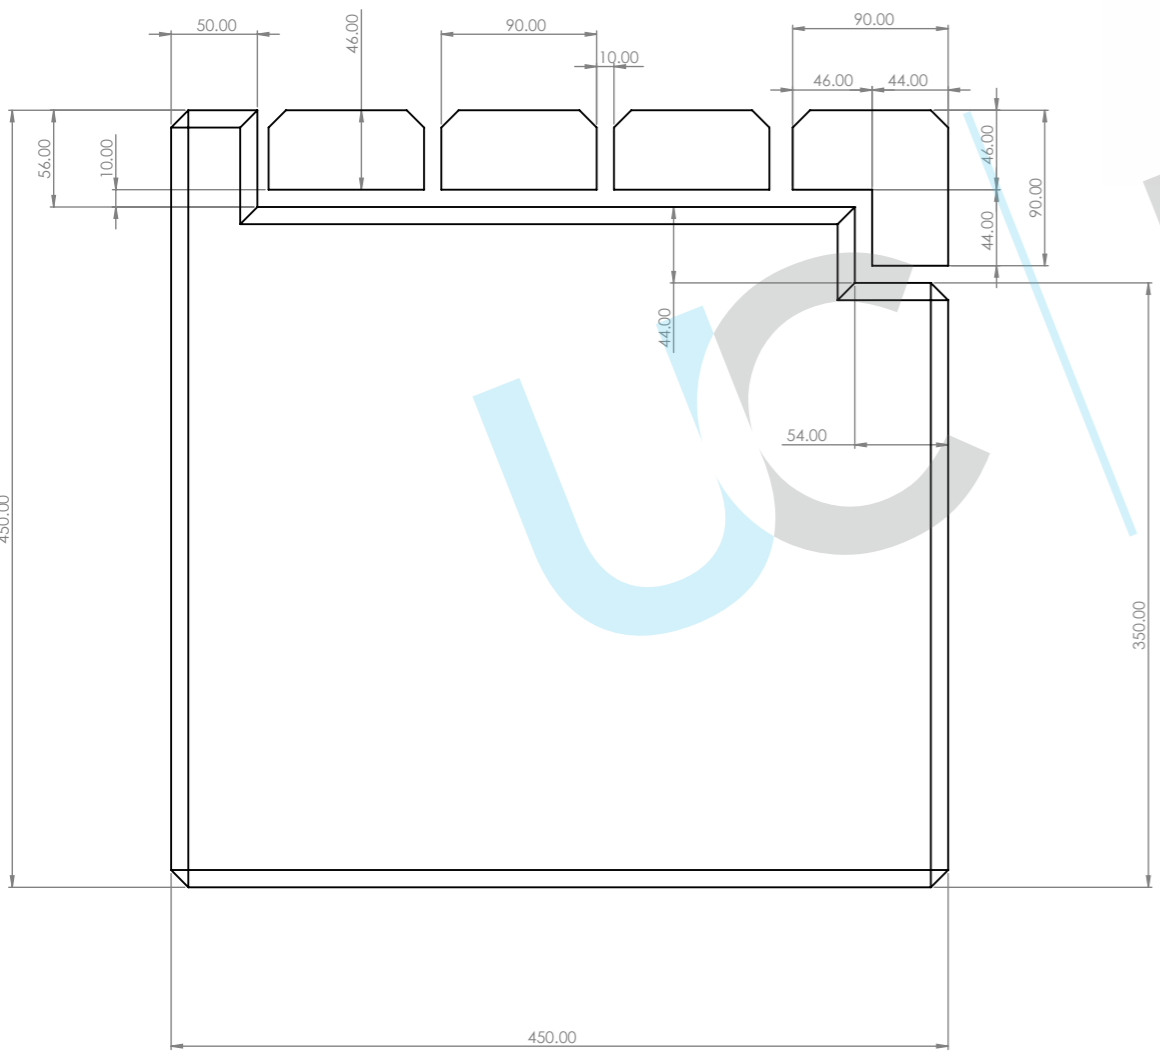

Cheshire Seat

Timber Slats: 3x Cumaru Hardwood 46mm x 90mm Slats
1x Cumaru Hardwood 90mm x 90mm Slats
10mm Spacing

Approx. Weight 200kg
304 grade Stainless Steel Bracketry & Fixings