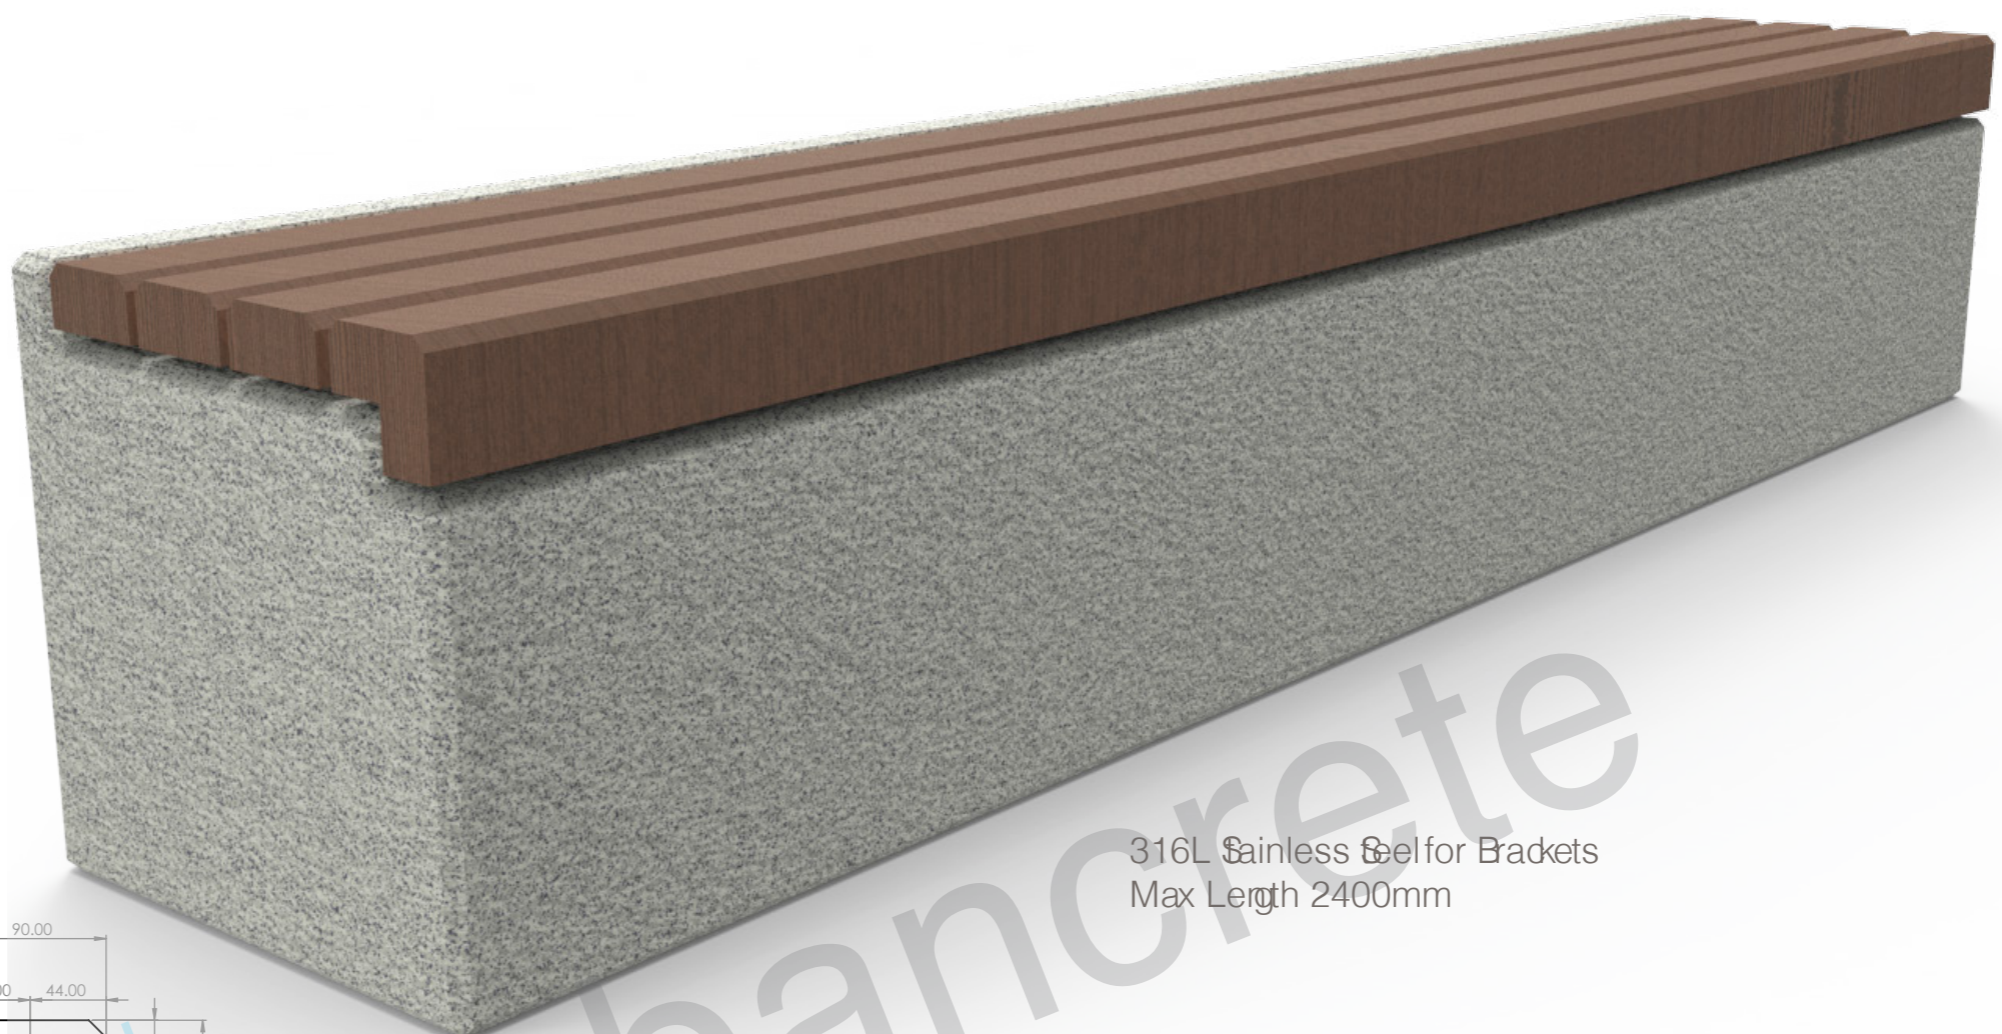

# Cheshire Bench

316L Stainless Steel for Brackets  
Max Length 2400mm

Timber Slats: 3x Cumaru Hardwood 46mm x 90mm Slats  
1x Cumaru Hardwood 90mm x 90mm Slats  
10mm Spacing