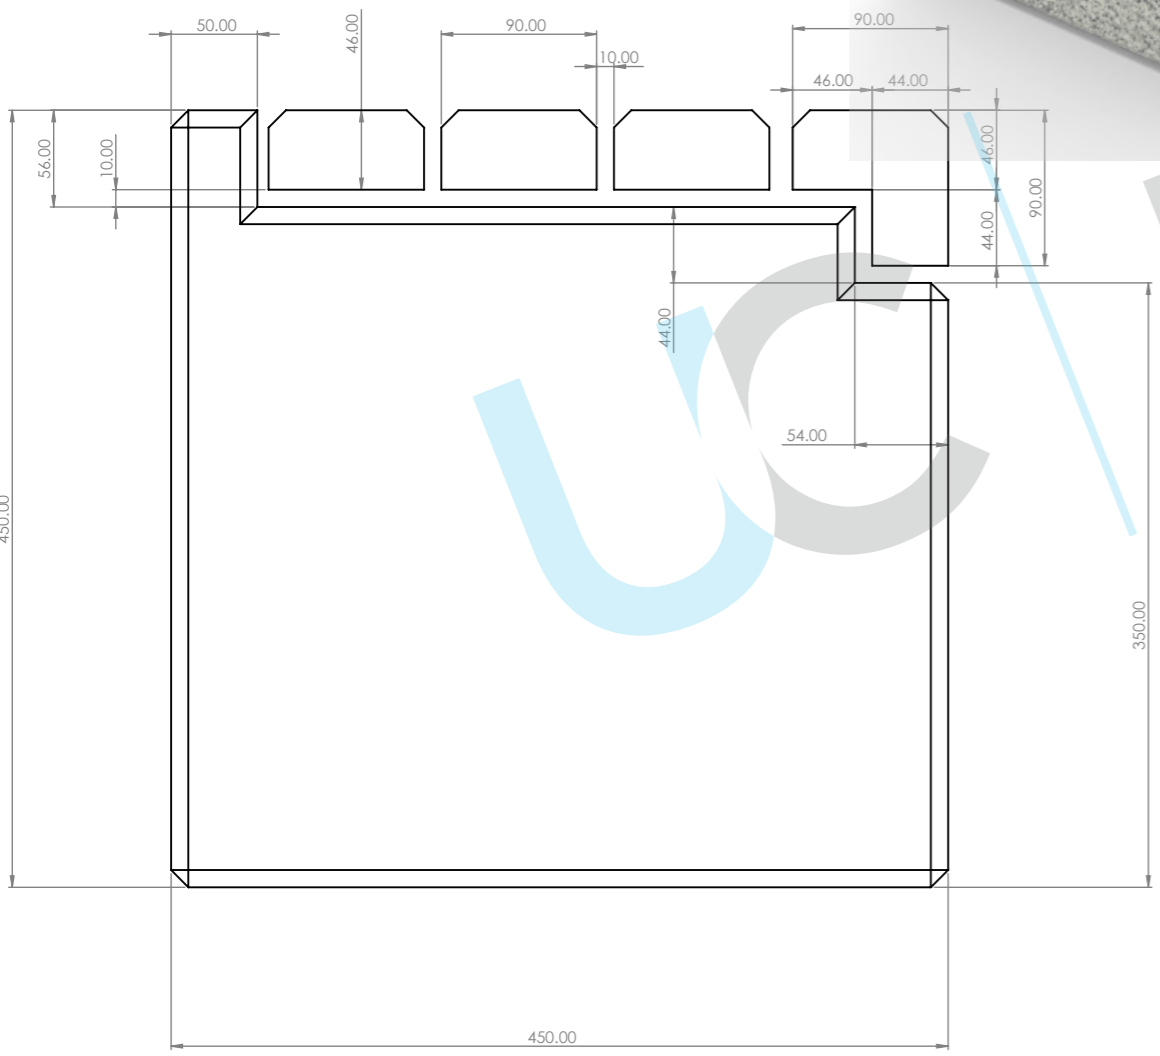

# Cheshire Bench

316L Stainless Steel for Brackets  
Max Length 2400mm

Timber Slats: 3x Cumaru Hardwood 46mm x 90mm Slats  
1x Cumaru Hardwood 90mm x 90mm Slats  
10mm Spacing