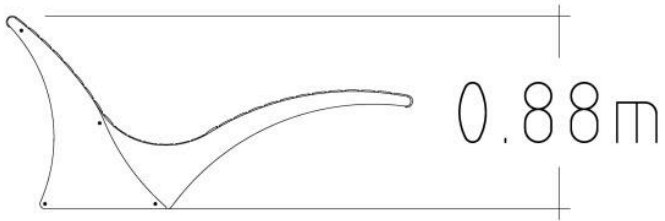

Sun Lounger 1m