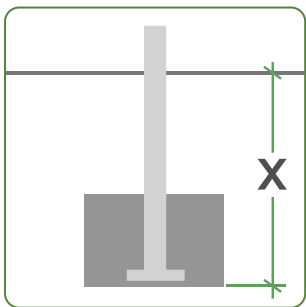

Specifications

Length (mm):	1000 mm
Width (mm):	1860 mm
Height (mm):	880 mm
Net Weight:	105.6 kg
Assembly Time:	0.5 Hours

Anchoring

Cast In Place