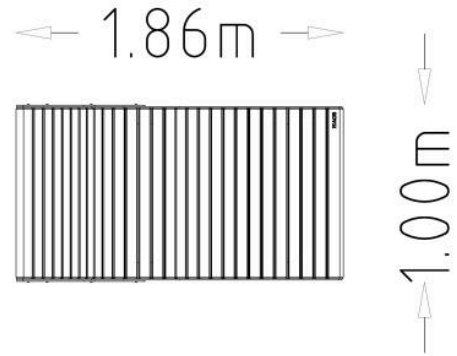

Sun Lounger 1m