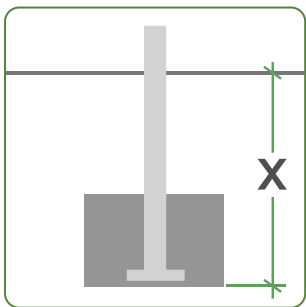

Wheelchair Accessible

Space Needed

Sun Lounger 1m

Specifications

Length (mm):	1000 mm
Width (mm):	1860 mm
Height (mm):	880 mm
Net Weight:	105.6 kg
Assembly Time:	0.5 Hours

Anchoring

Cast In Place

Structural Steel is the ultimate recyclable choice. Our steel, which can be 100% reclaimed at the end of life, is built to last for generations, continuously rejoining the supply chain. Its durability, enhanced by our protective coatings, ensures a long lifespan, reducing ownership costs.