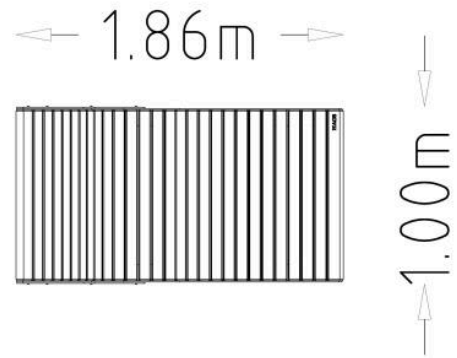

Sunbed Solberga

8096733

The Sunbed Solberga is a durable outdoor lounging option, perfect for community parks, open spaces, and relaxation areas. This single seater variant, with a 1 meter width, offers a cozy and inviting place for individuals to unwind. Designed for comfort, Solberga encourages visitors to enjoy the outdoors, and its timeless wood profile complements the Sofiero range for a cohesive look in any outdoor setting. This variant has cast in place anchoring, and is bark brown, with a galvanized metal frame.

Cast In Place

0 x 0

Bark Brown/Galv

Age Range

Number Of Users

Assembly time

Free Height Fall EN1176

Impact Area EN1176

Wheelchair Accessible

Space Needed

Sun Lounger 1m

Specifications

Length (mm):	1000 mm
Width (mm):	1860 mm
Height (mm):	880 mm
Net Weight:	105.6 kg
Assembly Time:	0.5 Hours

Anchoring

Cast In Place

Structural Steel is the ultimate recyclable choice. Our steel, which can be 100% reclaimed at the end of life, is built to last for generations, continuously rejoining the supply chain. Its durability, enhanced by our protective coatings, ensures a long lifespan, reducing ownership costs.