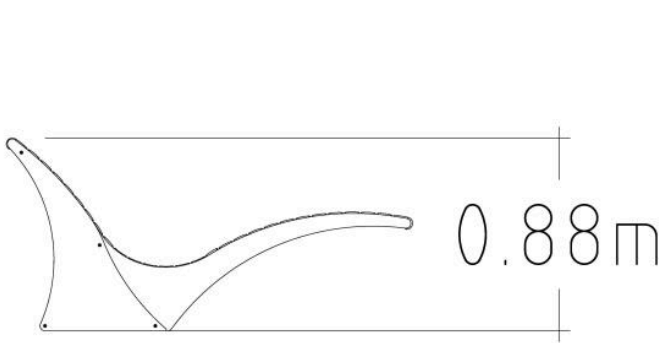

Cast In Place

0 x 0

Bark Brown/Galv

Age Range

Number Of Users

Assembly time

Free Height Fall EN1176

Impact Area EN1176

Wheelchair Accessible

Space Needed

Sun Lounger 1m

Specifications

Length (mm):	1000 mm
Width (mm):	1860 mm
Height (mm):	880 mm
Net Weight:	105.6 kg
Assembly Time:	0.5 Hours

Anchoring

Cast In Place

Structural Steel is the ultimate recyclable choice. Our steel, which can be 100% reclaimed at the end of life, is built to last for generations, continuously rejoining the supply chain. Its durability, enhanced by our protective coatings, ensures a long lifespan, reducing ownership costs.