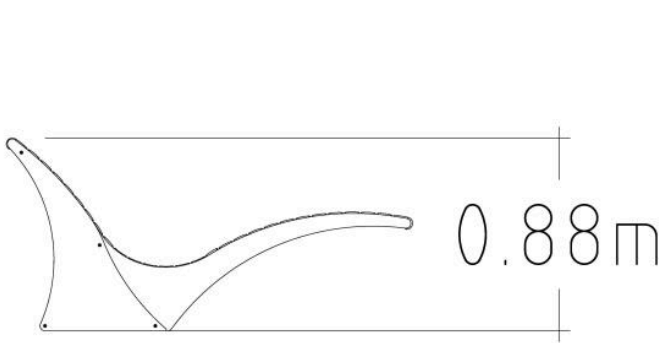

Above Ground

0 x 0

Bark Brown/Galv

Age Range

Number Of Users

Assembly time

Free Height Fall EN1176

Impact Area EN1176

Wheelchair Accessible

Space Needed

Sun Lounger 1m

Specifications

Length (mm):	1000 mm
Width (mm):	1860 mm
Height (mm):	880 mm
Net Weight:	110 kg
Assembly Time:	0.5 Hours

Anchoring

OM

Above Ground