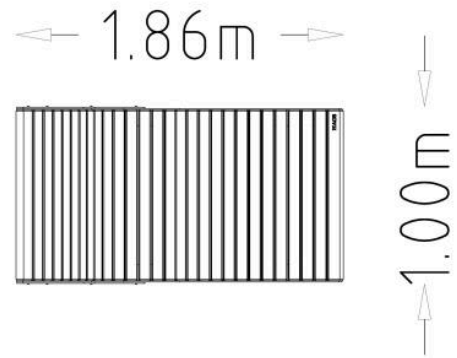

Sunbed Solberga

8090427

The Sunbed Solberga is a durable outdoor lounging option, perfect for community parks, open spaces, and relaxation areas. This single seater variant, with a 1 meter width, offers a cozy and inviting place for individuals to unwind. Designed for comfort, Solberga encourages visitors to enjoy the outdoors, and its timeless wood profile complements the Sofiero range for a cohesive look in any outdoor setting. This variant has above ground anchoring, and is bark brown, with a galvanized metal frame.

Above Ground

0 x 0

Bark Brown/Galv

Age Range

Number Of Users

Assembly time

Free Height Fall EN1176

Impact Area EN1176

Wheelchair Accessible

Space Needed

Sun Lounger 1m

Specifications

Length (mm):	1000 mm
Width (mm):	1860 mm
Height (mm):	880 mm
Net Weight:	110 kg
Assembly Time:	0.5 Hours

Anchoring

OM

Above Ground