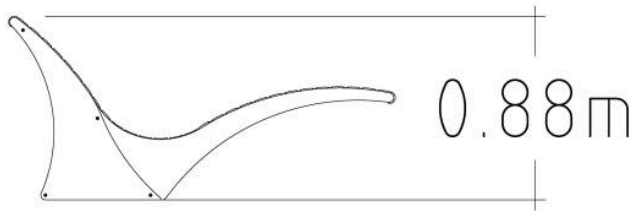

Above Ground

0 x 0

Bark Brown/Galv

Age Range

Number Of Users

Assembly time

Free Height Fall EN1176

Impact Area EN1176

Wheelchair Accessible

Space Needed

1.86m

1.80m

Sun Lounger 1.8m

Specifications

Length (mm):	1860 mm
Width (mm):	1800 mm
Height (mm):	880 mm
Net Weight:	150 kg
Assembly Time:	0.5 Hours

Anchoring