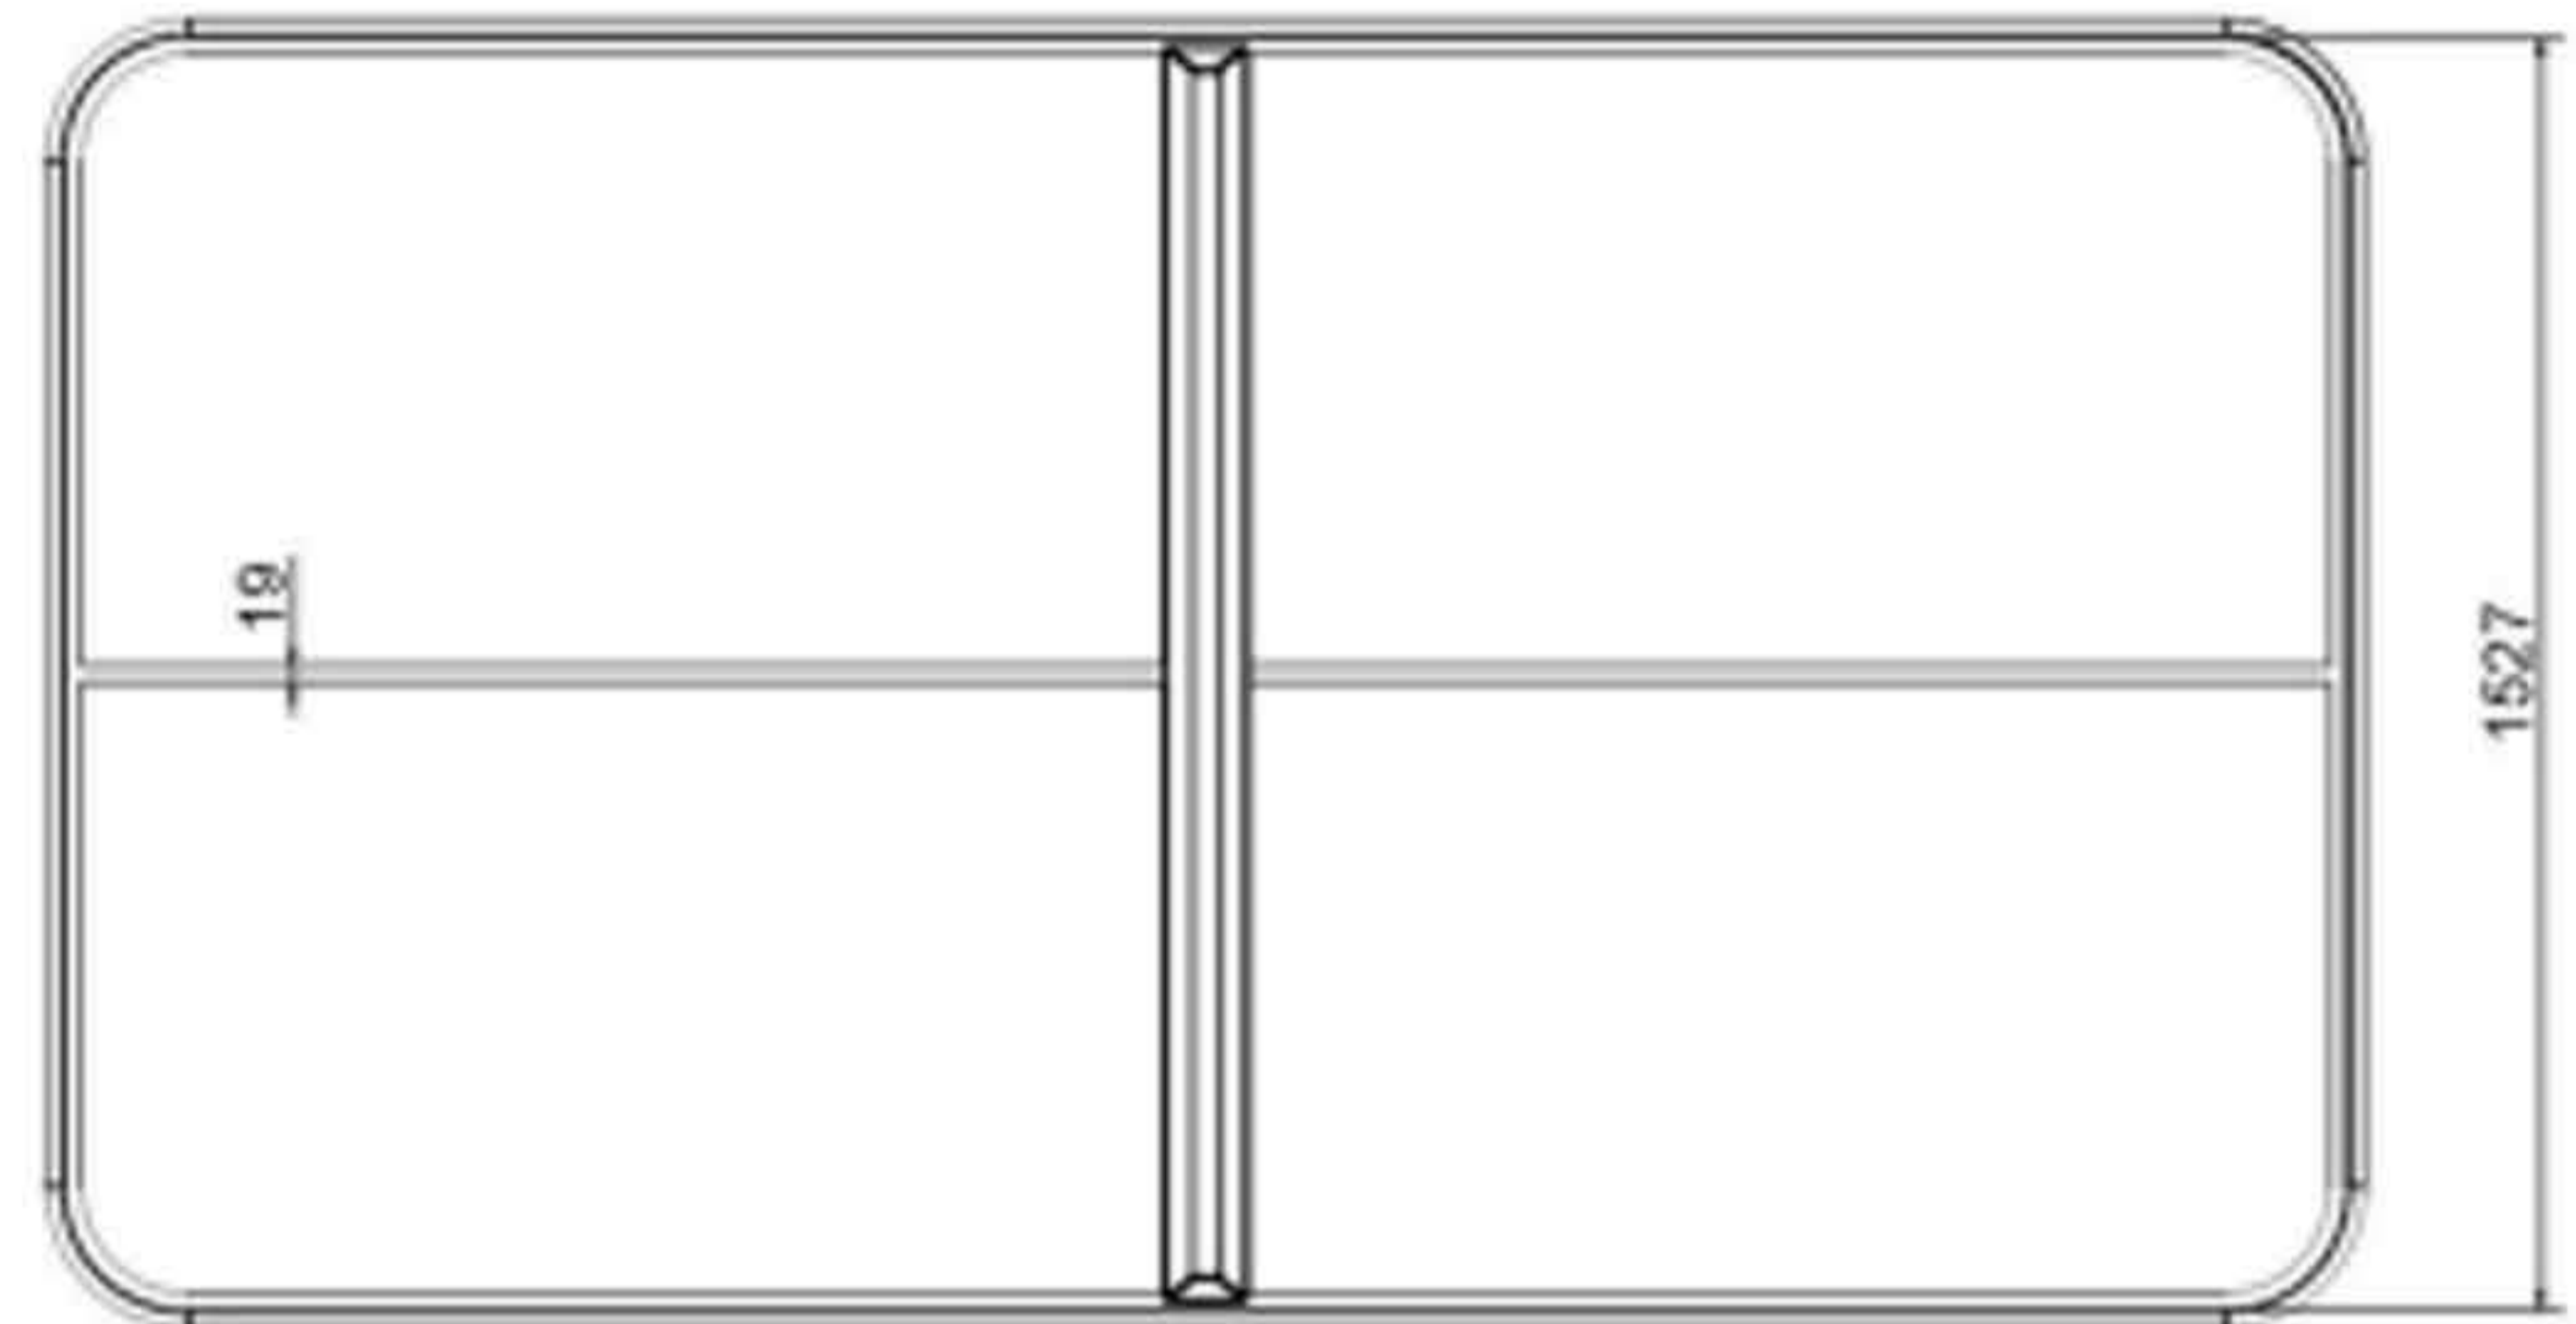

## Concrete Table Tennis Table Rounded Corners

Safety is a priority for Redlynch! This Table Tennis Table has rounded corners in order to improve the safety of playing. Young children can play “round the table” without getting hurt on the corners. Available in green, blue, anthracite or natural concrete finish.

As well as all the other tables this product is moulded in one piece. The steel reinforcement above and below and the two-component lacquer guarantee high quality. This table is weatherproof and vandal-resistant.

### Specifications Concrete Table Tennis Table Rounded

- Dimensions tabletop 274 x 152 cm
- Dimensions underside tabletop 279 x 157 cm
- Tabletop thickness 8,4 cm
- Height tabletop 76 cm
- Height of the net 14,75 cm
- Weight 1360 kg
- Distance legs 183 cm (centre to centre)