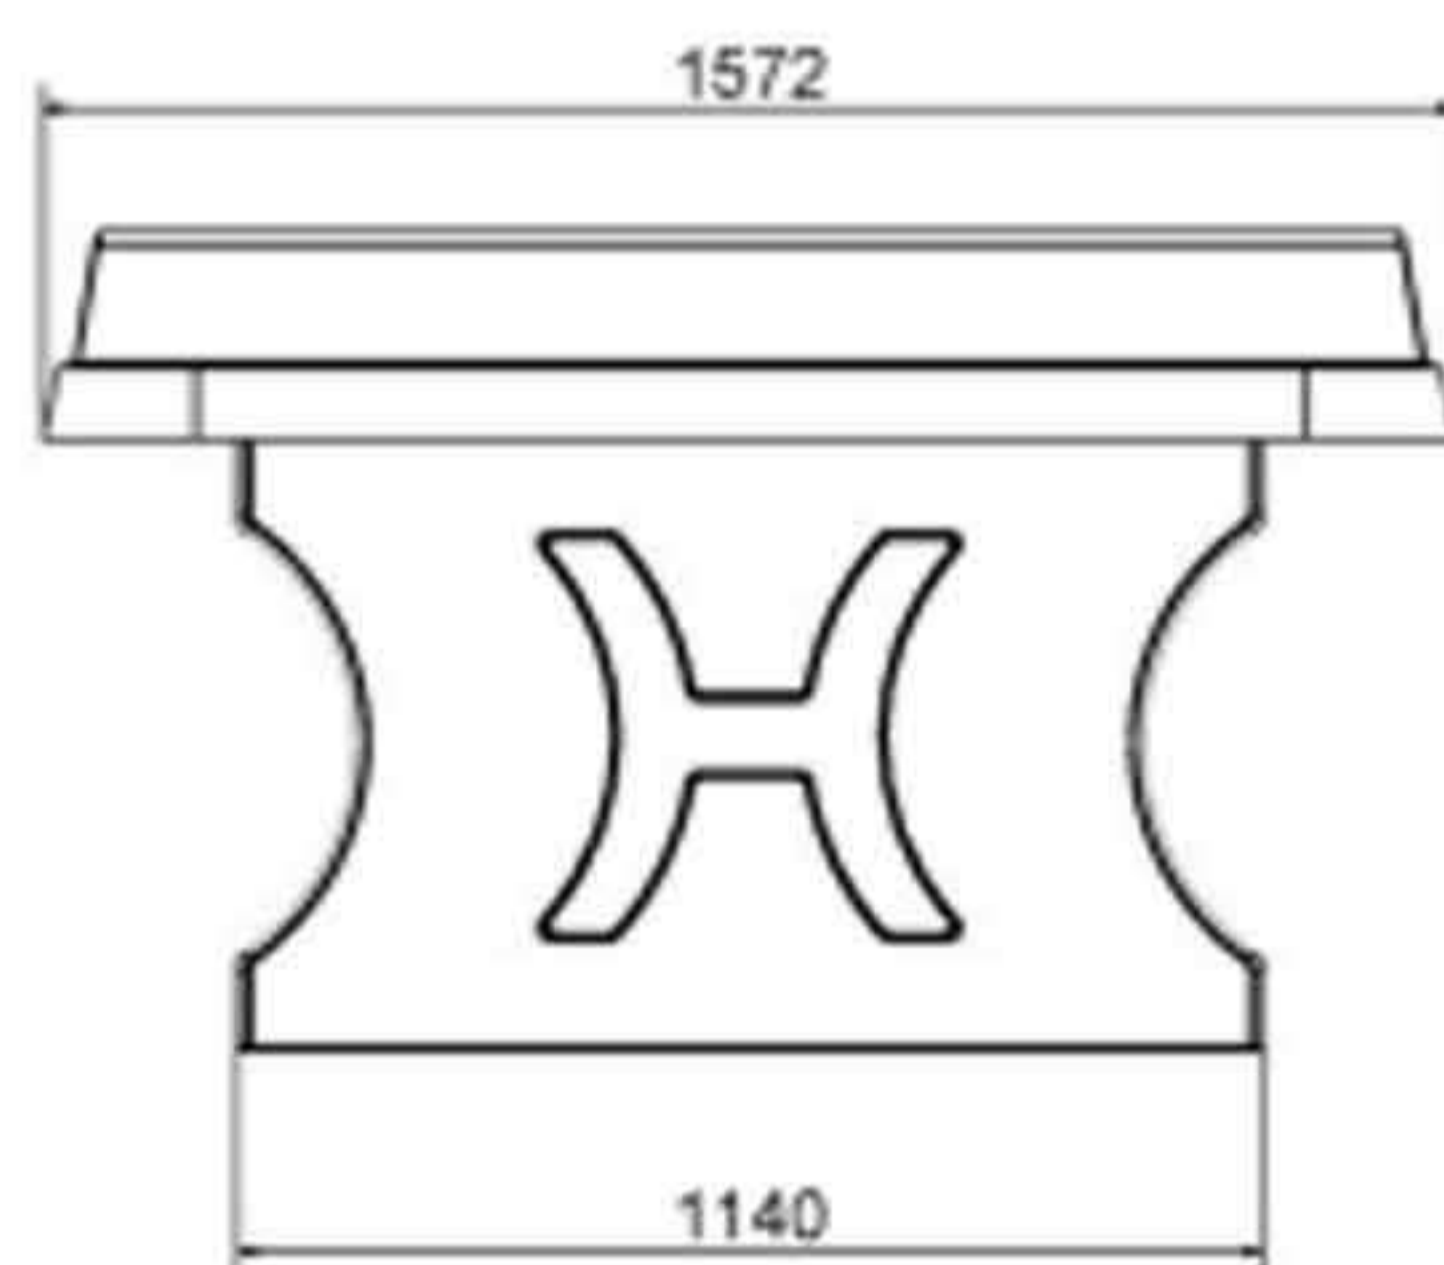

## Concrete Table Tennis Table Rounded Corners

Safety is a priority for Redlynch! This Table Tennis Table has rounded corners in order to improve the safety of playing. Young children can play “round the table” without getting hurt on the corners. Available in green, blue, anthracite or natural concrete finish.

As well as all the other tables this product is moulded in one piece. The steel reinforcement above and below and the two-component lacquer guarantee high quality. This table is weatherproof and vandal-resistant.

### Specifications Concrete Table Tennis Table Rounded

- Dimensions tabletop 274 x 152 cm
- Dimensions underside tabletop 279 x 157 cm
- Tabletop thickness 8,4 cm
- Height tabletop 76 cm
- Height of the net 14,75 cm
- Weight 1360 kg
- Distance legs 183 cm (centre to centre)