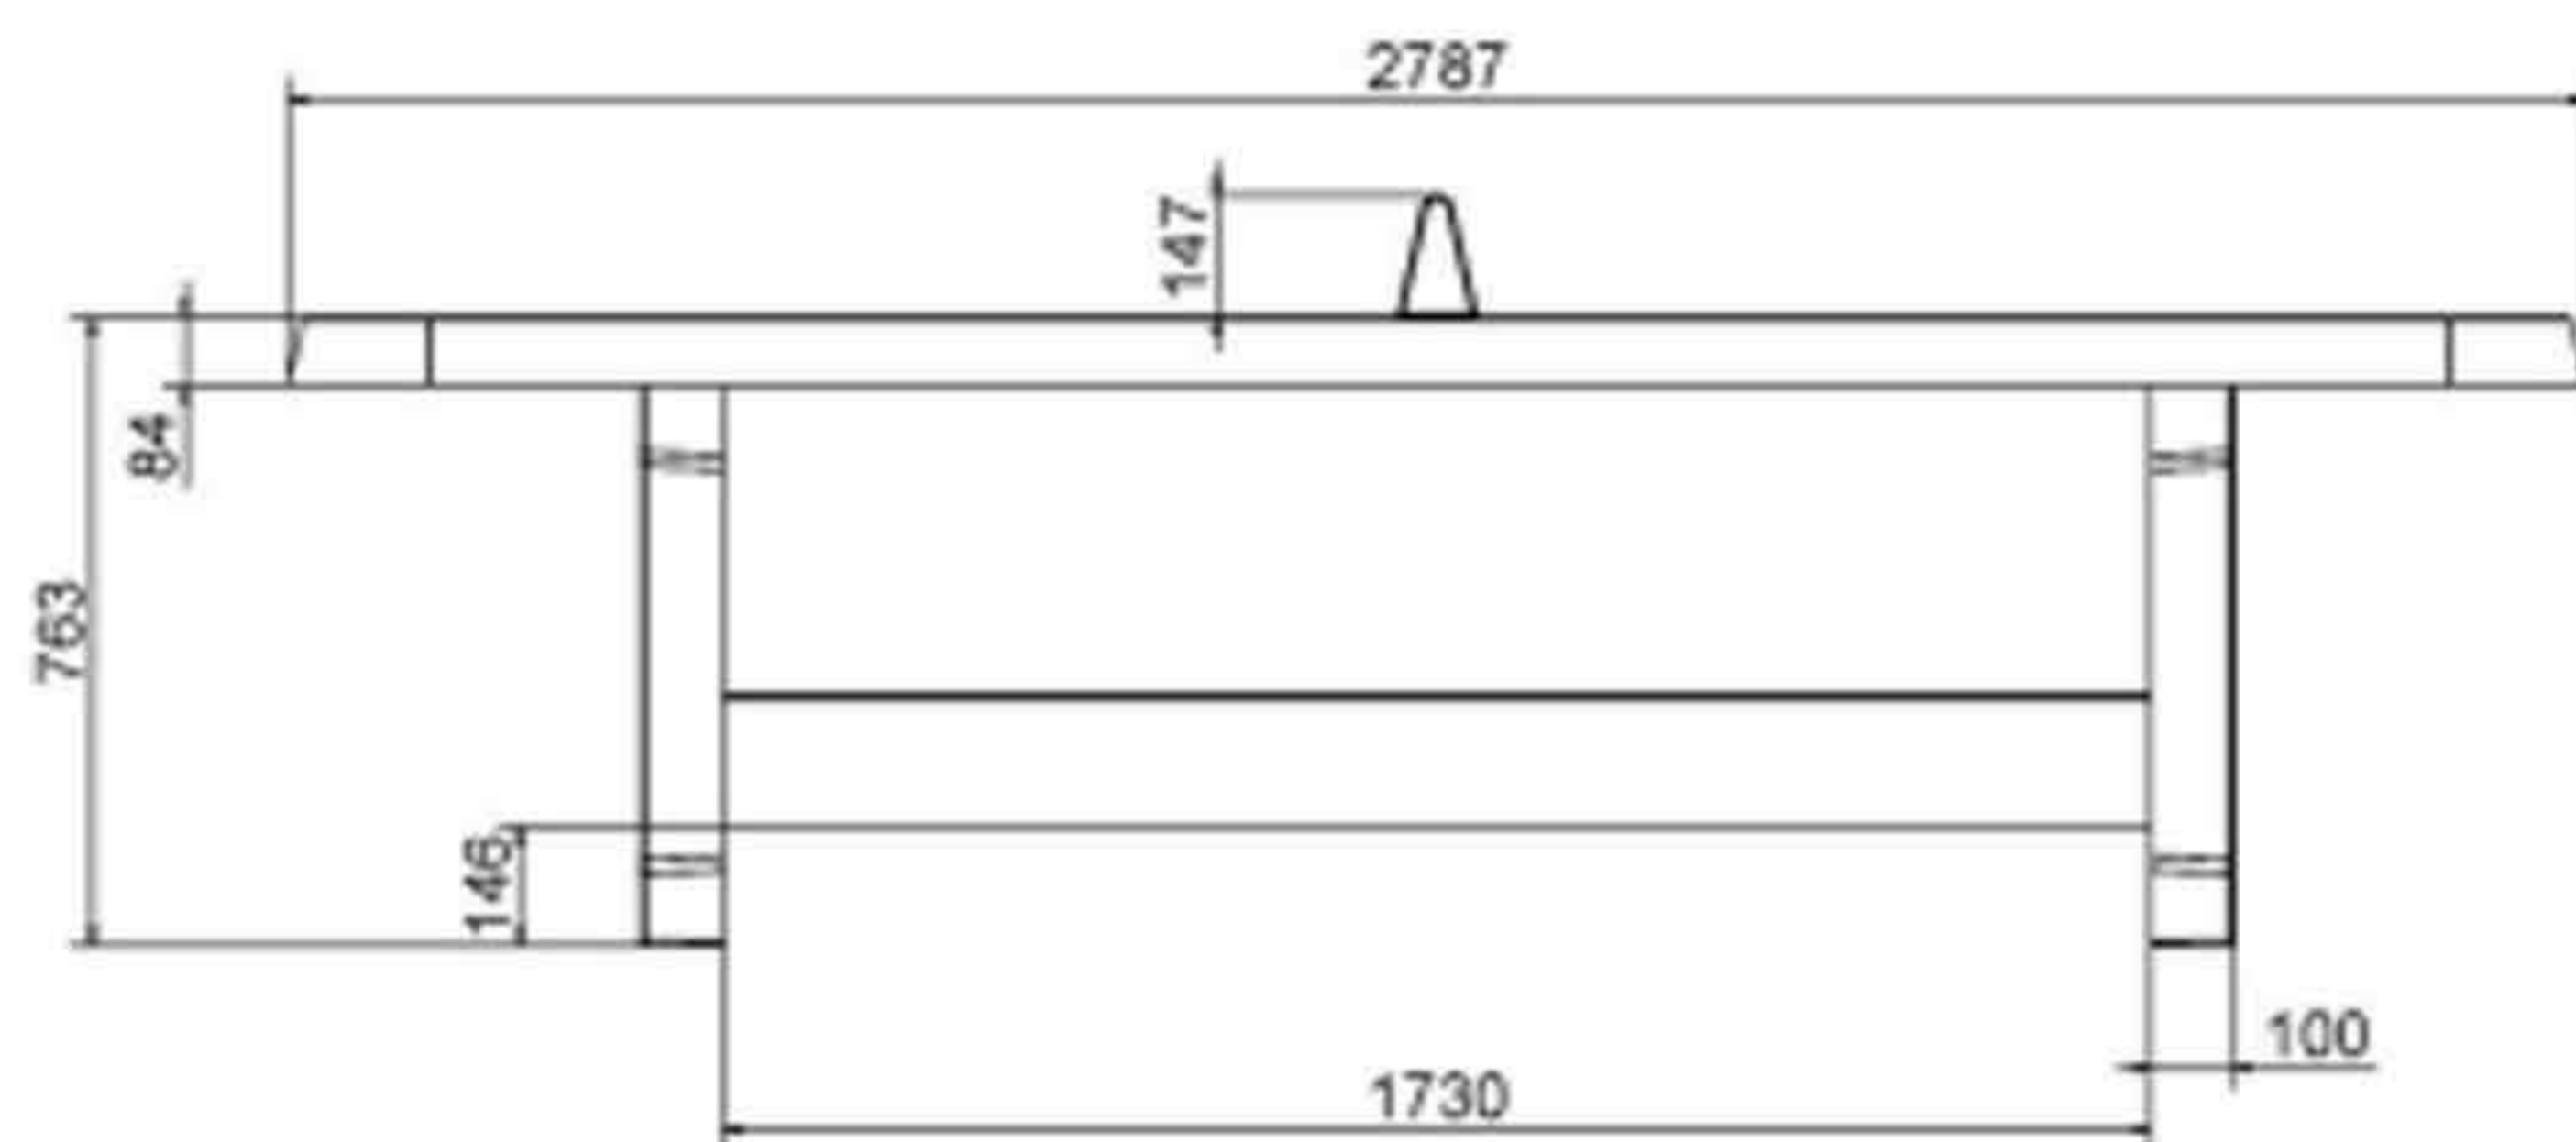

## Concrete Table Tennis Table Rounded Corners

Safety is a priority for Redlynch! This Table Tennis Table has rounded corners in order to improve the safety of playing. Young children can play “round the table” without getting hurt on the corners. Available in green, blue, anthracite or natural concrete finish.

As well as all the other tables this product is moulded in one piece. The steel reinforcement above and below and the two-component lacquer guarantee high quality. This table is weatherproof and vandal-resistant.

### Specifications Concrete Table Tennis Table Rounded

- Dimensions tabletop 274 x 152 cm
- Dimensions underside tabletop 279 x 157 cm
- Tabletop thickness 8,4 cm
- Height tabletop 76 cm
- Height of the net 14,75 cm
- Weight 1360 kg
- Distance legs 183 cm (centre to centre)