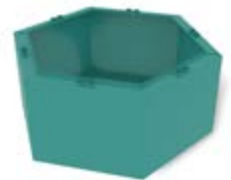

4. Wooden Frame

Use to complete **open planter modules** (those without a trellis), the wooden frame adds a clean, finished edge and softens the overall look. Available in **Nordic Pine** or **Hardwood**.

Hexagon Small

5. Wooden Seat Module

Add a seat to any base module to create informal, comfortable seating. Available in **Nordic Pine** or **Hardwood**.