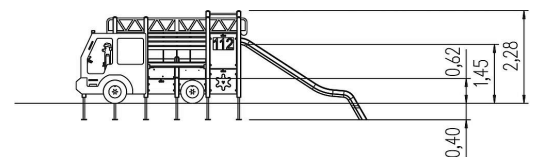

Scope of delivery

24x post structure: SW
 24x post base: galvanised steel
 10x platform structure: SW
 2x panel: HPL
 1x play panel slider: HPL
 1x play panel tube roll: HPL
 1x play panel steering wheel: HPL
 2x panel 112: HPL
 4x passage protection: stainless steel
 2x grip set: aluminium, plastic-coated
 1x climbing panel: HPL, climbing grips
 1x balancing beam: SW
 1x net bridge: SW, plastic-coated steel cable
 1x backrest: HPL
 1x seat board: HPL
 1x dashboard: HPL, plastic
 2x blue light: SW
 1x car body fire brigade car: SW, HPL
 3x lathe sliding roller shutter: SW
 1x turnable ladder: HPL
 1x vertical ladder: stainless steel
 1x fire fighter: SW, stainless steel, HPL

fittings: stainless steel

fire engine, solo

Technical data

	Material	SW pi
	Minimum space	10,23x4,66x3,25 m
	Impact protection net	39,5 m ²
	Free falling height	145 cm
	Ground constitution GE/NL/B	at least lawn
	Ground constitution all except GE/NL/B	at least sand
	Largest section	171x159x2 cm
	Certificate	Z2_010651_0526_Rev00
	Tested according to standard	EN 1176 - 1/3/7