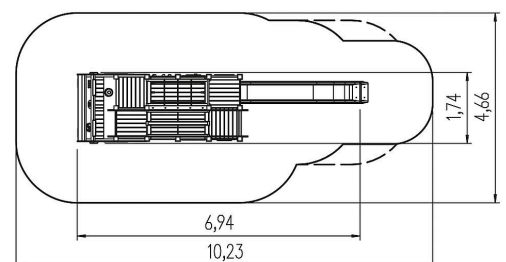

Scope of delivery

24x post structure: SW
 24x post base: galvanised steel
 10x platform structure: SW
 2x panel: HPL
 1x play panel slider: HPL
 1x play panel tube roll: HPL
 1x play panel steering wheel: HPL
 2x panel 112: HPL
 4x passage protection: stainless steel
 2x grip set: aluminium, plastic-coated
 1x climbing panel: HPL, climbing grips
 1x balancing beam: SW
 1x net bridge: SW, plastic-coated steel cable
 1x backrest: HPL
 1x seat board: HPL
 1x dashboard: HPL, plastic
 2x blue light: SW
 1x car body fire brigade car: SW, HPL
 3x lathe sliding roller shutter: SW
 1x turnable ladder: HPL
 1x vertical ladder: stainless steel
 1x fire fighter: SW, stainless steel, HPL

fittings: stainless steel

fire engine, solo

Technical data

	Material	SW pi
	Minimum space	10,23x4,66x3,25 m
	Impact protection net	39,5 m ²
	Free falling height	145 cm
	Ground constitution GE/NL/B	at least lawn
	Ground constitution all except GE/NL/B	at least sand
	Largest section	171x159x2 cm
	Certificate	Z2_010651_0526_Rev00
	Tested according to standard	EN 1176 - 1/3/7