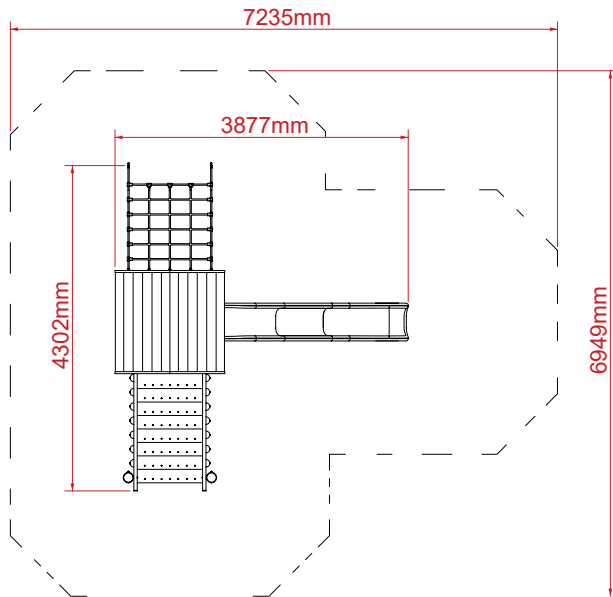

K-71 L-SHAPED RIGHT STANDARD TOWER with Net

**K-71 L-SHAPED RIGHT
Net opp Steps**

**K-71 L-SHAPED RIGHT
Net opp Slide**