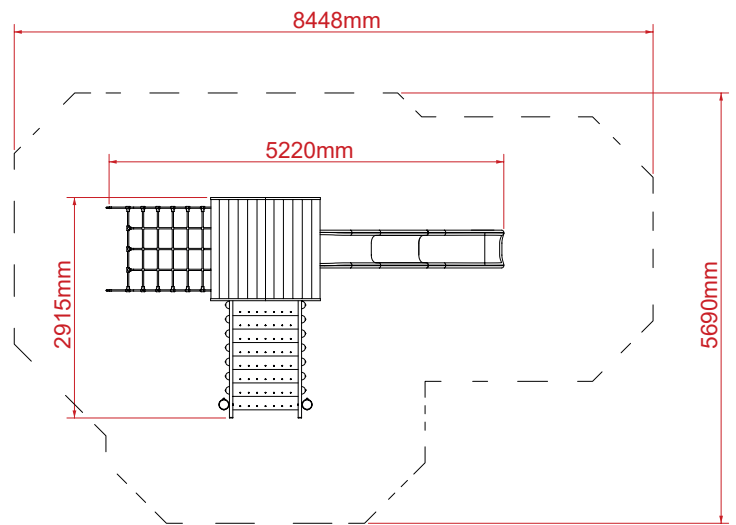

K-71 L-SHAPED RIGHT STANDARD TOWER with Net

**K-71 L-SHAPED RIGHT
Net opp Steps**

**K-71 L-SHAPED RIGHT
Net opp Slide**