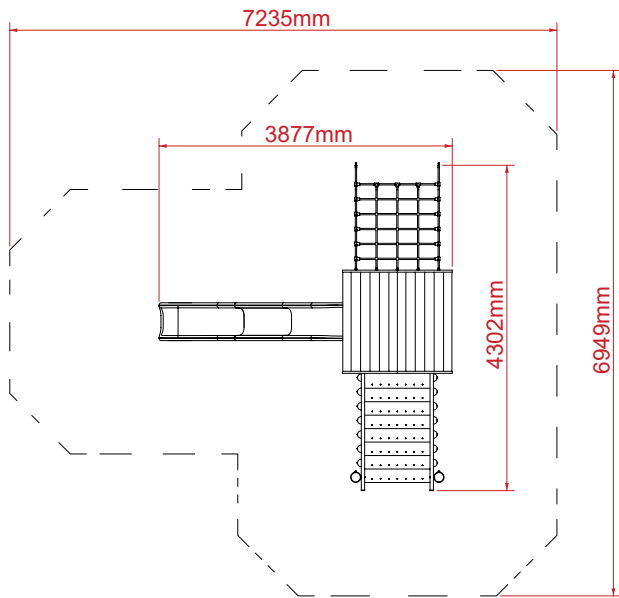

**K-71 L-SHAPED LEFT STANDARD TOWER
with NET**

**K-71 L-SHAPED LEFT
Net opp Steps**

**K-71 L-SHAPED LEFT
Net opp Slide**