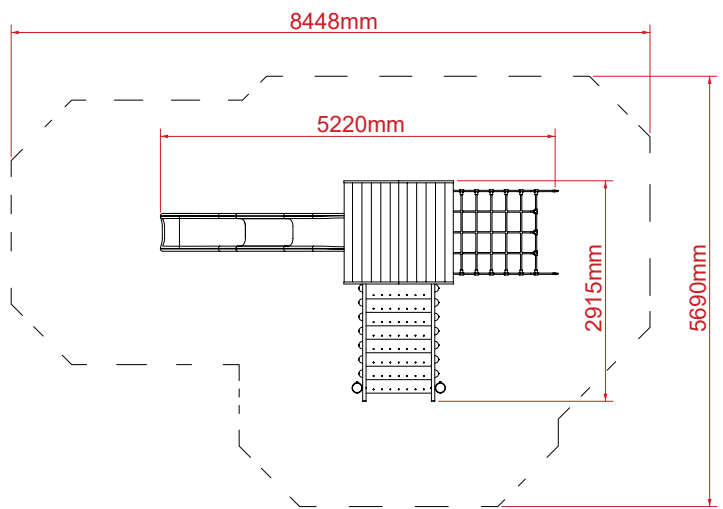

**K-71 L-SHAPED LEFT STANDARD TOWER
with NET**

**K-71 L-SHAPED LEFT
Net opp Steps**

**K-71 L-SHAPED LEFT
Net opp Slide**