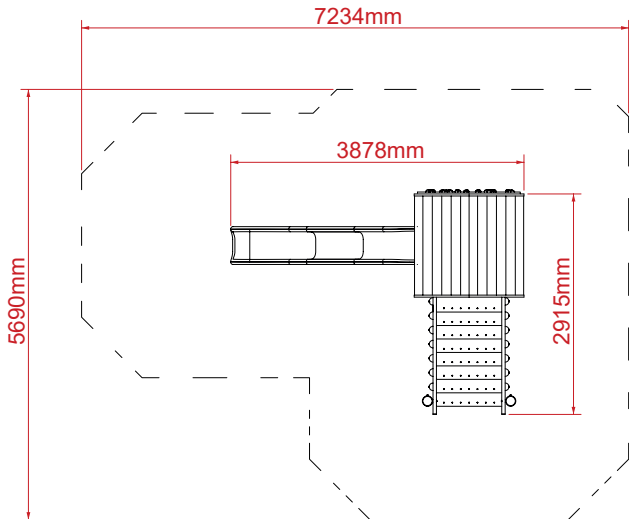

**K-71 L-SHAPED LEFT STANDARD TOWER
with CLIMBING ROCK WALL**

**K-71 L-SHAPED LEFT
CRW opp Steps**

**K-71 L-SHAPED LEFT
CRW opp Slide**