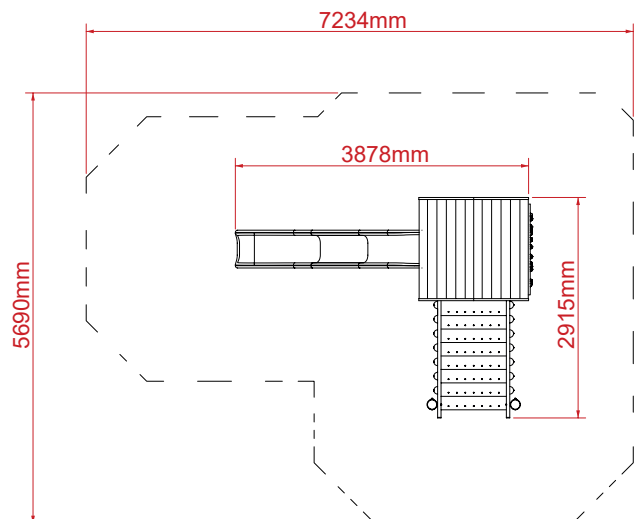

**K-71 L-SHAPED LEFT STANDARD TOWER
with CLIMBING ROCK WALL**

**K-71 L-SHAPED LEFT
CRW opp Steps**

**K-71 L-SHAPED LEFT
CRW opp Slide**