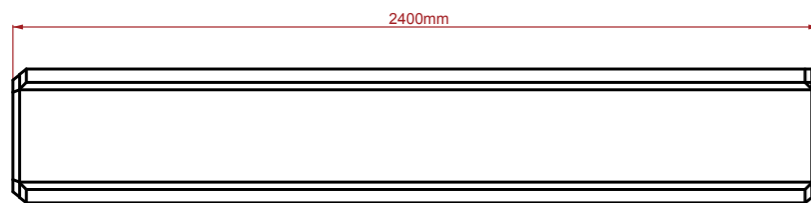

Natural Log Bench: CP-NLB

This product offers a unique and totally natural seating alternative to mass produced benches. It is freestanding, set at just above ground level, and is suitable for both children and adults to use.

- Standard length is size 2.4m long however sizes can be adjusted to suit from 2.0 to 3.0m
- Species used: Douglas Fir, European Larch or Scots Pine
- Diameter dimensions 350-450mm
- Planed and sanded top seat with chamfered ends, flat bottom, 300mm high, 400mm wide
- Some bark still attached which may fall off as the product ages
- 100mm hardwood block legs to allow for levelling
- FSC chain of custody

Please note: a forklift is required to move the Natural Log Benches around.

Plan View

Front View

Side View

Natural Log Bench

Specification:

Douglas Fir 300-400mm diameter x 300-400mm high

Product Specification:

Dimensions:	L: 2.40m D: 0.30m / 0.40m H: 0.30m / 0.40m	Safety Surfacing Area:	0m ²
Age Range:	1+ years	Assembly:	Installation Required
Play Type:	Active	Mass of Heaviest Part:	kg
Free Fall Height:	0.40m	Dimensions of Largest Part:	L: 2.40m D: 0.40m H: 0.40m
Free Space Required:	L: 0m W: 0m	Conformity to EN1176:	NA