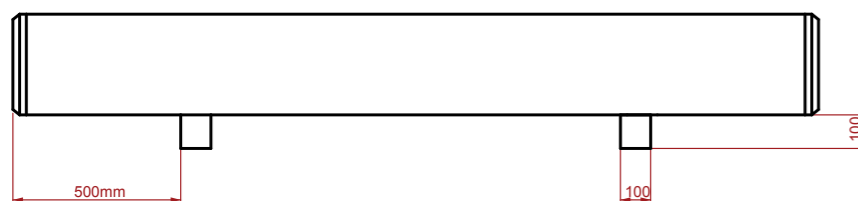

- Standard length is size 2.4m long however sizes can be adjusted to suit from 2.0 to 3.0m
- Species used: Douglas Fir, European Larch or Scots Pine
- Diameter dimensions 350-450mm
- Planed and sanded top seat with chamfered ends, flat bottom, 300mm high, 400mm wide
- Some bark still attached which may fall off as the product ages
- 100mm hardwood block legs to allow for levelling
- FSC chain of custody

Please note: a forklift is required to move the Natural Log Benches around.

Plan View

Front View

Side View

Natural Log Bench

Specification:

Douglas Fir 300-400mm diameter x 300-400mm high

Product Specification:

Dimensions:	L: 2.40m D: 0.30m / 0.40m H: 0.30m / 0.40m	Safety Surfacing Area:	0m ²
Age Range:	1+ years	Assembly:	Installation Required
Play Type:	Active	Mass of Heaviest Part:	kg
Free Fall Height:	0.40m	Dimensions of Largest Part:	L: 2.40m D: 0.40m H: 0.40m
Free Space Required:	L: 0m W: 0m	Conformity to EN1176:	NA