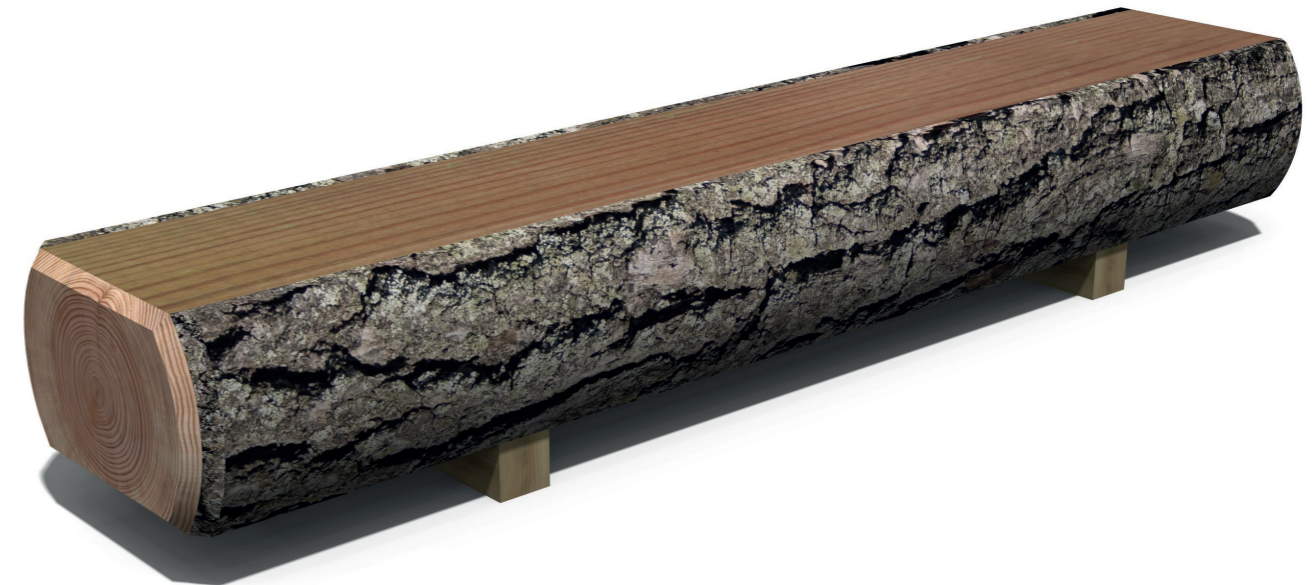

Natural Log Bench: CP-NLB

This product offers a unique and totally natural seating alternative to mass produced benches. It is freestanding, set at just above ground level, and is suitable for both children and adults to use.

- Standard length is size 2.4m long however sizes can be adjusted to suit from 2.0 to 3.0m
- Species used: Douglas Fir, European Larch or Scots Pine
- Diameter dimensions 350-450mm
- Planed and sanded top seat with chamfered ends, flat bottom, 300mm high, 400mm wide
- Some bark still attached which may fall off as the product ages
- 100mm hardwood block legs to allow for levelling
- FSC chain of custody

Each bench is unique depending on size and species of tree and bark will fall off over time adding charm and dimensions may vary as these are natural products. Timber is a renewable resource, recyclable and biodegradable, and only timbers from sustainably managed sources are used.

Please note: a forklift is required to move the Natural Log Benches around.

Plan View

Front View

Side View

Natural Log Bench

Specification:

Douglas Fir 300-400mm diameter x 300-400mm high

Product Specification: