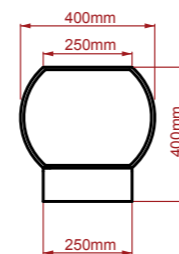

- Standard length is size 2.4m long however sizes can be adjusted to suit from 2.0 to 3.0m
- Species used: Douglas Fir, European Larch or Scots Pine
- Diameter dimensions 350-450mm
- Planed and sanded top seat with chamfered ends, flat bottom, 300mm high, 400mm wide
- Some bark still attached which may fall off as the product ages
- 100mm hardwood block legs to allow for levelling
- FSC chain of custody

Please note: a forklift is required to move the Natural Log Benches around.

Plan View

Front View

Side View

Natural Log Bench

Specification:

Douglas Fir 300-400mm diameter x 300-400mm high

Product Specification:

Dimensions:	L: 2.40m D: 0.30m / 0.40m H: 0.30m / 0.40m	Safety Surfacing Area:	0m ²
Age Range:	1+ years	Assembly:	Installation Required
Play Type:	Active	Mass of Heaviest Part:	kg
Free Fall Height:	0.40m	Dimensions of Largest Part:	L: 2.40m D: 0.40m H: 0.40m
Free Space Required:	L: 0m W: 0m	Conformity to EN1176:	NA