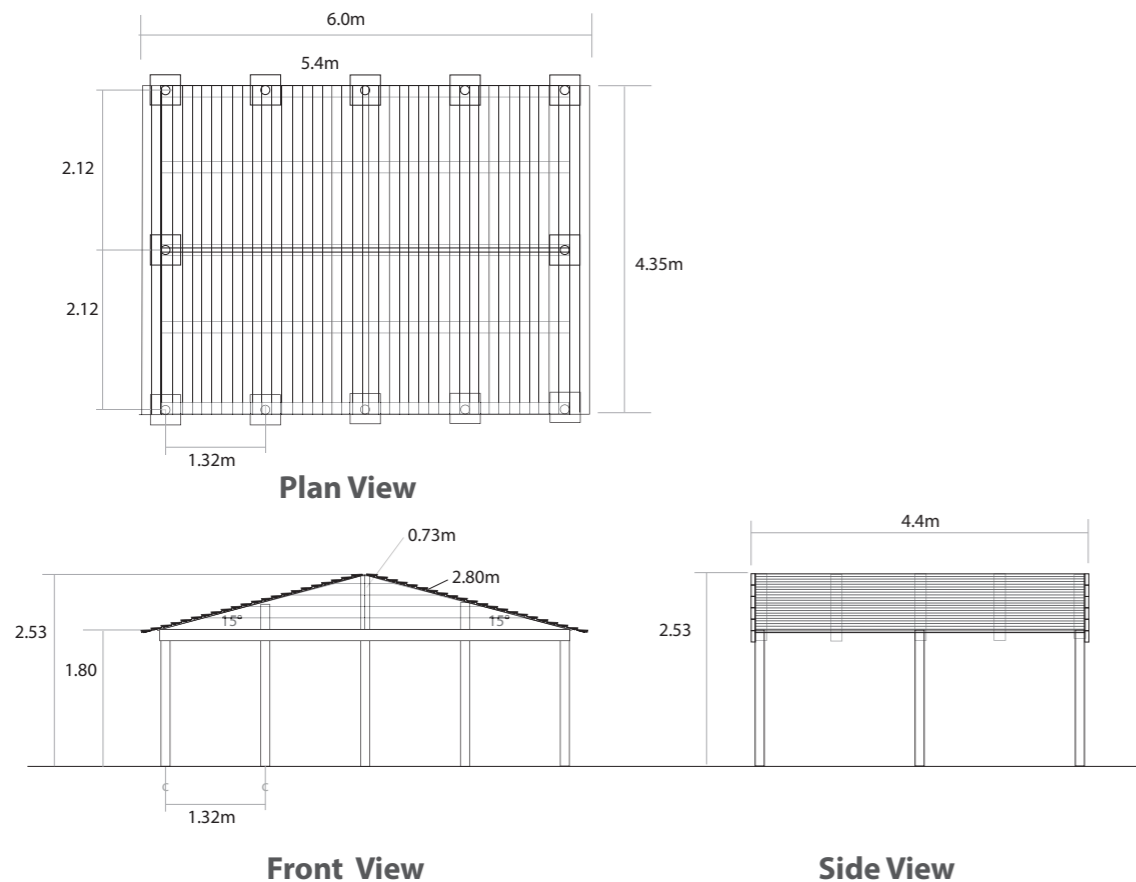

Large Outdoor Play Shelter: CP-OPS-6.0

This product is a high quality outdoor play shelter which has a wide variety of uses. It is approximately 6m x 4.5m with a pitched roof, 3 sides, and a timber floor.

The pitched roof is 2.5m from the apex to the ground and the roofline where it meets the walls is approximately 1.80 high.

It is ideal for schools and nurseries as an outdoor classroom, or as a useful outdoor shelter for tourist destinations and the leisure industry.

This product can be modified with additional seating, an access ramp, or sliding door if required. Alternatively, it can be turned into a covered outdoor sandpit by covering the floor with play sand.

The roof is constructed using quality overlapping panels with dressed timber end cap timbers for a clean finish. We are able to create bespoke sizes to suit the space available, as required.

Timber is a renewable resource, recyclable and biodegradable, and only timbers from sustainably-managed sources are used.

Specifications:

Quality timbers, fixtures and fittings

Product Dimensions:

Dimensions: L: 6.0m W: 4.35m H: 2.53m