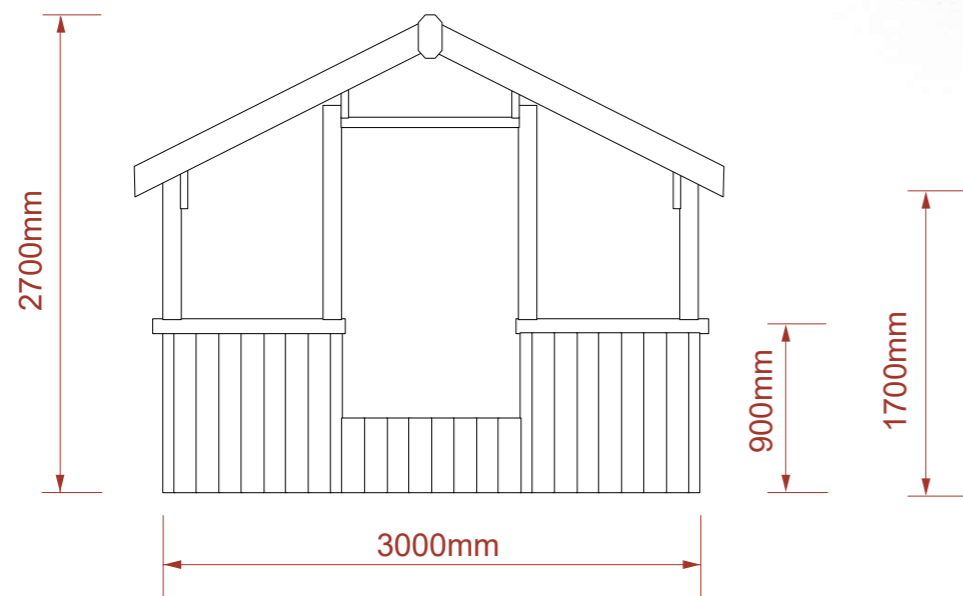

Outdoor Play Shelter: CP-OPS + SANDPIT

This product is a high quality outdoor play shelter which has a sandpit floor added to create a unique outdoor space for children of all ages to enjoy. The floor space is 3.0m by 2.2m and is enclosed on the sides.

This product can be modified with additional seating, an access ramp, or sliding door if required.

The roof is constructed using quality overlapping panels with dressed timber end cap timbers for a clean finish.

Timber is a renewable resource, recyclable and biodegradable, and only timbers from sustainably-managed sources are used.

Front View

Product Dimensions: all sizes are approximate and for guidance only

Dimensions:	L: 3000mm W: 2210 H: 2700m	Safety Surfacing Area:	N/A
Age Range:	All ages	Assembly:	Installation Required
Play Type:	Sensory / Imaginative	Mass of Heaviest Part:	kg
Free Fall Height:	N/A	Footprint:	3000mm x 2210mm