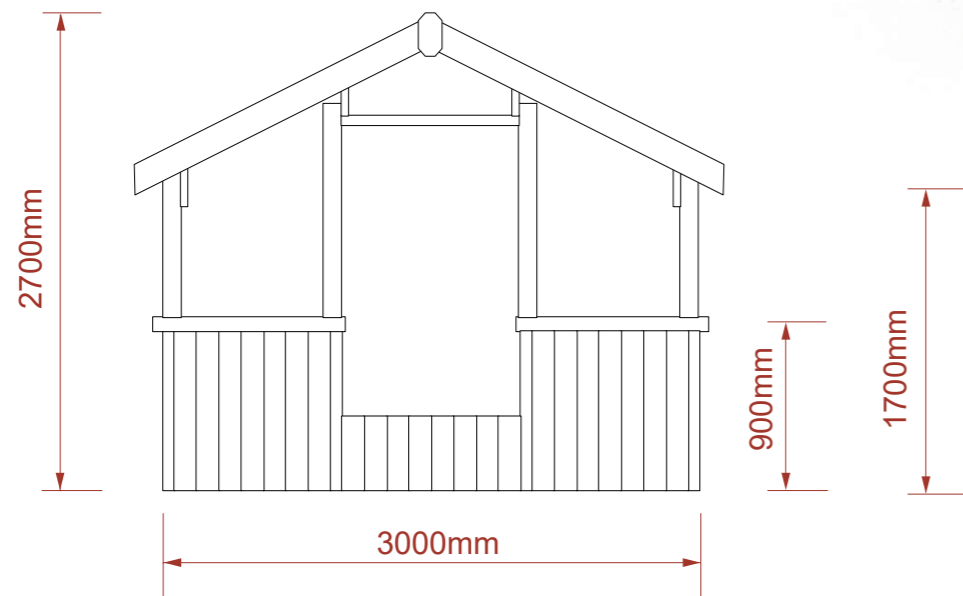

Outdoor Play Shelter: CP-OPS

This product is a high quality outdoor play shelter which is suitable for children and people of all ages to enjoy.

The floor space is 3.0m by 2.2m and is enclosed on the sides.

This product can be modified with additional seating, an access ramp, or sliding door if required. Or turn it into a covered outdoor sandpit by covering the floor with play sand.

The roof is constructed using quality overlapping panels with dressed timber end cap timbers for a clean finish.

Timber is a renewable resource, recyclable and biodegradable, and only timbers from sustainably-managed sources are used.

Front View