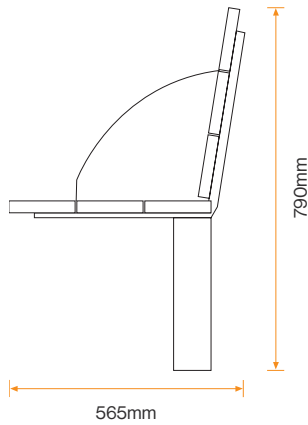

Willenhall Seat BX14 4015

Options

- Available baseplated

Diagram