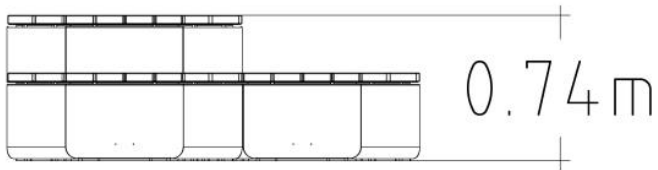

Specifications

Length (mm):	2100 mm
Width (mm):	2100 mm
Height (mm):	740 mm
Net Weight:	310.63 kg
Assembly Time:	4 Hours

Anchoring

OM

Above Ground