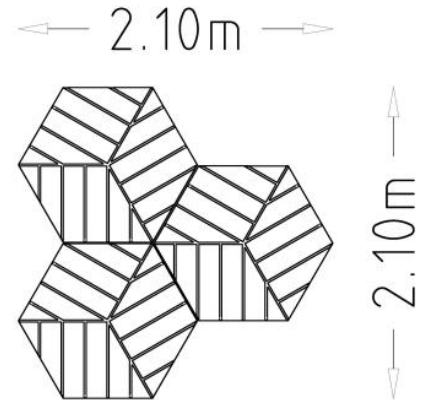

HAGS®

Product Information

Seating Combination Rosenlund

8096429

Above Ground

0 x 0

Grey

The Seating Combination Rosenlund features three hexagon seating modules, creating a functional and visually appealing arrangement. Part of the versatile modular outdoor furniture Rosenlund range, this setup is ideal for parks, community spaces, and residential areas, offering a cohesive seating design. The hexagon benches form a comfortable gathering spot, enhancing outdoor areas with natural appeal and a welcoming space for relaxation and social interaction. This variant is grey.

Age Range

Number Of Users

Assembly time

Free Height Fall EN1176

Impact Area EN1176

Accessible

Space Needed

Specifications

Length (mm):	2100 mm
Width (mm):	2100 mm
Height (mm):	740 mm
Net Weight:	310.63 kg
Assembly Time:	4 Hours

Anchoring

OM

Above Ground

Structural Steel is the ultimate recyclable choice. Our steel, which can be 100% reclaimed at the end of life, is built to last for generations, continuously rejoining the supply chain. Its durability, enhanced by our protective coatings, ensures a long lifespan, reducing ownership costs.