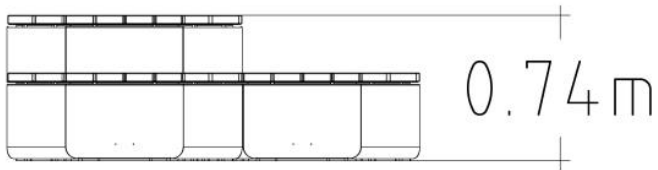

Above Ground

0 x 0

Blue

Age Range

Number Of Users

Assembly time

Free Height Fall EN1176

Impact Area EN1176

Accessible

Space Needed

Specifications

Length (mm):	2100 mm
Width (mm):	2100 mm
Height (mm):	740 mm
Net Weight:	351.0699 kg
Assembly Time:	4 Hours

Anchoring

OM

Above Ground

Structural Steel is the ultimate recyclable choice. Our steel, which can be 100% reclaimed at the end of life, is built to last for generations, continuously rejoining the supply chain. Its durability, enhanced by our protective coatings, ensures a long lifespan, reducing ownership costs.