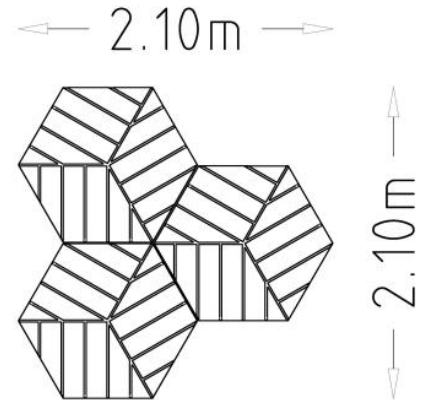

HAGS[®]

Product Information

Seating Combination Rosenlund

8096426

The Seating Combination Rosenlund features three hexagon seating modules, creating a functional and visually appealing arrangement. Part of the versatile modular outdoor furniture Rosenlund range, this setup is ideal for parks, community spaces, and residential areas, offering a cohesive seating design. The hexagon benches form a comfortable gathering spot, enhancing outdoor areas with natural appeal and a welcoming space for relaxation and social interaction. This variant is blue.

Above Ground

0 x 0

Blue

Age Range

Number Of Users

Assembly time

Free Height Fall EN1176

Impact Area EN1176

Accessible

Space Needed

Specifications

Length (mm):	2100 mm
Width (mm):	2100 mm
Height (mm):	740 mm
Net Weight:	351.0699 kg
Assembly Time:	4 Hours

Anchoring

OM

Above Ground

Structural Steel is the ultimate recyclable choice. Our steel, which can be 100% reclaimed at the end of life, is built to last for generations, continuously rejoining the supply chain. Its durability, enhanced by our protective coatings, ensures a long lifespan, reducing ownership costs.