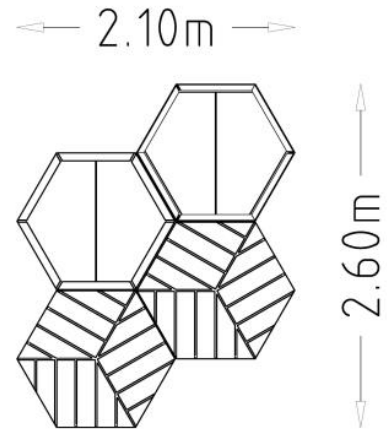

Age Range

Number Of Users

Assembly time

Free Height Fall EN1176

Impact Area EN1176

Accessible

Space Needed

Specifications

Length (mm):	2100 mm
Width (mm):	2600 mm
Height (mm):	1570 mm
Net Weight:	415.67 kg
Assembly Time:	6 Hours

Anchoring

OM

Above Ground

Structural Steel is the ultimate recyclable choice. Our steel, which can be 100% reclaimed at the end of life, is built to last for generations, continuously rejoining the supply chain. Its durability, enhanced by our protective coatings, ensures a long lifespan, reducing ownership costs.