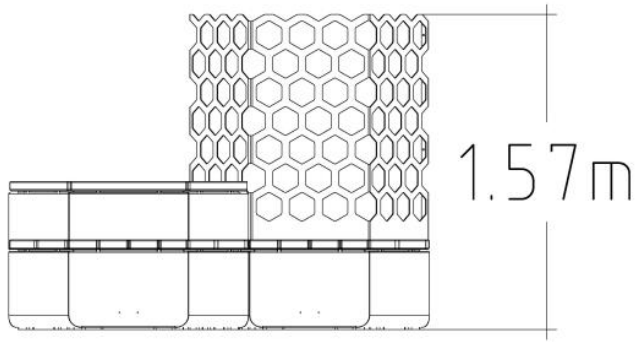

Age Range

Number Of Users

Assembly time

Free Height Fall EN1176

Impact Area EN1176

Accessible

Space Needed

Specifications

Length (mm):	2100 mm
Width (mm):	2600 mm
Height (mm):	1570 mm
Net Weight:	415.67 kg
Assembly Time:	6 Hours

Anchoring

OM

Above Ground

Structural Steel is the ultimate recyclable choice. Our steel, which can be 100% reclaimed at the end of life, is built to last for generations, continuously rejoining the supply chain. Its durability, enhanced by our protective coatings, ensures a long lifespan, reducing ownership costs.