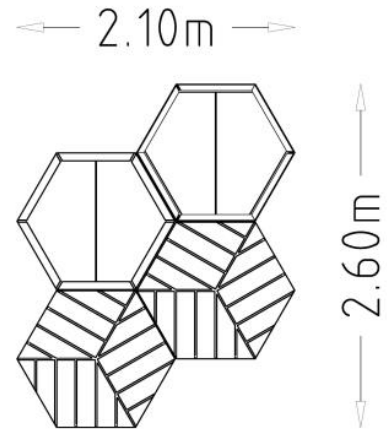

Age Range

Number Of Users

Assembly time

Free Height Fall EN1176

Impact Area EN1176

Accessible

Space Needed

Specifications

Length (mm):	2100 mm
Width (mm):	2600 mm
Height (mm):	1570 mm
Net Weight:	470.55 kg
Assembly Time:	6 Hours

Anchoring

OM

Above Ground

Structural Steel is the ultimate recyclable choice. Our steel, which can be 100% reclaimed at the end of life, is built to last for generations, continuously rejoining the supply chain. Its durability, enhanced by our protective coatings, ensures a long lifespan, reducing ownership costs.