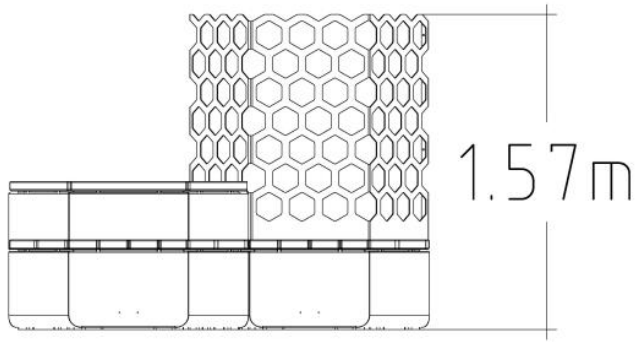

Age Range

Number Of Users

Assembly time

Free Height Fall EN1176

Impact Area EN1176

Accessible

Space Needed

Specifications

Length (mm):	2100 mm
Width (mm):	2600 mm
Height (mm):	1570 mm
Net Weight:	470.55 kg
Assembly Time:	6 Hours

Anchoring

OM

Above Ground

Structural Steel is the ultimate recyclable choice. Our steel, which can be 100% reclaimed at the end of life, is built to last for generations, continuously rejoining the supply chain. Its durability, enhanced by our protective coatings, ensures a long lifespan, reducing ownership costs.