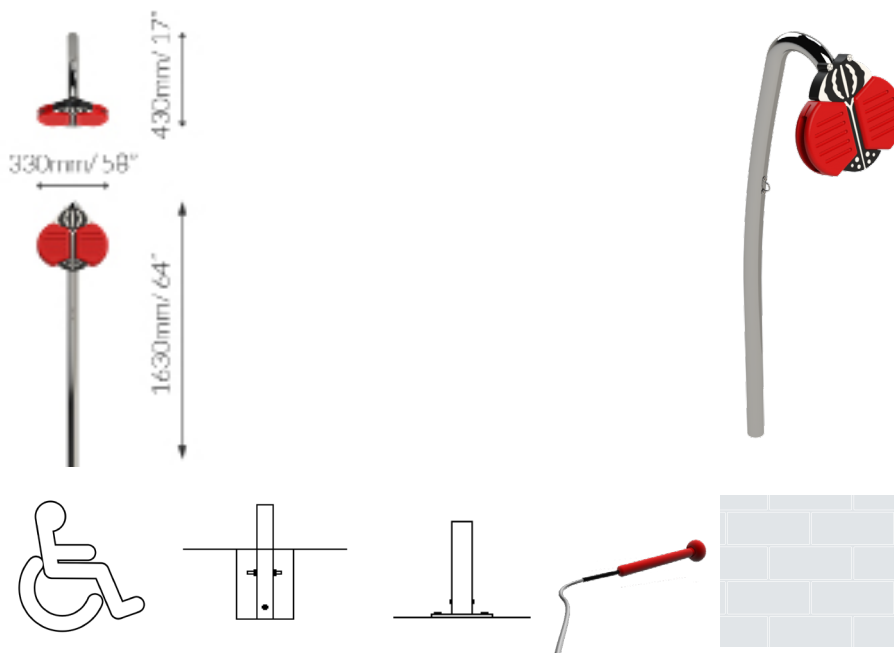

## Description

These playful “bugs” produce lively sounds that will spark young imaginations while they discover the wonders of nature. Each beetle features temple block “wings” equipped with notches that create a sensory, ridged surface. Strike the bugs with the mallets to make a loud echo sound, or scrape the ridges to produce a guiro effect

## Tuning and Sound Level Data

Unpitched Percussion

## Materials and Features

- HPL insect body.
- Temple Block wings made from reinforced hollow polymer.
- 316 Stainless Steel frame.
- 2 x 1 part vandal resistant mallets.
- Vandal resistant 300 series stainless steel fixings.