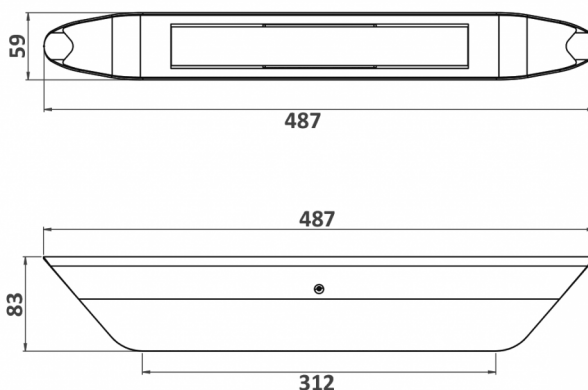

5533 SOULARY

Cable-suspended spotlight for street lighting.

Orientable beam (+/-10°) without opening the spotlight and without compromising its water resistance.

APPLICATIONS:

- Cycle paths and pedestrian paths lighting
- Public space lighting

CARACTERISTICS

- Colourless anodised machined aluminium body
- Aluminium cap with thermolacquered paint finish, RAL of your choice
- Vandalproof organic glass window

Number of LEDs	6
Type of LEDs	Power LEDs. Contact us for hot countries.
Color(s)	Warm white 2700K (F), Warm white 3000K (E), Neutral white 4000K (N), Cool white 6000K (W), Red (R), Amber (O), Green (V), Blue (L), Royal blue (K)

Select your specific requirements with our product configurator, by filtering technical criteria at the following link:

<http://www.lec-lyon.com/5533-soulary-r876>

APPLICATION

Outdoor lighting

Standard flux : **1338 lm**

This value is gained from the optimum output of the LED number, inclusive of optic, for a cool white LED (6000K)

CONFIGURATEUR.EMPLACEMENT

- Overhead catenary lights

CARACTERISTICS

Weight : **1100 g**

Options of luminous effects

- RGB options
- Adjustable on 1 axis
- Rotating beam
- Beam with various openings
- Transparent flat window
- Colour control system (optional)

Power supply - Control

- Cable length: **1 m**
- **Integrated** : 48V-PWM
- **Remote** : 48V-0/10V, 48V-DMX, 48V-DALI

Material

- Anodised glazed aluminium
- Vandalism-proof, scratch-proof, UV-proof, polycarbonate window, M2

Mechanical strength - Waterproofness

- **IK10** Resists impacts up to IK10
- **20J**
- **IP67** Tight for temporary immersion