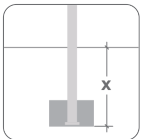

Anchoring

CC Cast In Place

Technical Information

Download product installation guide

Download inspection and maintenance guide