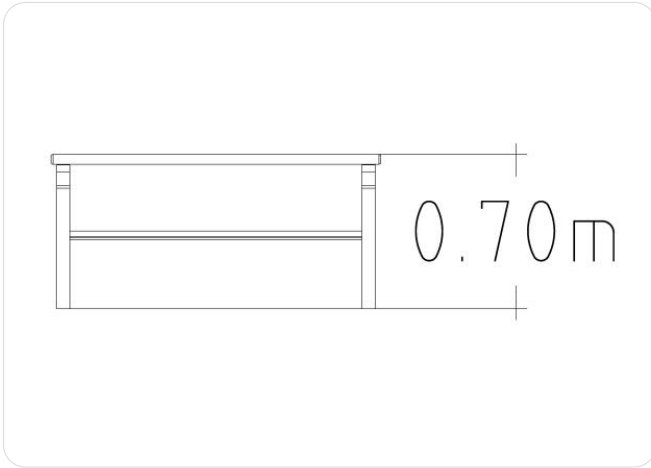

### Icon Guide

AgeRange

Number Of Users

Assembly time

Free Height Fall EN1176

Impact Area EN1176

Accessible

Space Needed

### Product Specifications

Length (mm):	1500 mm
Width (mm):	320 mm
Height (mm):	700 mm
Net Weight:	36 kg
Assembly Time:	0.5 Hours