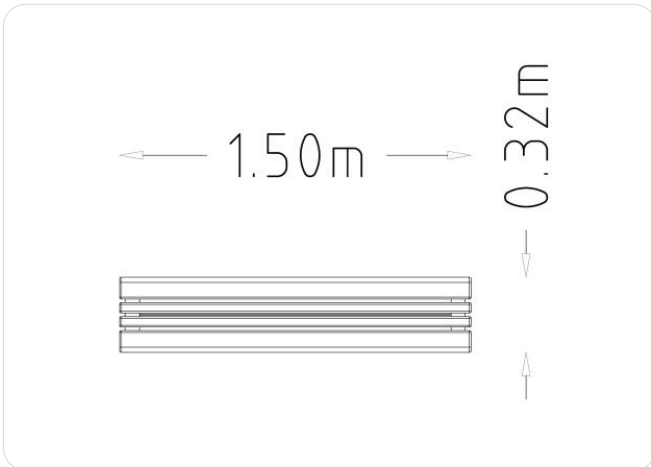

### Icon Guide

AgeRange

Number Of Users

Assembly time

Free Height Fall EN1176

Impact Area EN1176

Accessible

Space Needed

### Product Specifications

Length (mm):	1500 mm
Width (mm):	320 mm
Height (mm):	700 mm
Net Weight:	36 kg
Assembly Time:	0.5 Hours