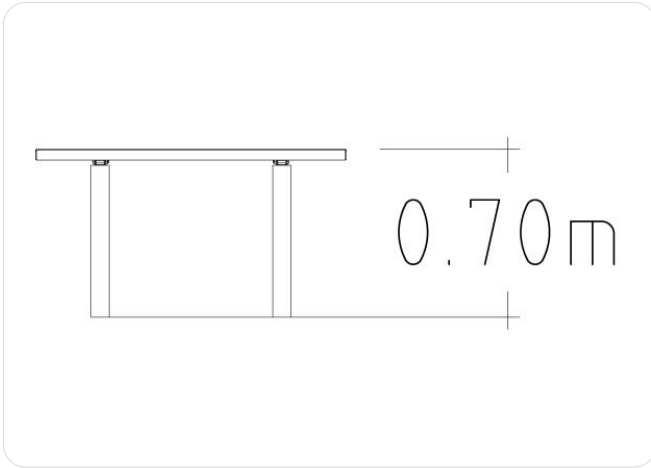

### Icon Guide

AgeRange

Number Of Users

Assembly time

Free Height Fall EN1176

Impact Area EN1176

Accessible

Space Needed

#### Product Specifications

Length (mm):	1300 mm
Width (mm):	700 mm
Height (mm):	700 mm
Net Weight:	28.08 kg
Assembly Time:	0.5 Hours