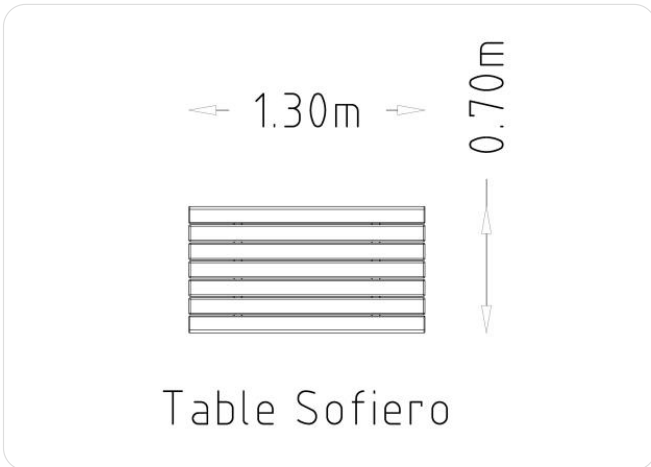

### Icon Guide

AgeRange

Number Of Users

Assembly time

Free Height Fall EN1176

Impact Area EN1176

Accessible

Space Needed

#### Product Specifications

Length (mm):	1300 mm
Width (mm):	700 mm
Height (mm):	700 mm
Net Weight:	28.08 kg
Assembly Time:	0.5 Hours